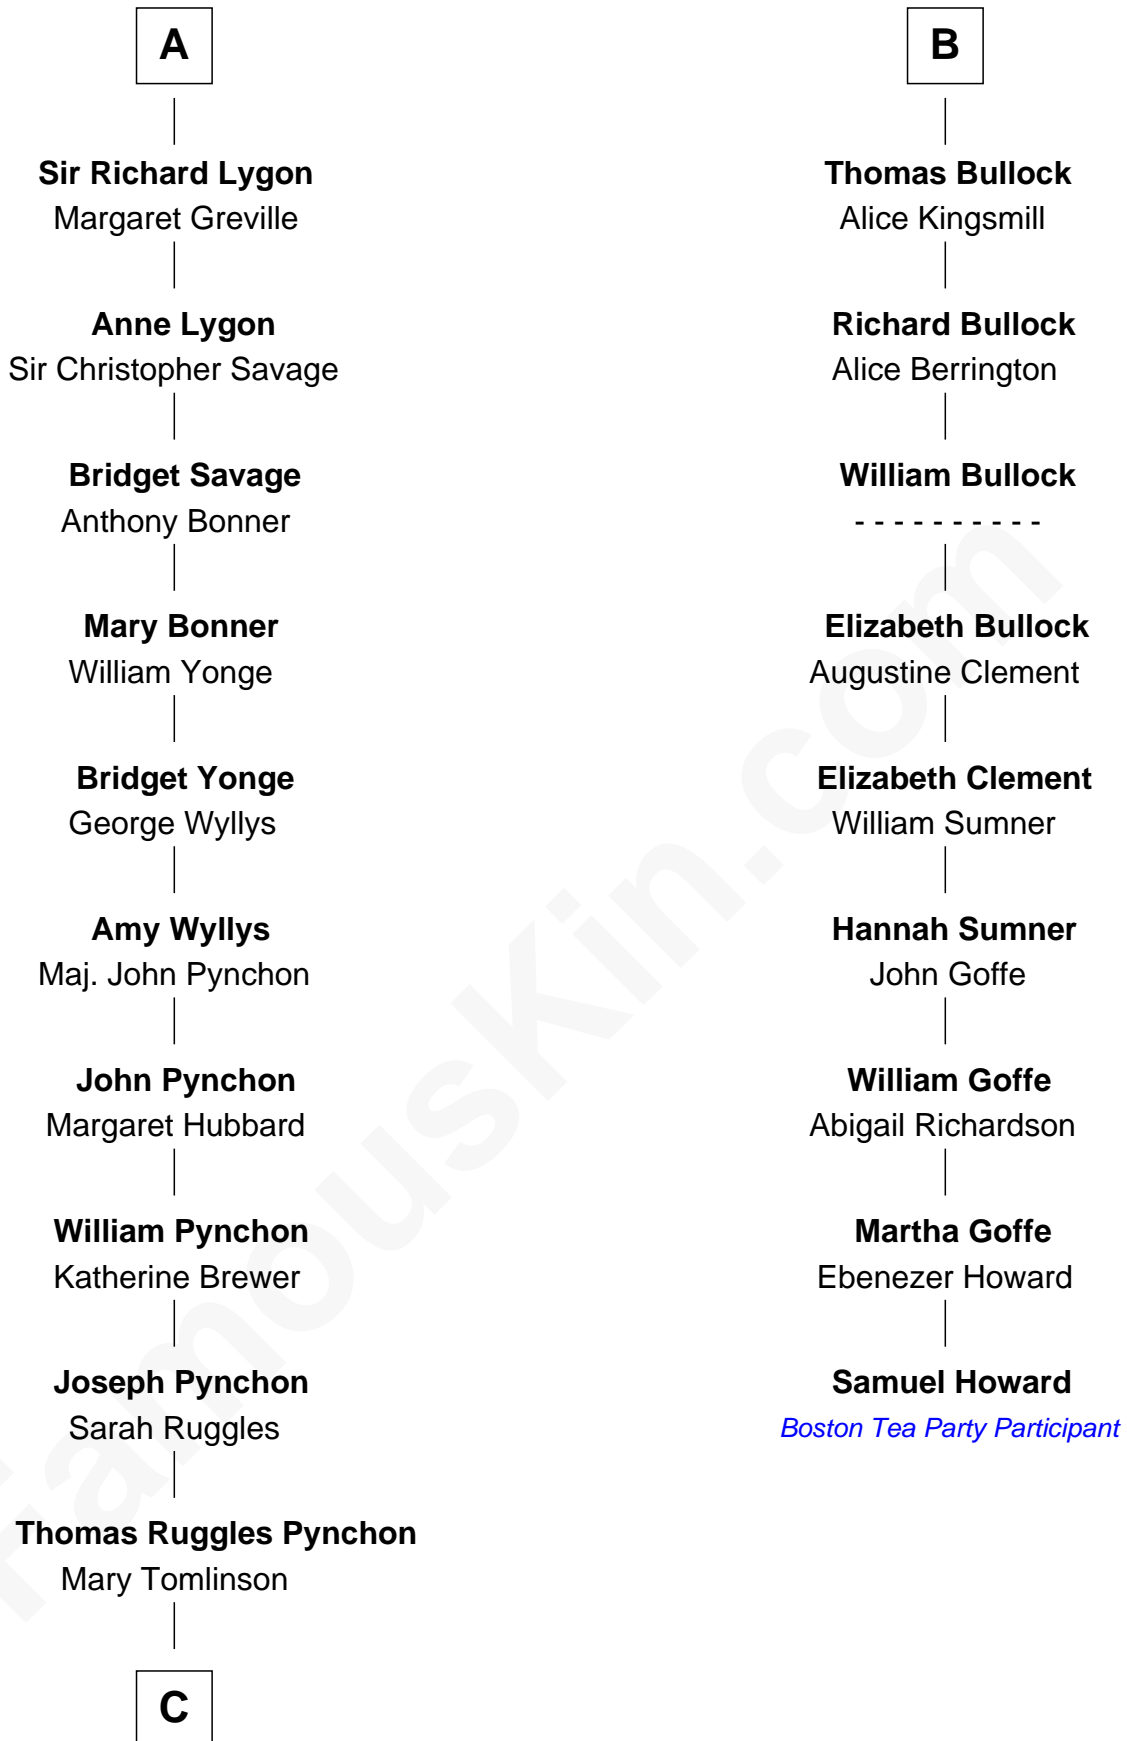

**FamousKin.com**  
**Relationship Chart of**  
**Thomas Pynchon**  
*American Novelist*

15th cousin 6 times removed of

**Samuel Howard**  
*Boston Tea Party Participant*

**C**

William Henry Ruggles Pynchon

Mary Murdock

William Lyon Pynchon

Annie Payne Cogswell

William Henry Chichele Pynchon

Carrie Susan Moyses

Thomas Ruggles Pynchon

Catherine Frances Bennett

Thomas Pynchon