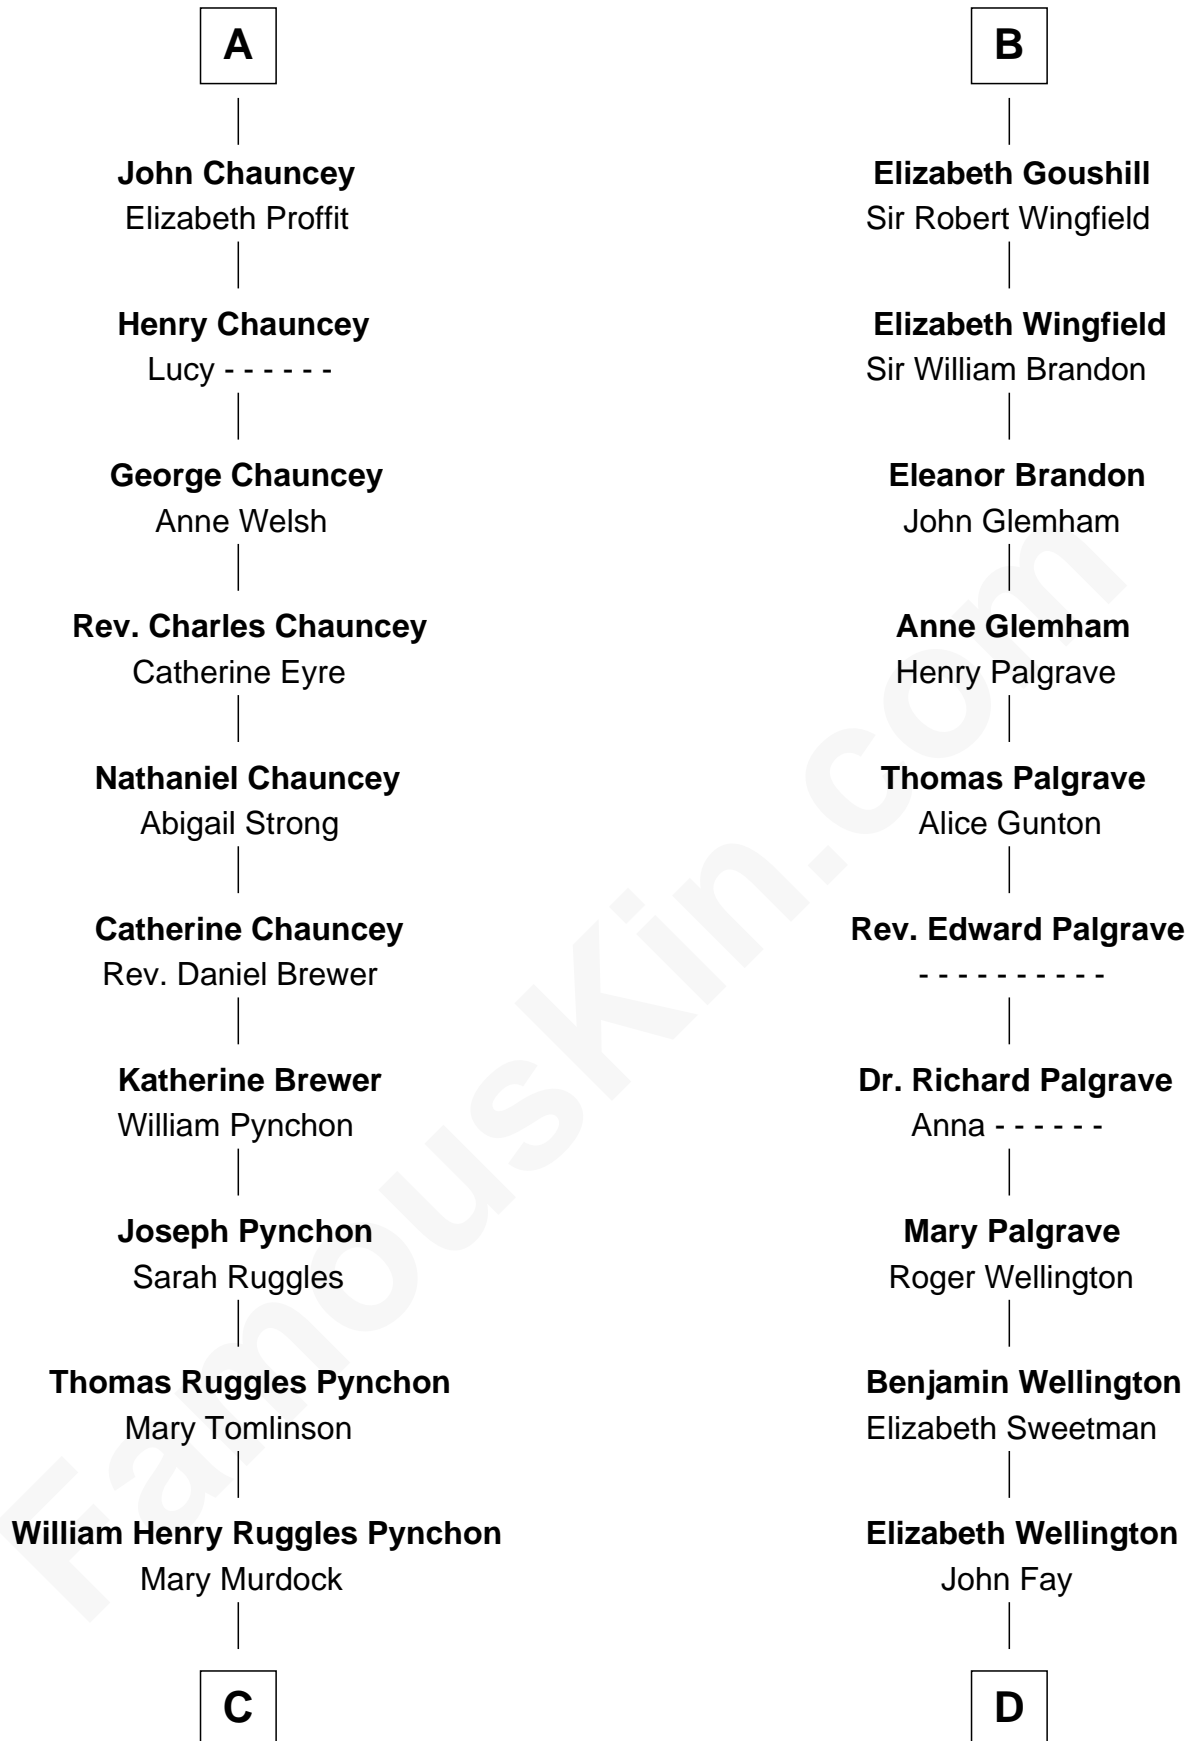

**FamousKin.com**  
**Relationship Chart of**  
**Thomas Pynchon**  
*American Novelist*

19th cousin 1 time removed of  
**Eli Whitney**  
*Inventor of the Cotton Gin*

**C**

**William Lyon Pynchon**

Annie Payne Cogswell

**William Henry Chichele Pynchon**

Carrie Susan Moyses

**Thomas Ruggles Pynchon**

Catherine Frances Bennett

**Thomas Pynchon**

*Novelist*

**D**

**Benjamin Fay**

Martha Miles

**Elizabeth Fay**

Eli Whitney

**Eli Whitney**

*Inventor of the Cotton Gin*

FamousKin.com