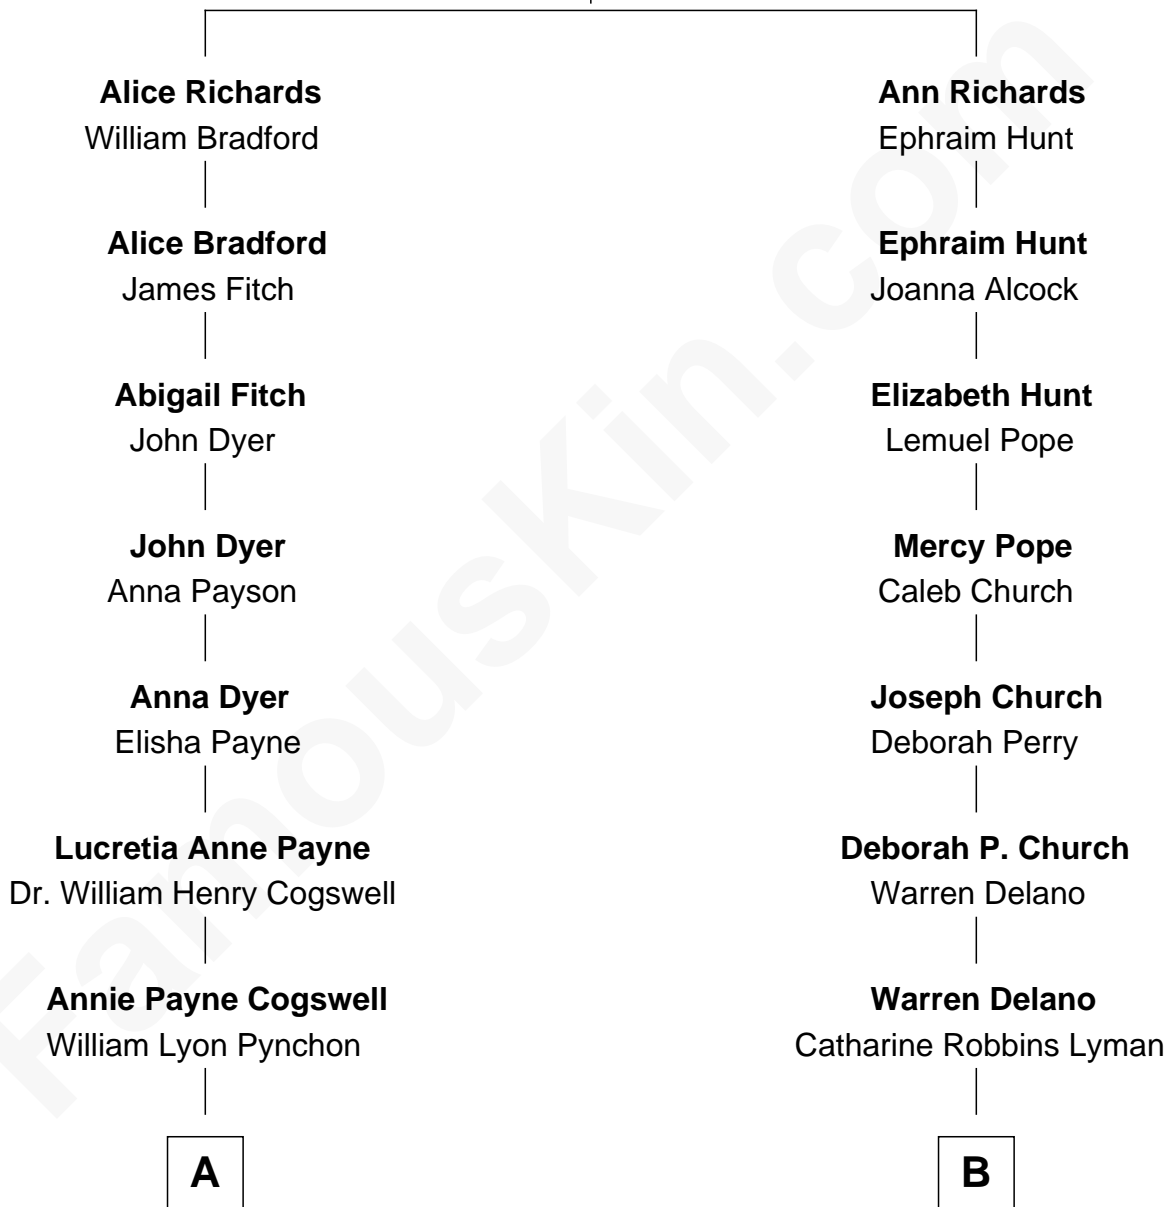

FamousKin.com
Relationship Chart of
Thomas Pynchon
American Novelist

8th cousin 1 time removed of
Franklin D. Roosevelt
32nd U.S. President

Thomas Richards
 Welthian - - - - -

FamousKin.com