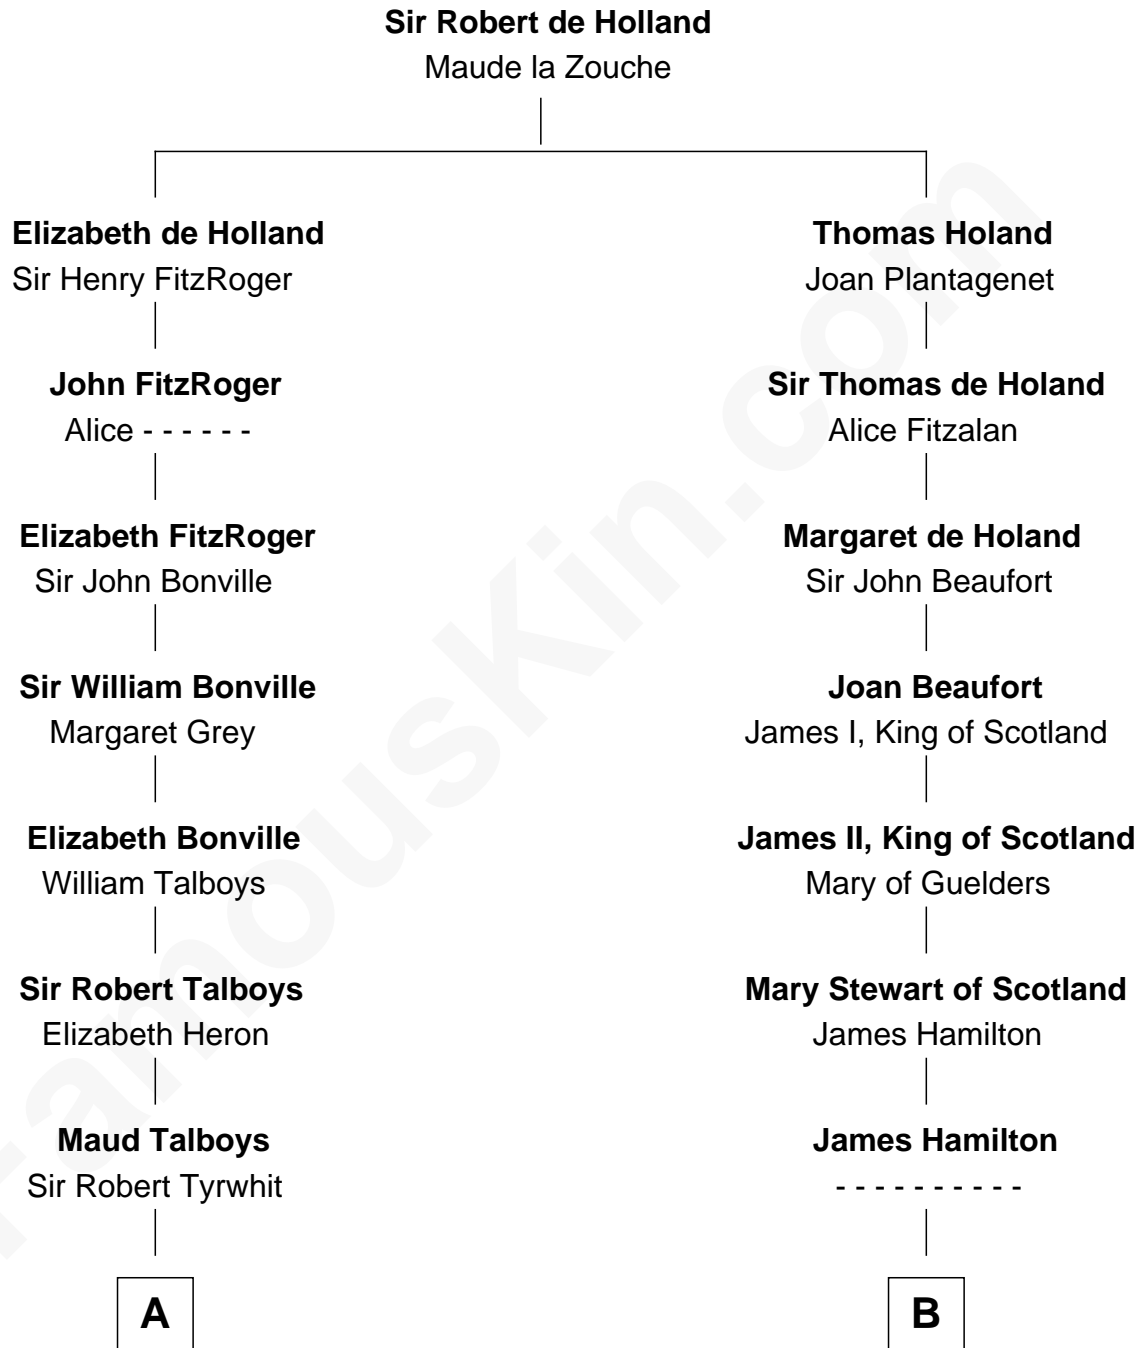

FamousKin.com
Relationship Chart of
Thomas Pynchon
American Novelist

20th cousin 1 time removed of
Franklin D. Roosevelt
32nd U.S. President

C

Annie Payne Cogswell

William Lyon Pynchon

William Henry Chichele Pynchon

Carrie Susan Moyses

Thomas Ruggles Pynchon

Catherine Frances Bennett

Thomas Pynchon

Novelist

D

Elizabeth Murray

Edward Hutchinson Robbins