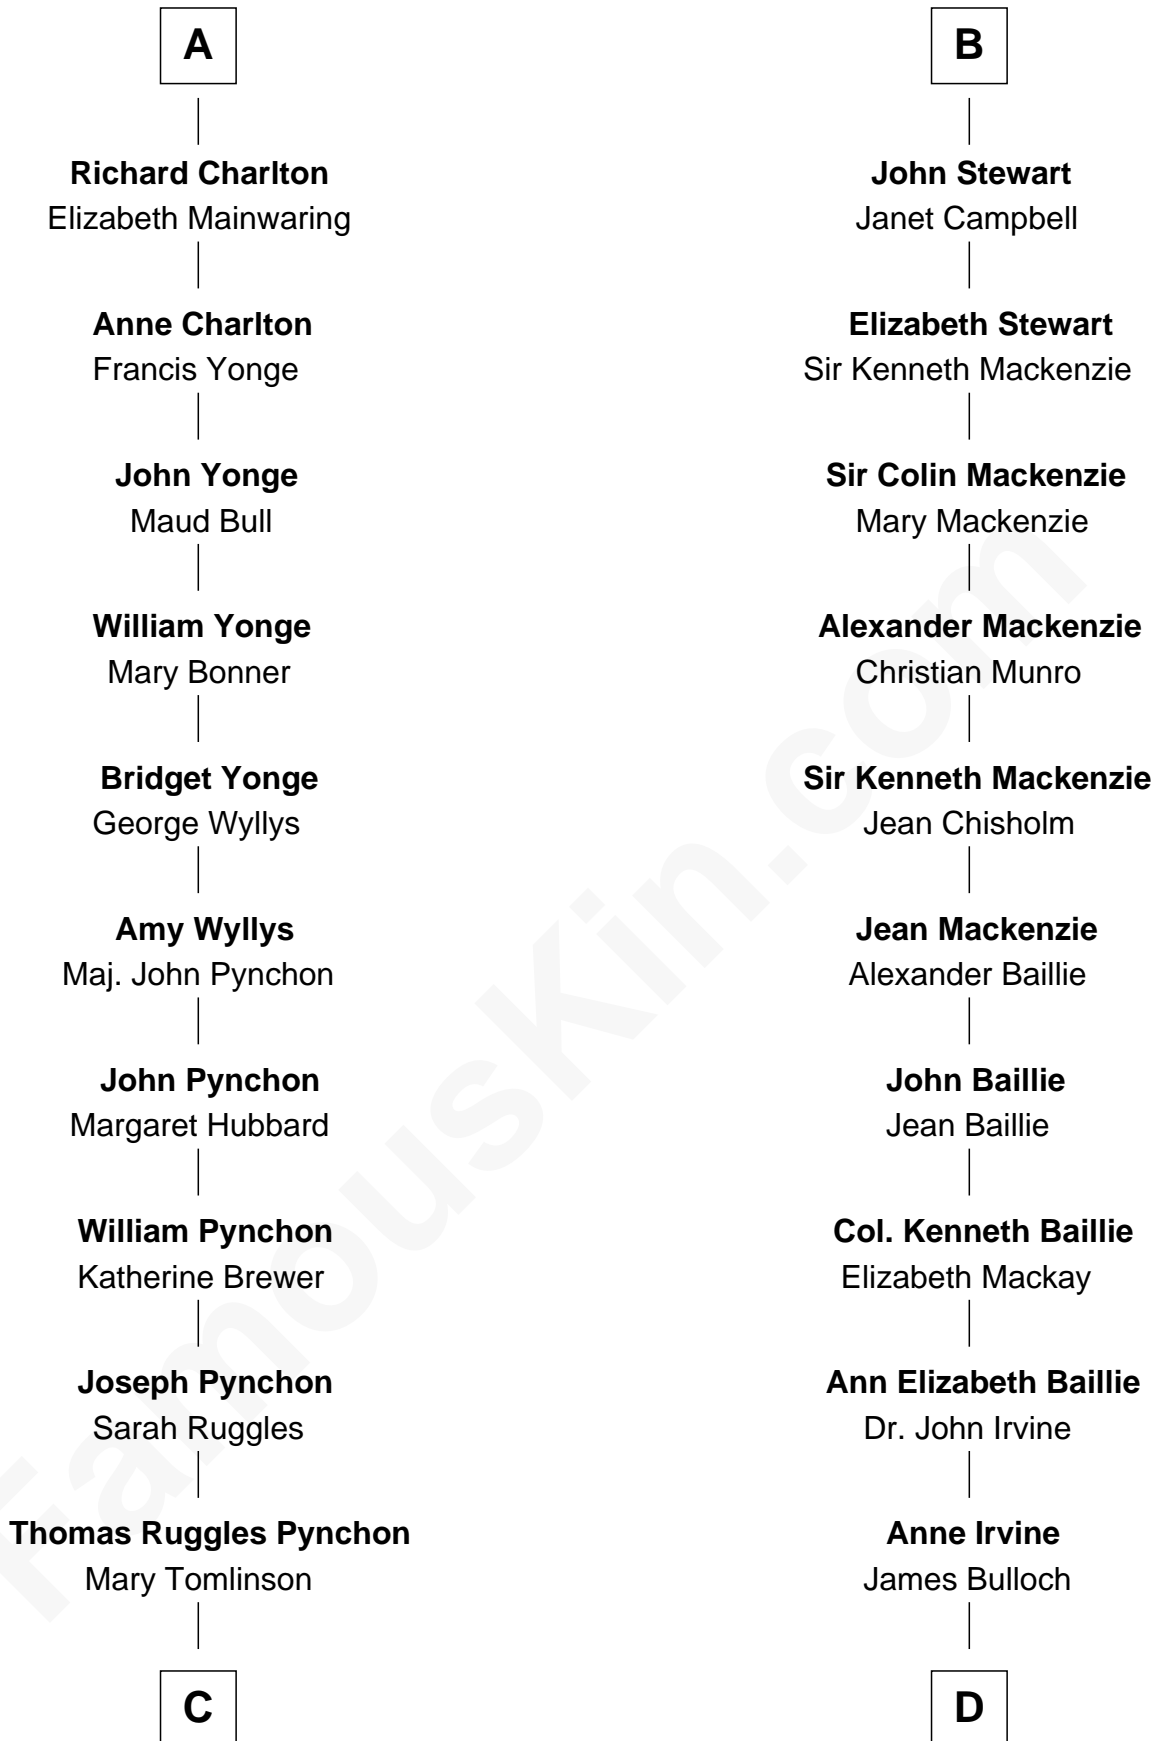

FamousKin.com
Relationship Chart of
Thomas Pynchon
American Novelist

20th cousin 1 time removed of

Eleanor Roosevelt
First Lady of President Franklin D. Roosevelt

C

William Henry Ruggles Pynchon

Mary Murdock

William Lyon Pynchon

Annie Payne Cogswell

William Henry Chichele Pynchon

Carrie Susan Moyses

Thomas Ruggles Pynchon

Catherine Frances Bennett

Thomas Pynchon

Novelist

D

James Stephens Bulloch

Martha Stewart

Martha Bulloch

Theodore Roosevelt

Elliott Roosevelt

Anna Rebecca Hall

Eleanor Roosevelt

First Lady of Franklin Roosevelt