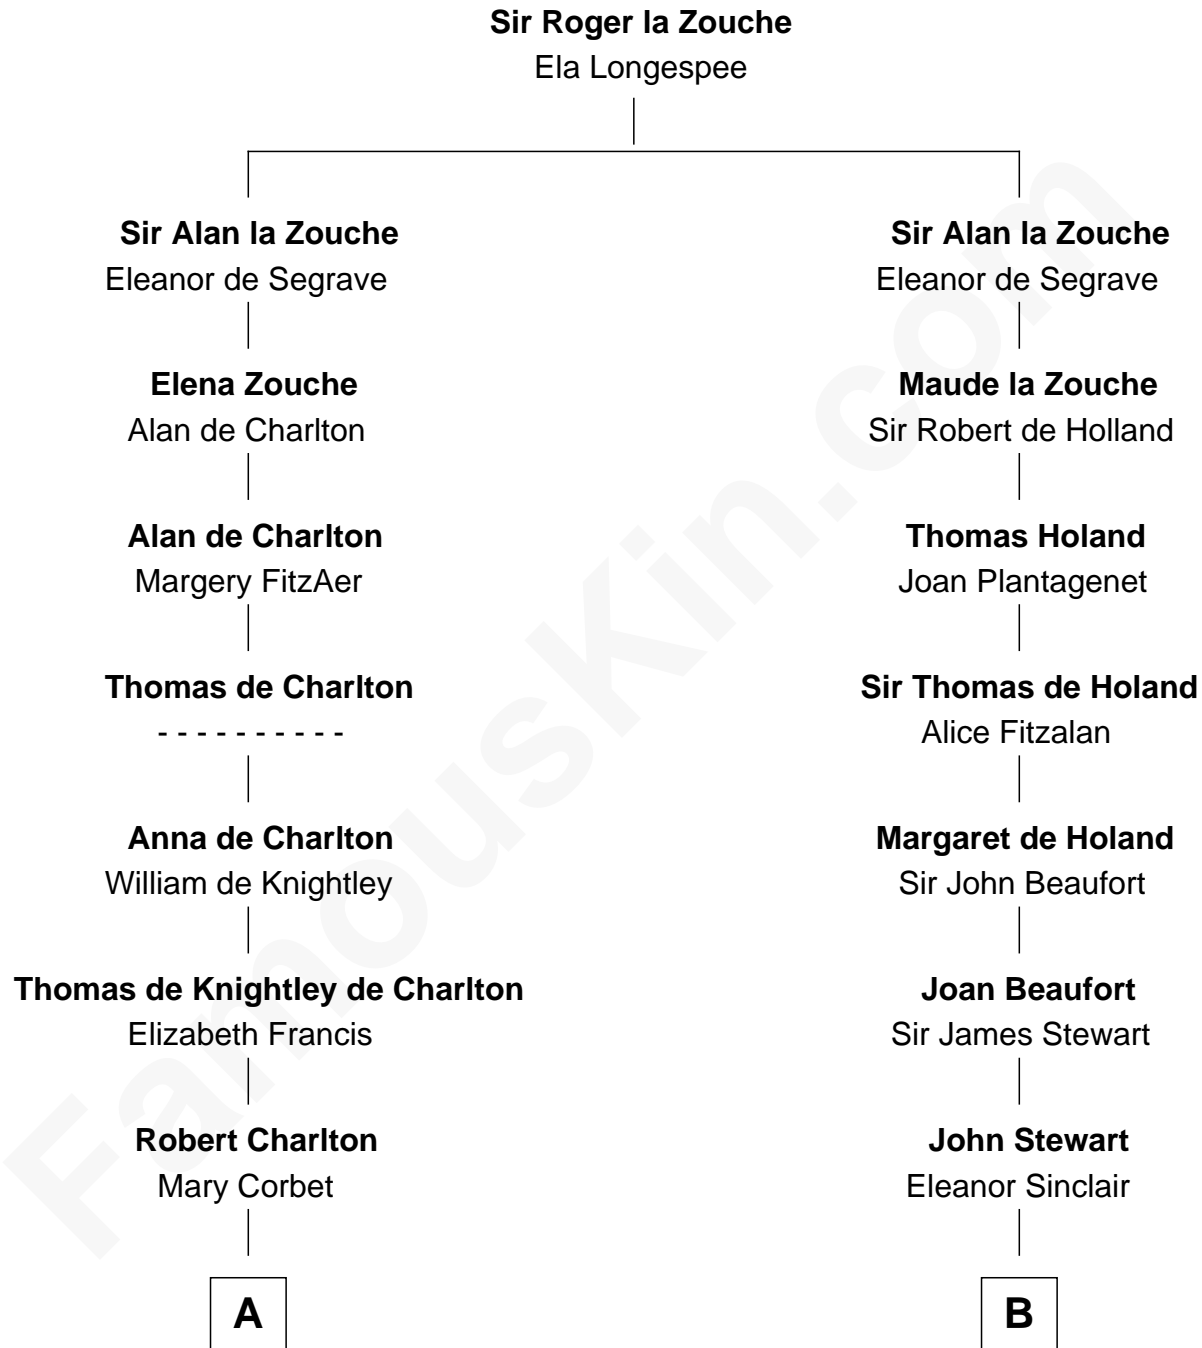

FamousKin.com
Relationship Chart of
Thomas Pynchon
American Novelist

20th cousin 1 time removed of

Eleanor Roosevelt
First Lady of President Franklin D. Roosevelt

C

William Henry Ruggles Pynchon

Mary Murdock