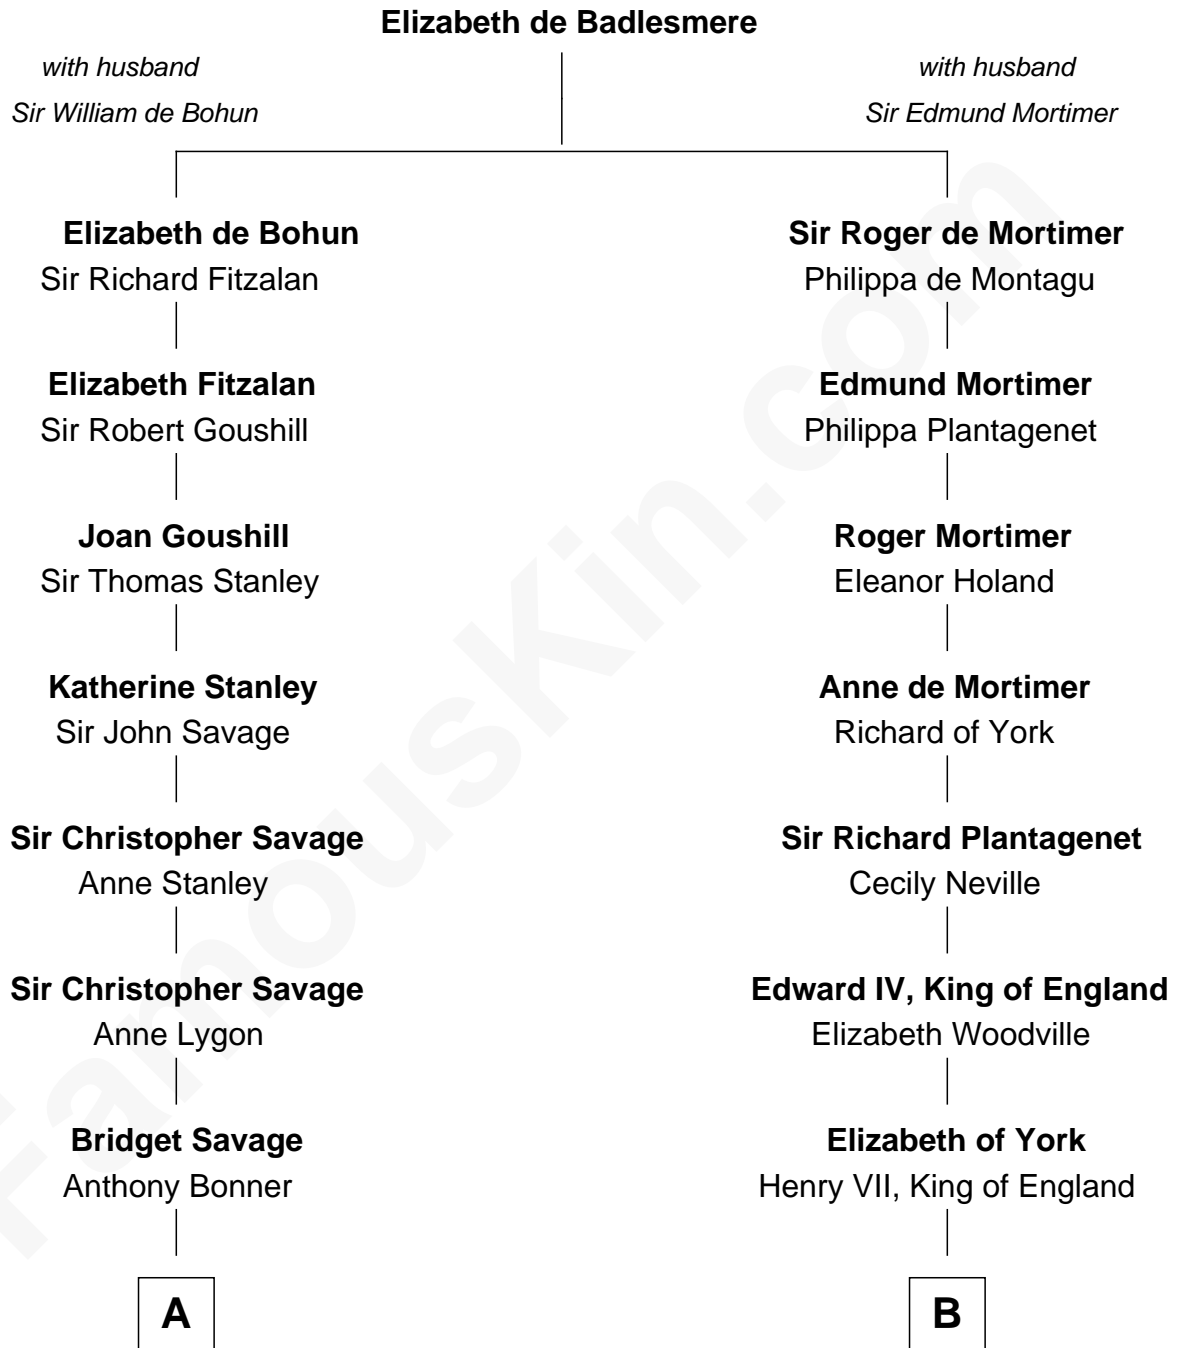

FamousKin.com
Relationship Chart of
Thomas Pynchon
American Novelist

18th cousin 3 times removed of

Eleanor Roosevelt
First Lady of President Franklin D. Roosevelt

C

Thomas Ruggles Pynchon
Catherine Frances Bennett

Thomas Pynchon
Novelist

D

Gabriel Ver Planck Ludlow
Elizabeth A. Hunter

Dr. Edward Hunter Ludlow
Elizabeth Livingston

Mary Livingston Ludlow
Valentine Gill Hall

Anna Rebecca Hall
Elliott Roosevelt

Eleanor Roosevelt
First Lady of Franklin Roosevelt