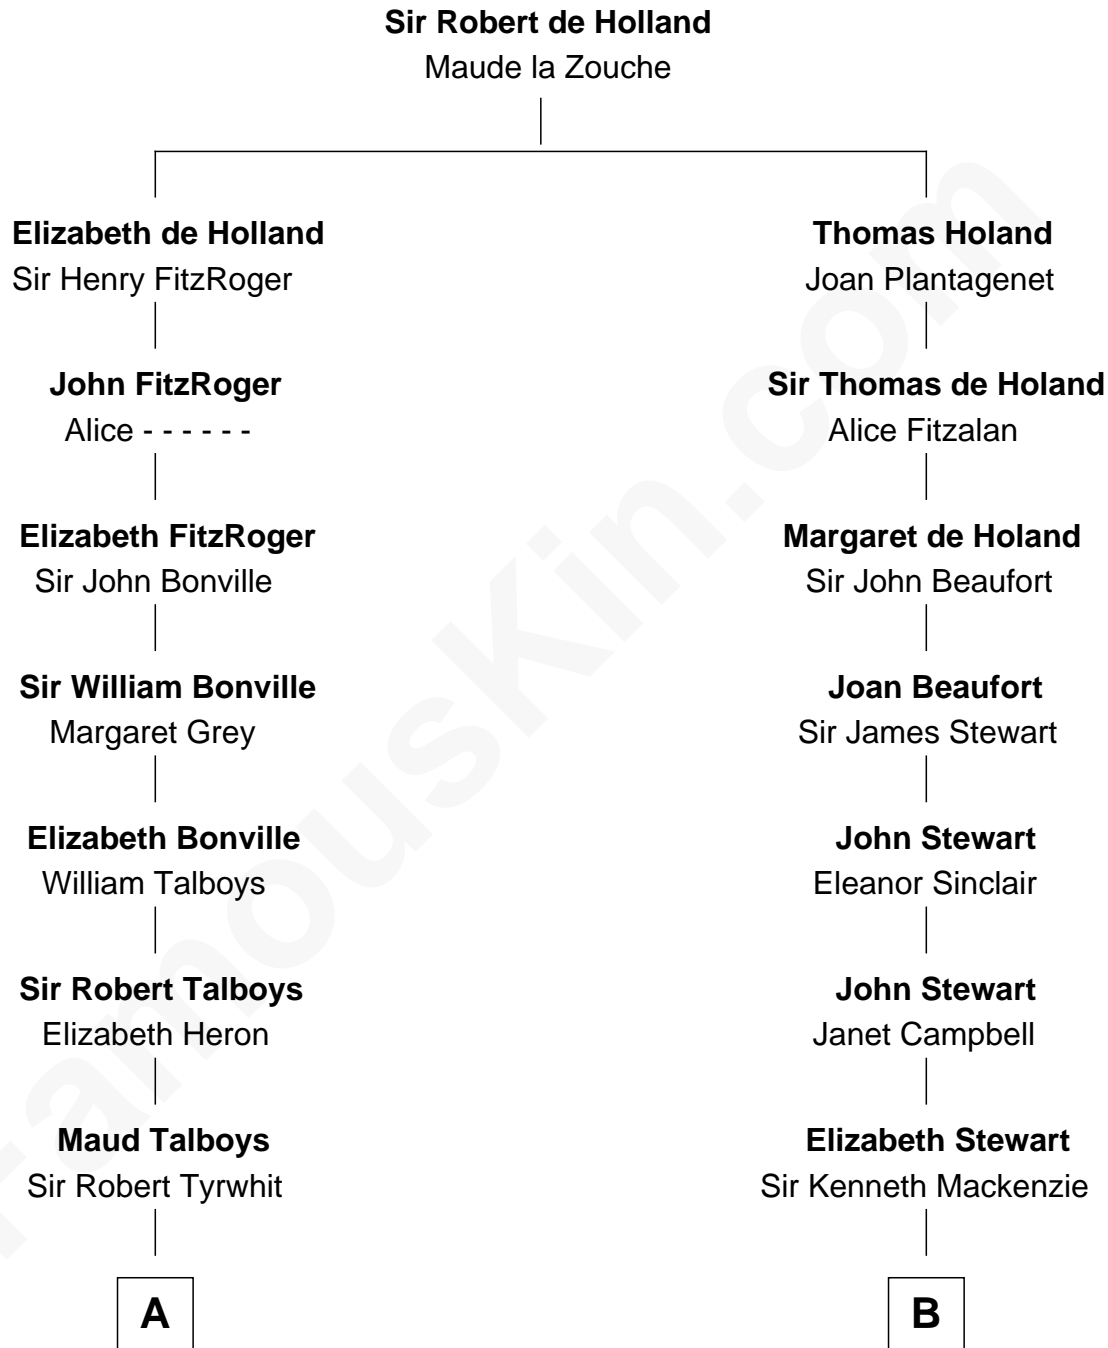

**FamousKin.com**  
**Relationship Chart of**  
**Thomas Pynchon**  
*American Novelist*

18th cousin 2 times removed of

**Eleanor Roosevelt**  
*First Lady of President Franklin D. Roosevelt*

FamousKin.com