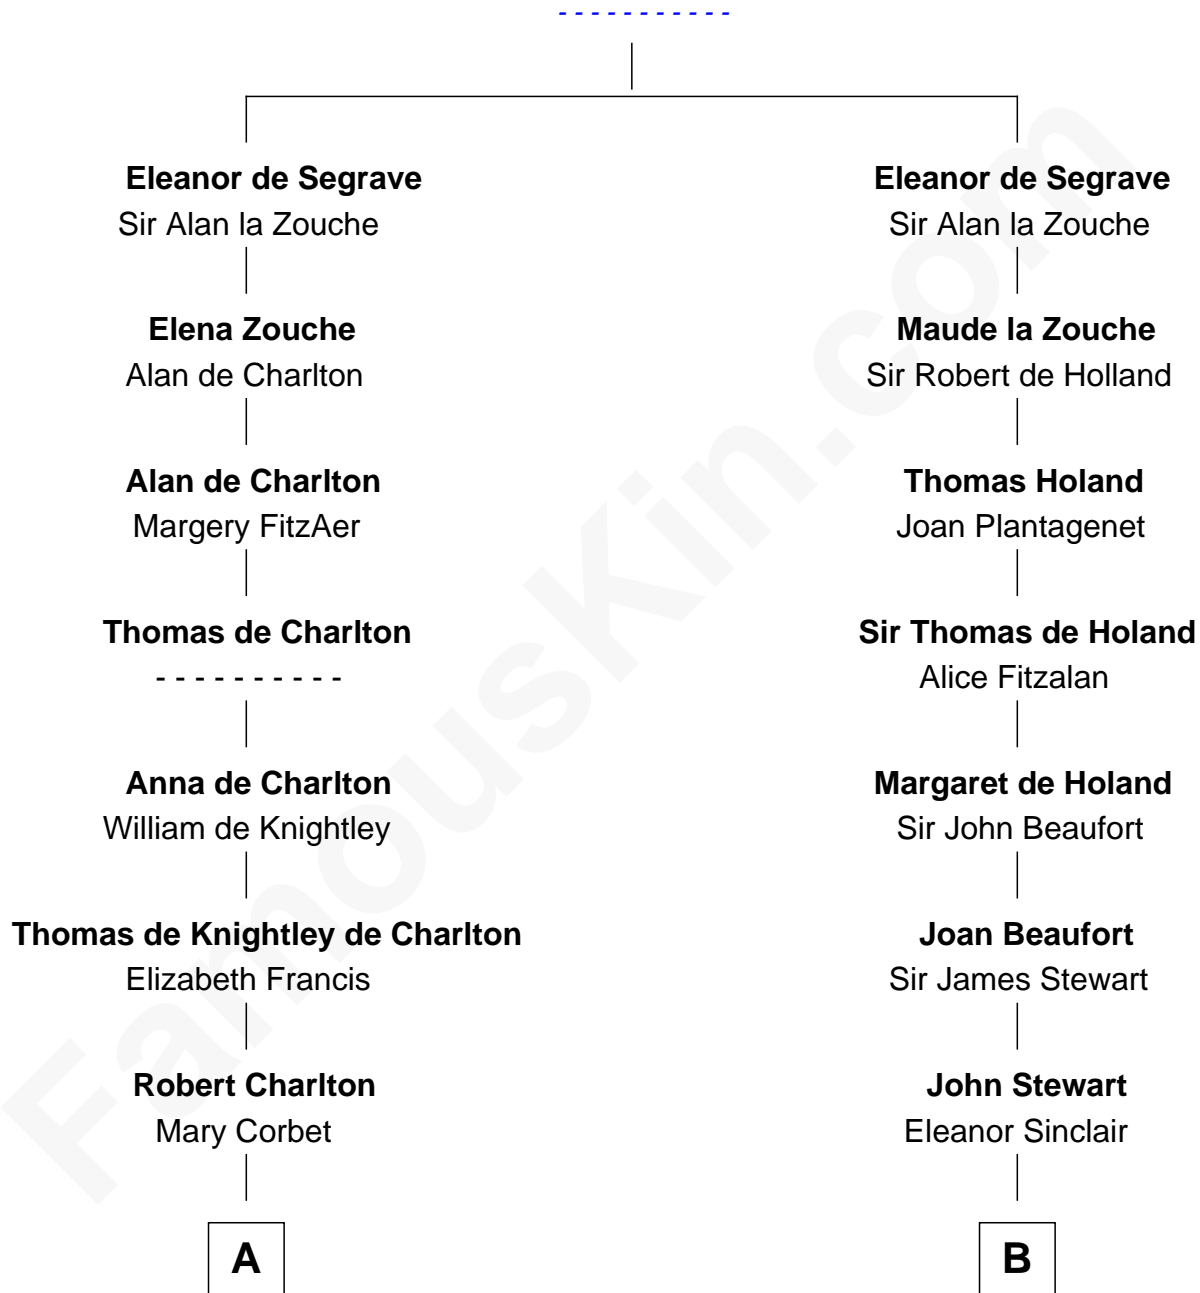

FamousKin.com
Relationship Chart of
Thomas Pynchon
American Novelist

20th cousin 1 time removed of

Eleanor Roosevelt
First Lady of President Franklin D. Roosevelt

Nicholas de Segrave

C

William Henry Ruggles Pynchon

Mary Murdock

William Lyon Pynchon

Annie Payne Cogswell

William Henry Chichele Pynchon

Carrie Susan Moyses

Thomas Ruggles Pynchon

Catherine Frances Bennett

Thomas Pynchon

Novelist

D

James Stephens Bulloch

Martha Stewart

Martha Bulloch

Theodore Roosevelt

Elliott Roosevelt

Anna Rebecca Hall

Eleanor Roosevelt

First Lady of Franklin Roosevelt