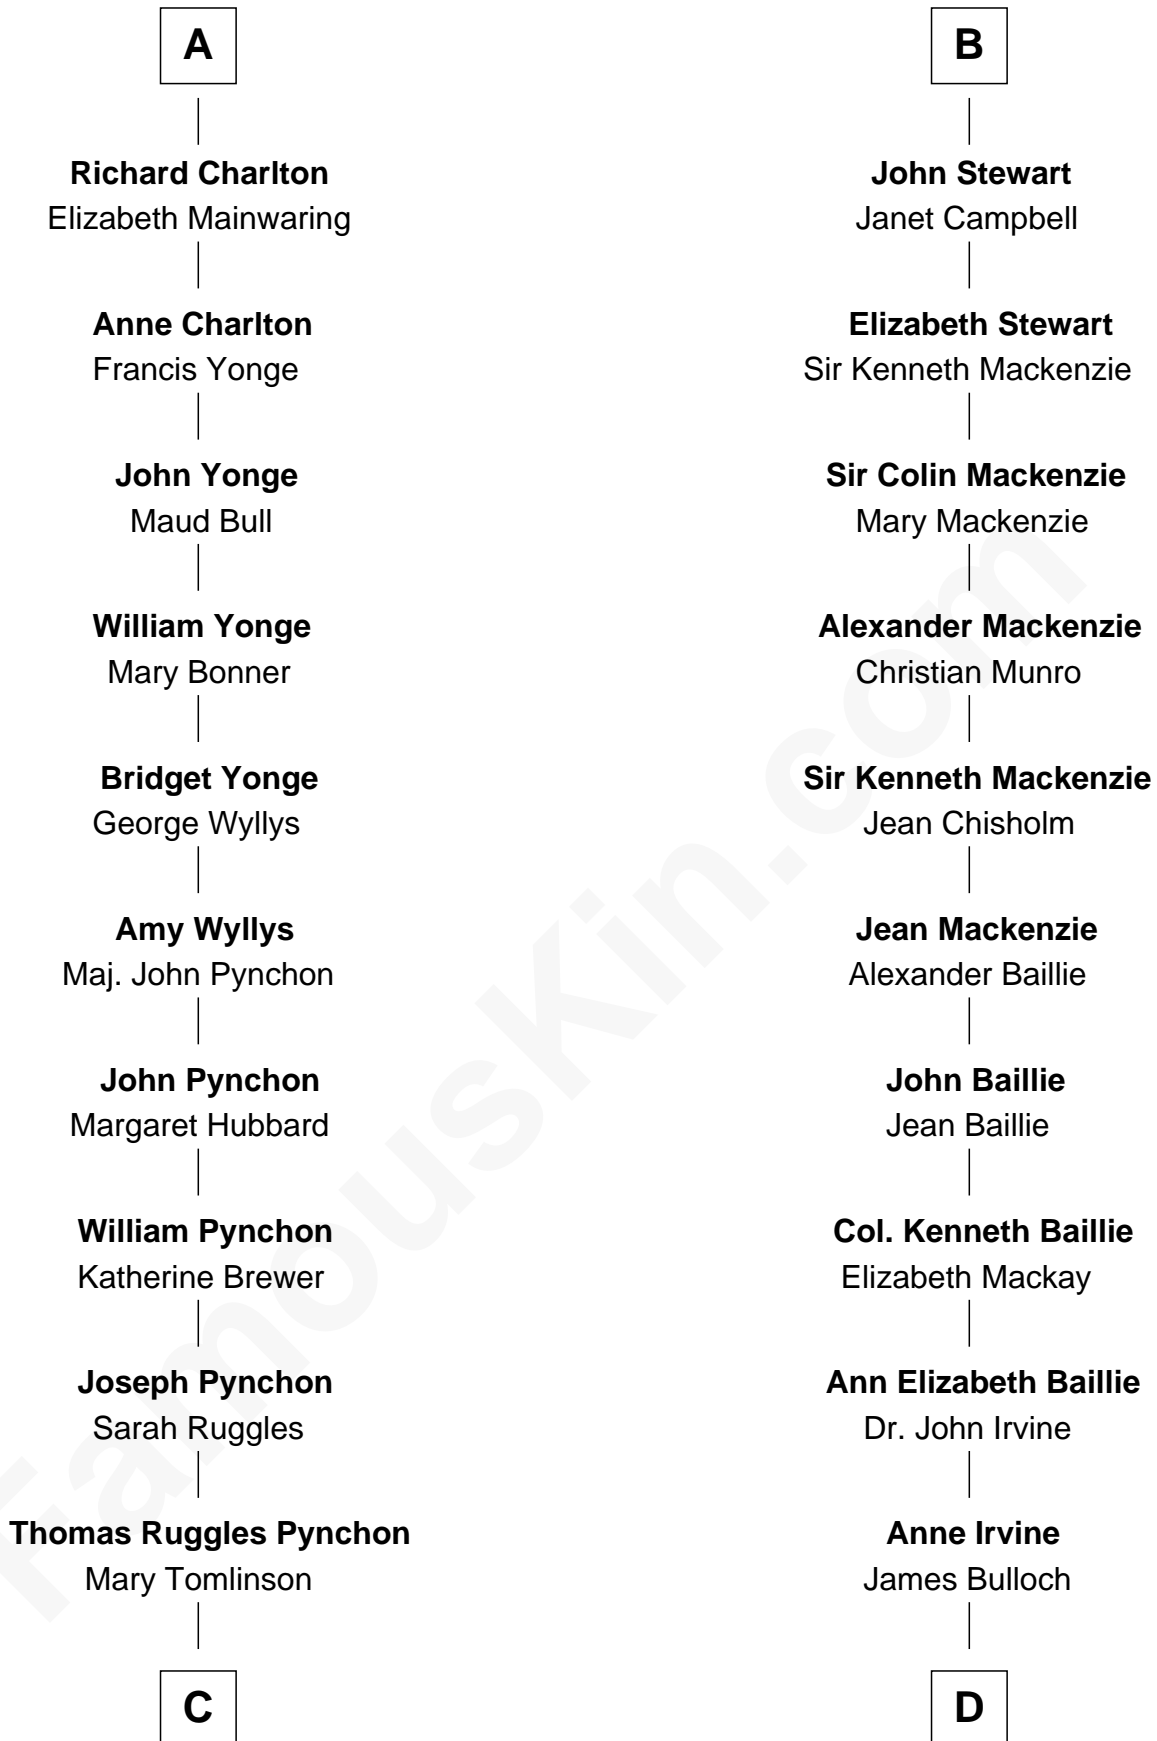

FamousKin.com
Relationship Chart of
Thomas Pynchon
American Novelist

20th cousin 1 time removed of

Eleanor Roosevelt
First Lady of President Franklin D. Roosevelt

Nicholas de Segrave

C

William Henry Ruggles Pynchon

Mary Murdock

William Lyon Pynchon

Annie Payne Cogswell

William Henry Chichele Pynchon

Carrie Susan Moyses

Thomas Ruggles Pynchon

Catherine Frances Bennett

Thomas Pynchon

Novelist

D

James Stephens Bulloch

Martha Stewart

Martha Bulloch

Theodore Roosevelt

Elliott Roosevelt

Anna Rebecca Hall

Eleanor Roosevelt

First Lady of Franklin Roosevelt