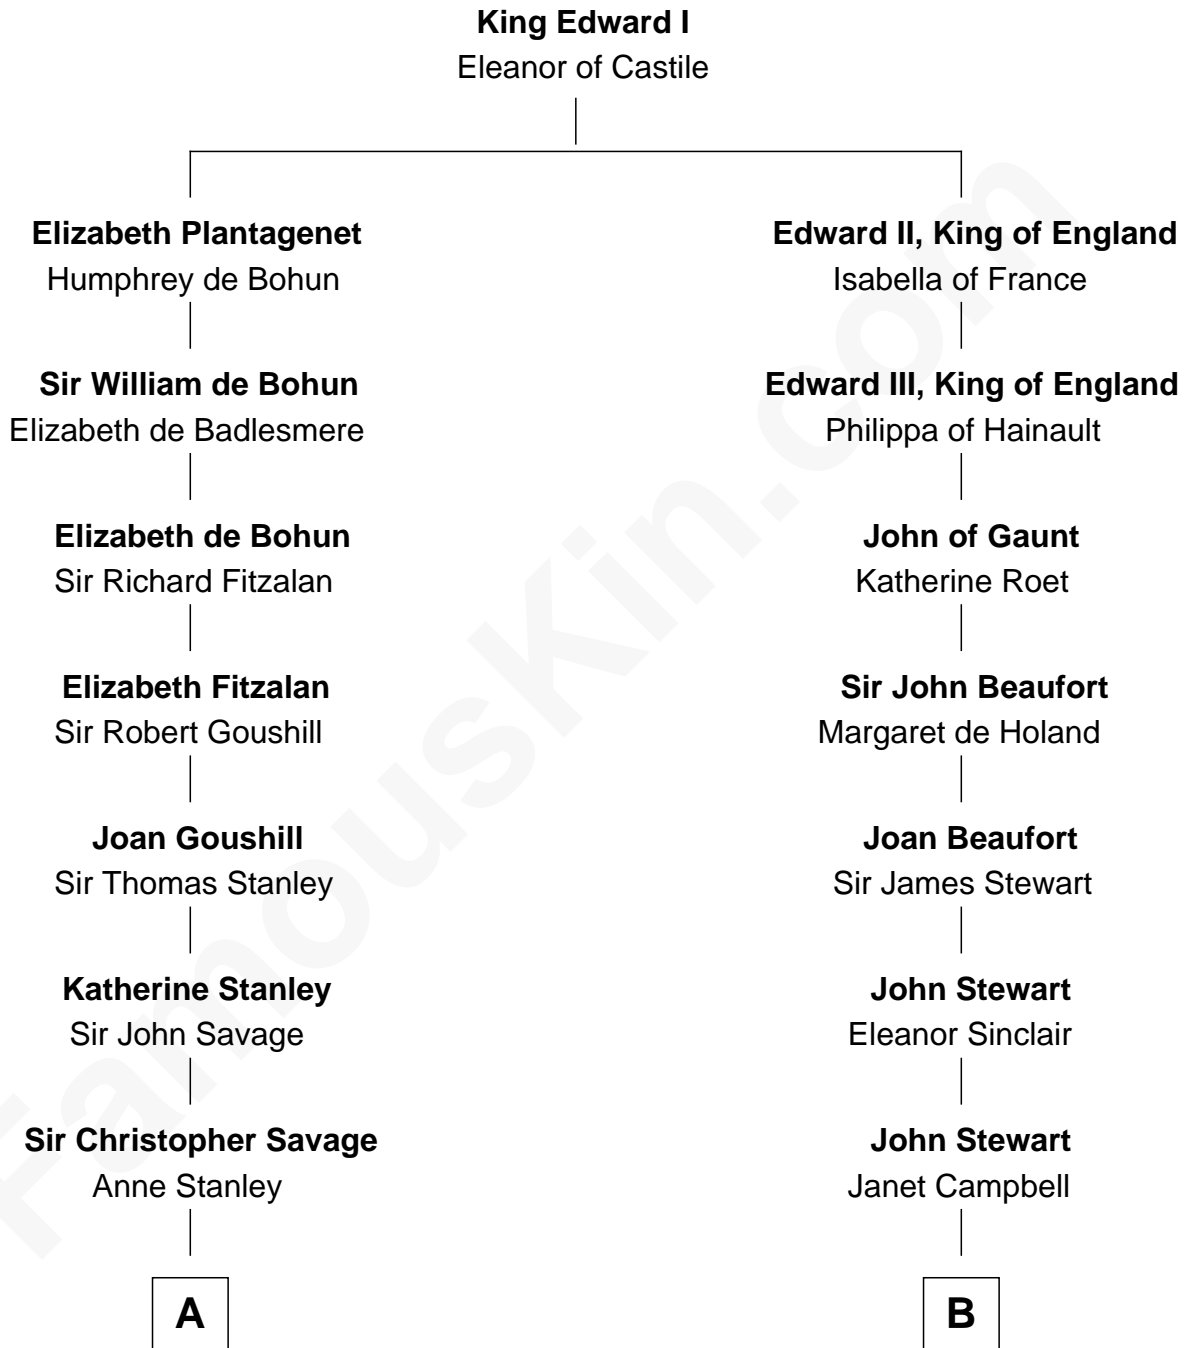

FamousKin.com
Relationship Chart of
Thomas Pynchon
American Novelist

18th cousin 2 times removed of
Theodore Roosevelt
26th U.S. President

C

William Lyon Pynchon
Annie Payne Cogswell

William Henry Chichele Pynchon
Carrie Susan Moyses

Thomas Ruggles Pynchon
Catherine Frances Bennett

Thomas Pynchon
Novelist

D

Martha Bulloch
Theodore Roosevelt

Theodore Roosevelt
26th U.S. President

FamousKin.com