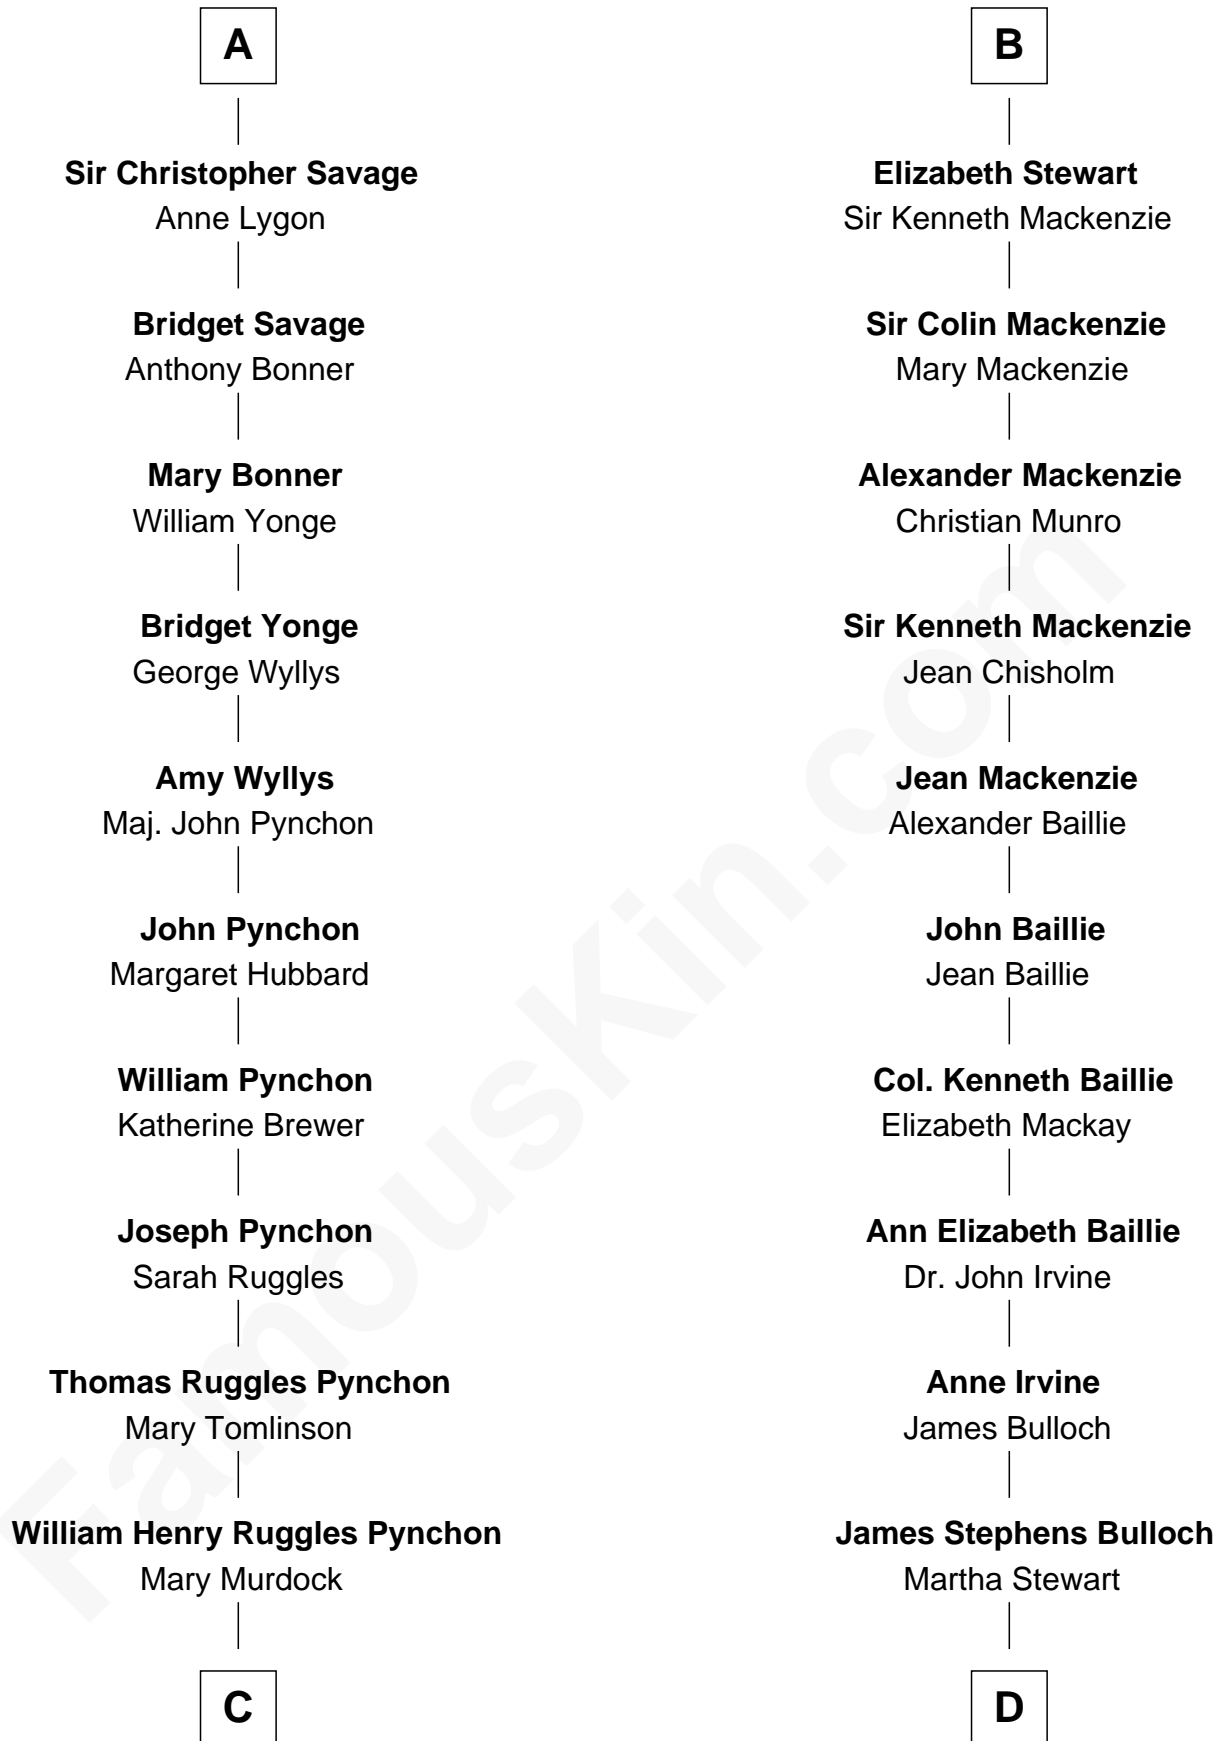

FamousKin.com
Relationship Chart of
Thomas Pynchon
American Novelist

18th cousin 2 times removed of
Theodore Roosevelt
26th U.S. President

C

William Lyon Pynchon
Annie Payne Cogswell

William Henry Chichele Pynchon
Carrie Susan Moyses

Thomas Ruggles Pynchon
Catherine Frances Bennett

Thomas Pynchon
Novelist

D

Martha Bulloch
Theodore Roosevelt

Theodore Roosevelt
26th U.S. President

FamousKin.com