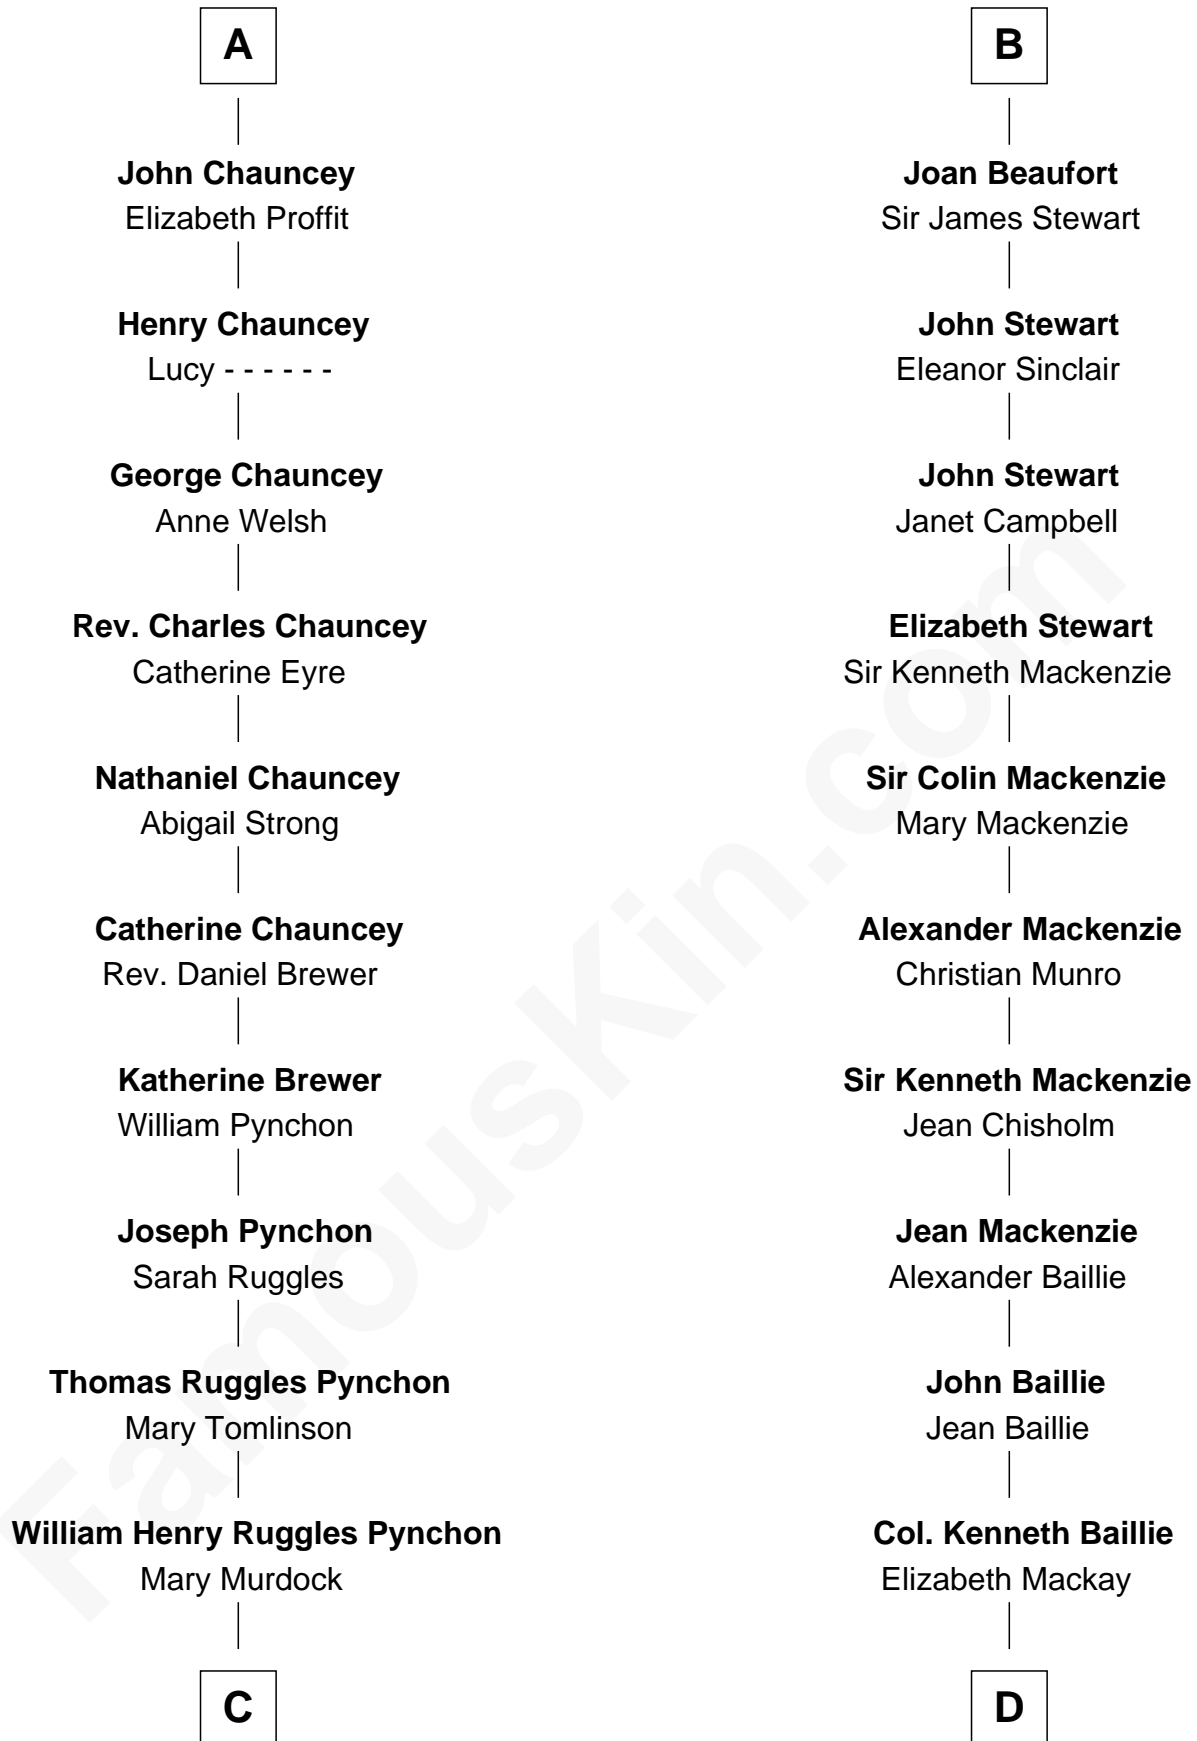

**FamousKin.com**  
**Relationship Chart of**  
**Thomas Pynchon**  
*American Novelist*

20th cousin 1 time removed of  
**Theodore Roosevelt**  
*26th U.S. President*

**C**

**William Lyon Pynchon**  
Annie Payne Cogswell

**William Henry Chichele Pynchon**  
Carrie Susan Moyses

**Thomas Ruggles Pynchon**  
Catherine Frances Bennett

**Thomas Pynchon**  
*Novelist*

**D**

**Ann Elizabeth Baillie**  
Dr. John Irvine

**Anne Irvine**  
James Bulloch

**James Stephens Bulloch**  
Martha Stewart

**Martha Bulloch**  
Theodore Roosevelt

**Theodore Roosevelt**  
*26th U.S. President*