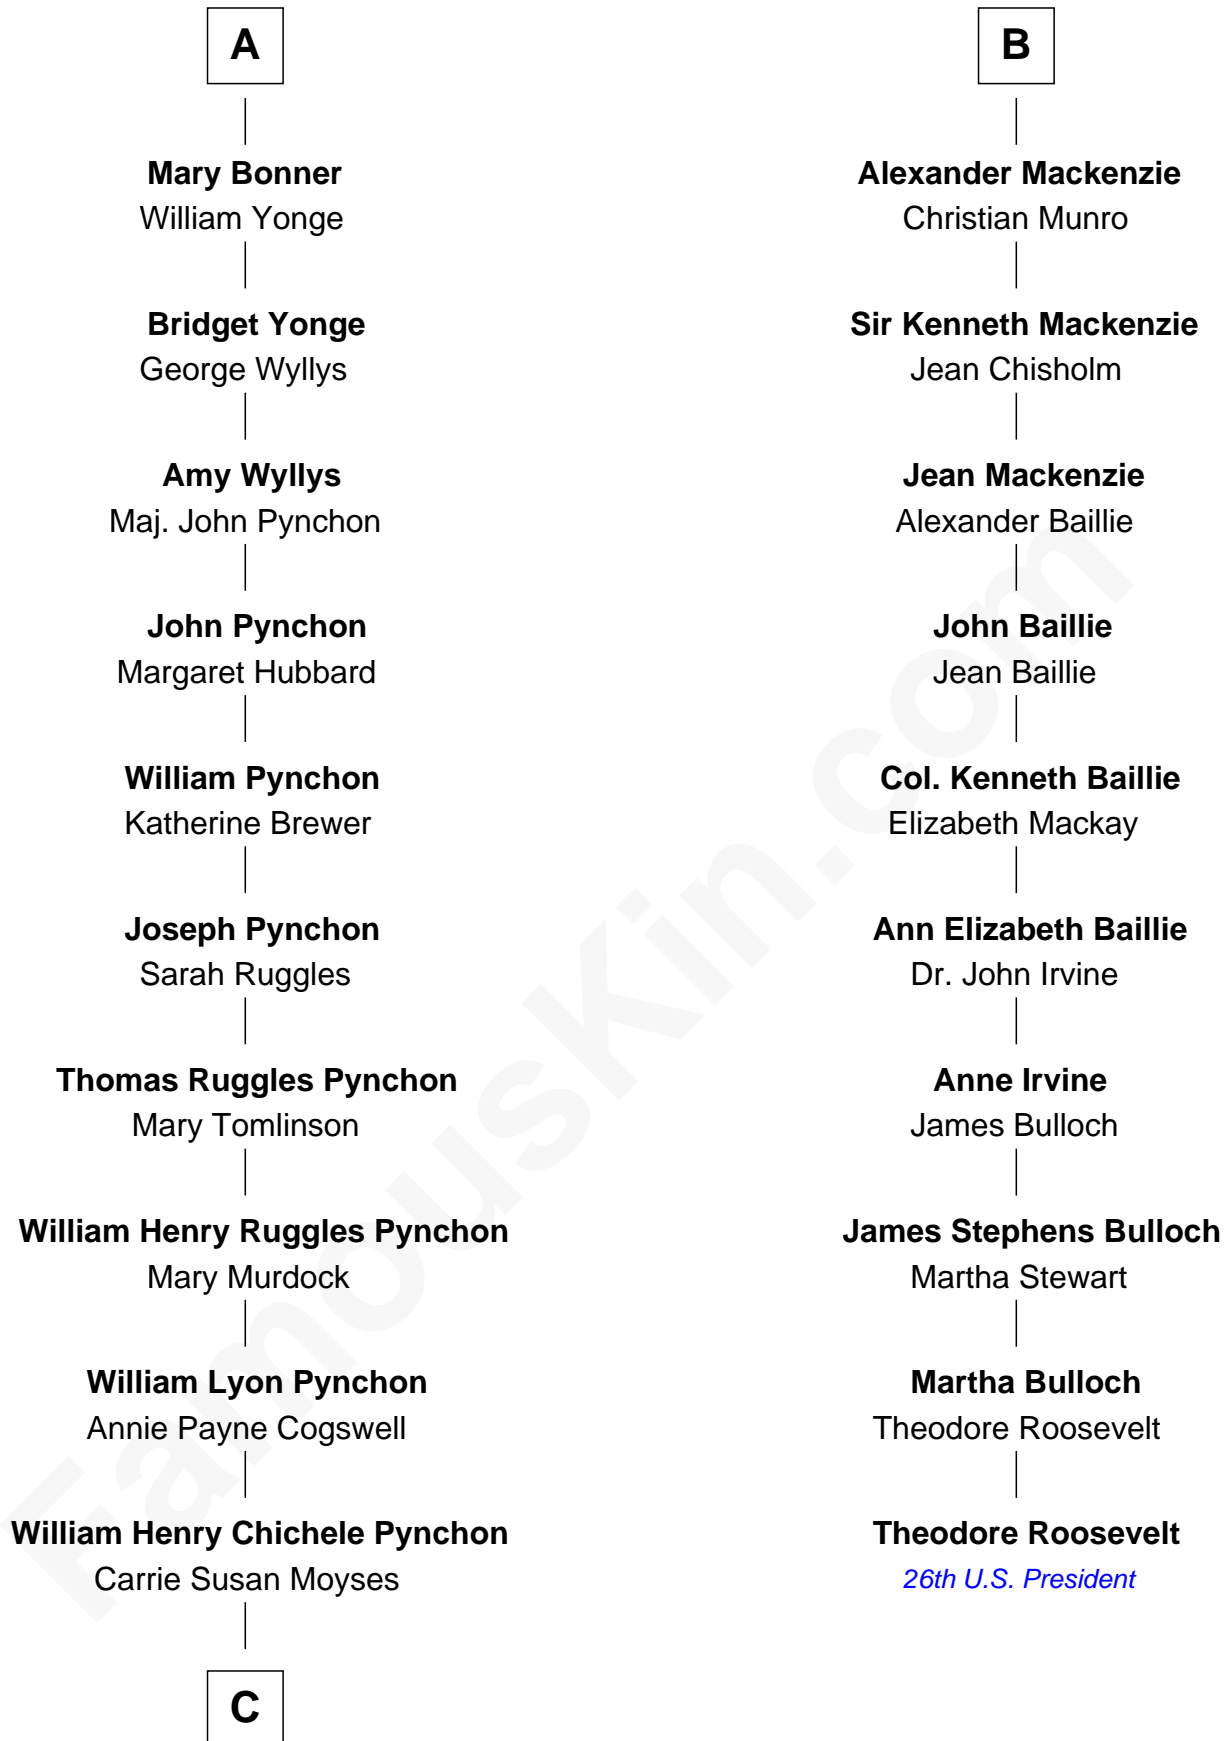

FamousKin.com
Relationship Chart of
Thomas Pynchon
American Novelist

16th cousin 2 times removed of
Theodore Roosevelt
26th U.S. President

C

Thomas Ruggles Pynchon
Catherine Frances Bennett

Thomas Pynchon
Novelist

FamousKin.com