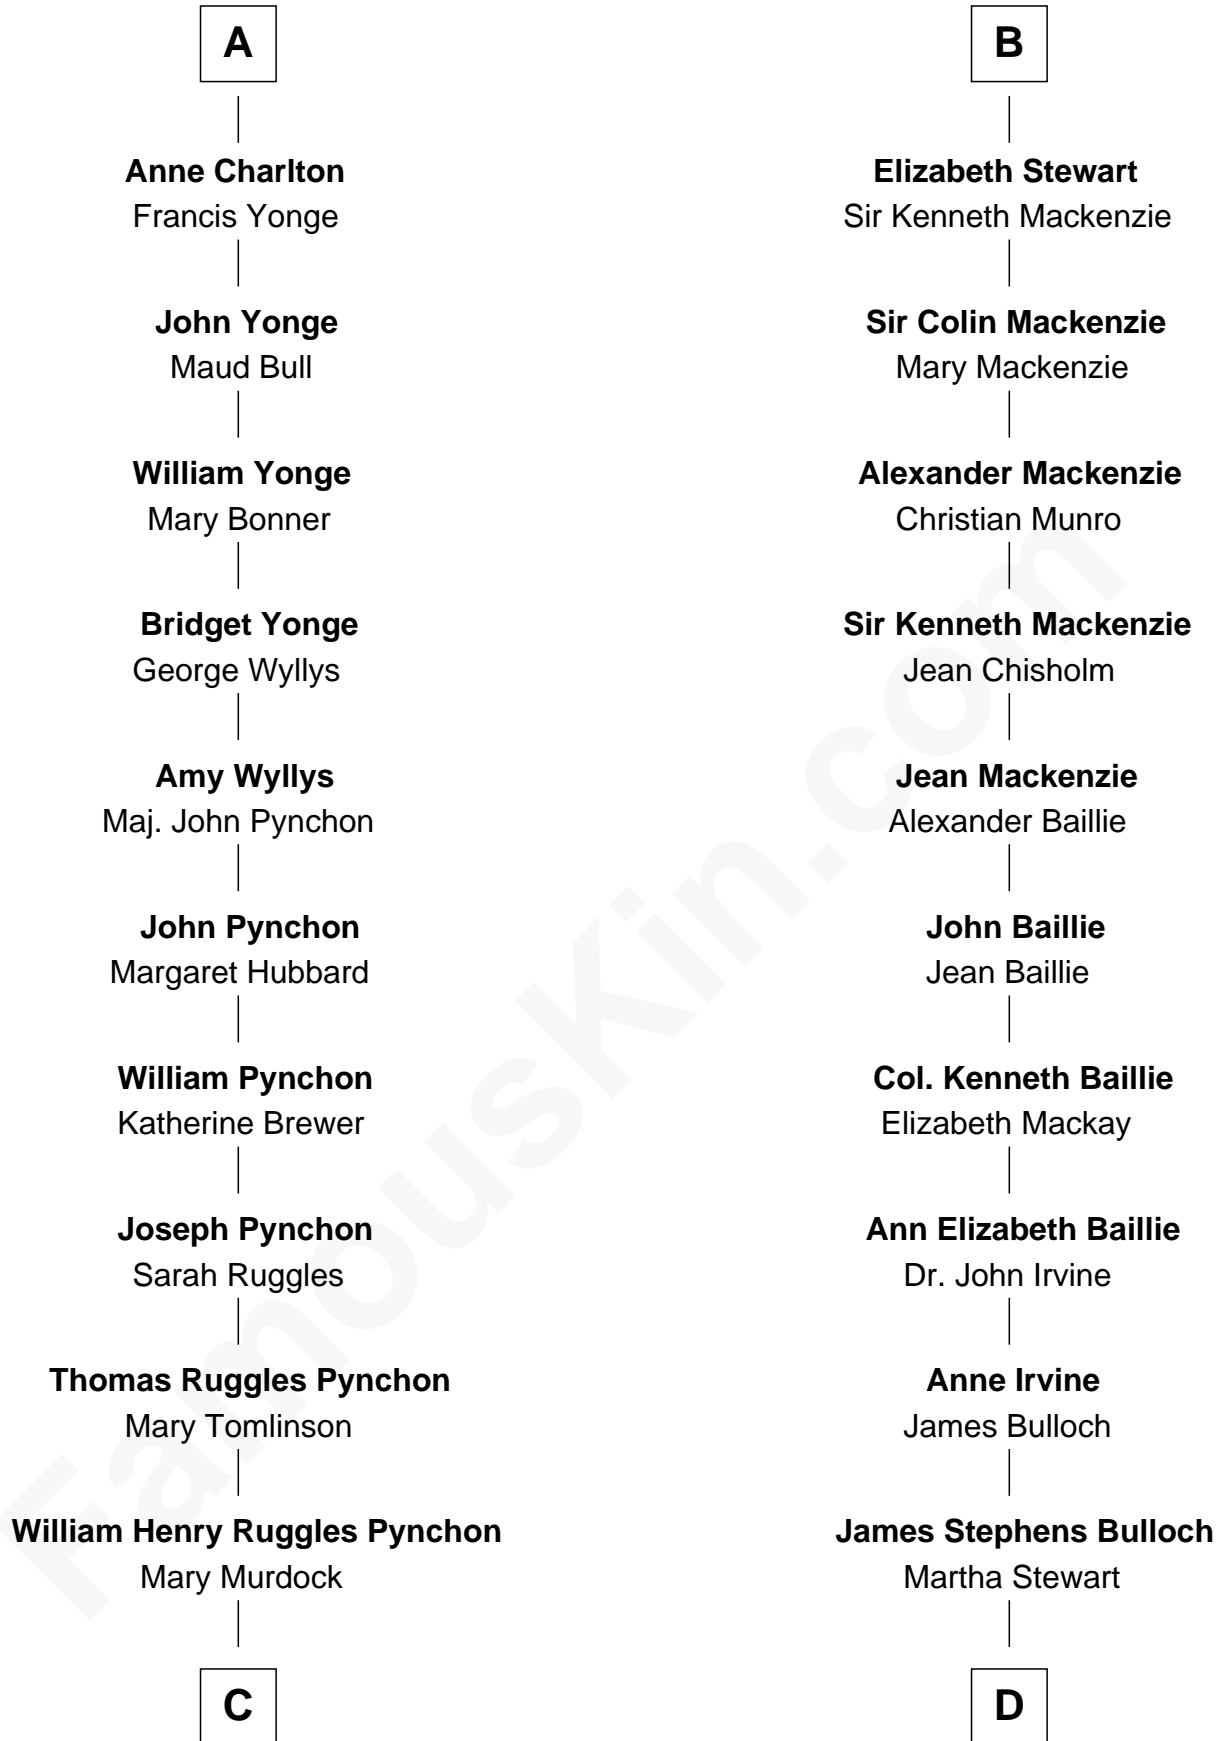

FamousKin.com
Relationship Chart of
Thomas Pynchon
American Novelist

18th cousin 2 times removed of
Theodore Roosevelt
26th U.S. President

C

William Lyon Pynchon
Annie Payne Cogswell

William Henry Chichele Pynchon
Carrie Susan Moyses

Thomas Ruggles Pynchon
Catherine Frances Bennett

Thomas Pynchon
Novelist

D

Martha Bulloch
Theodore Roosevelt

Theodore Roosevelt
26th U.S. President

FamousKin.com