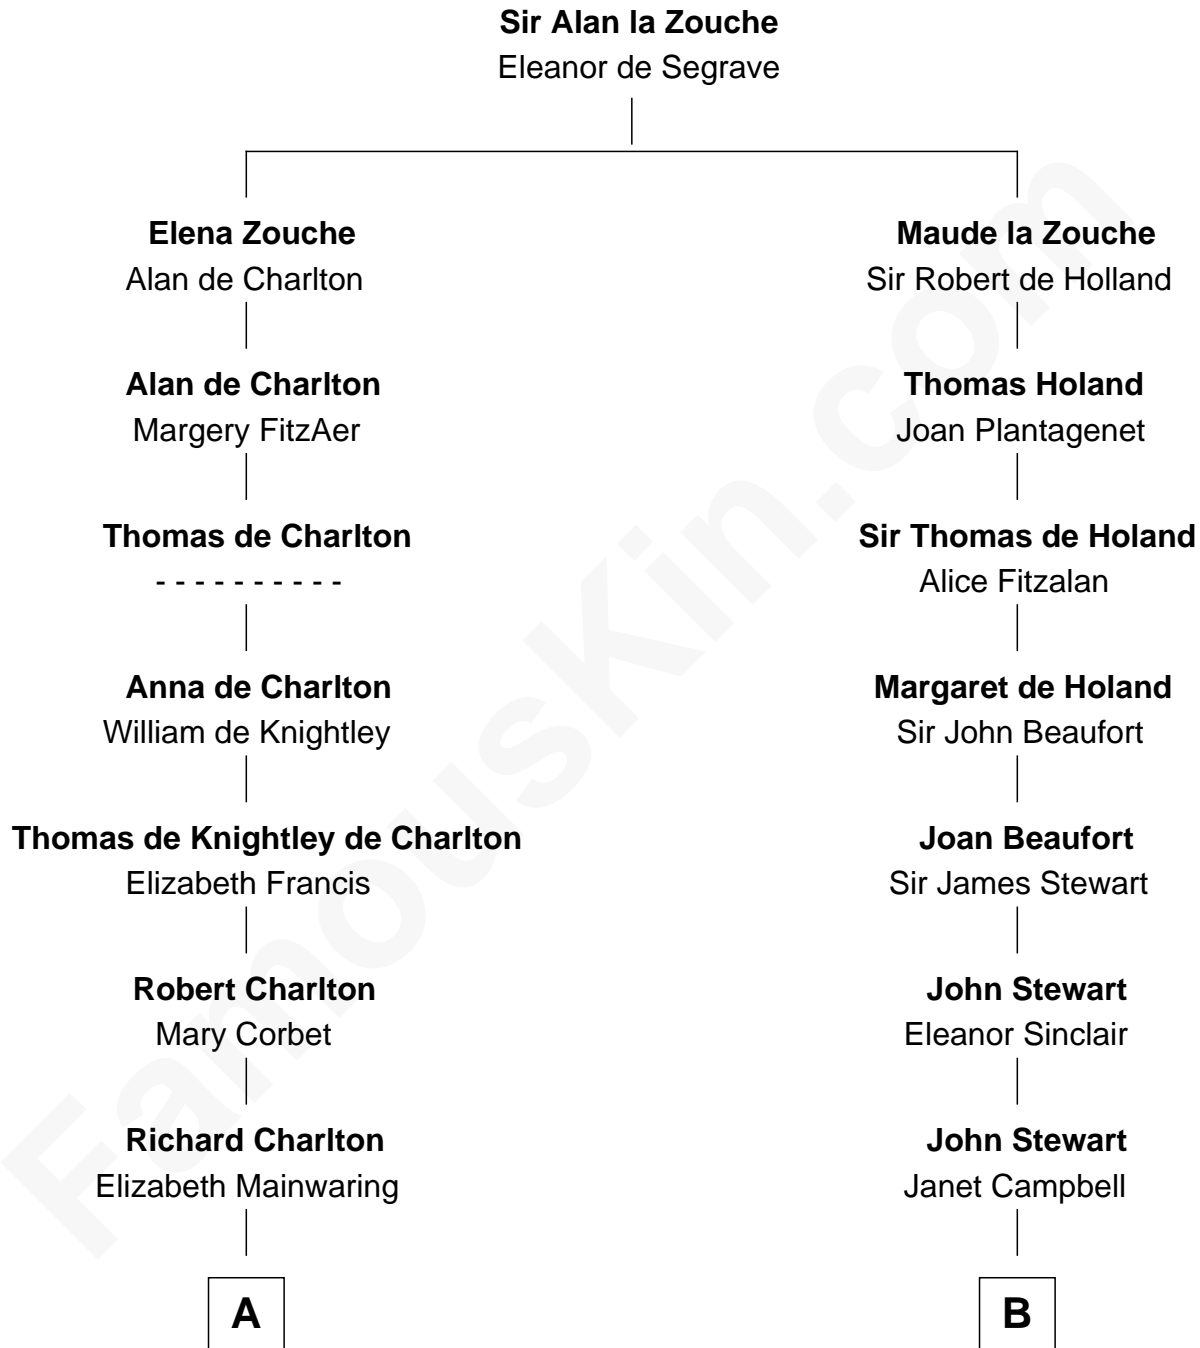

FamousKin.com
Relationship Chart of
Thomas Pynchon
American Novelist

18th cousin 2 times removed of
Theodore Roosevelt
26th U.S. President

C

William Lyon Pynchon
Annie Payne Cogswell

William Henry Chichele Pynchon
Carrie Susan Moyses

Thomas Ruggles Pynchon
Catherine Frances Bennett

Thomas Pynchon
Novelist

D

Martha Bulloch
Theodore Roosevelt

Theodore Roosevelt
26th U.S. President

FamousKin.com