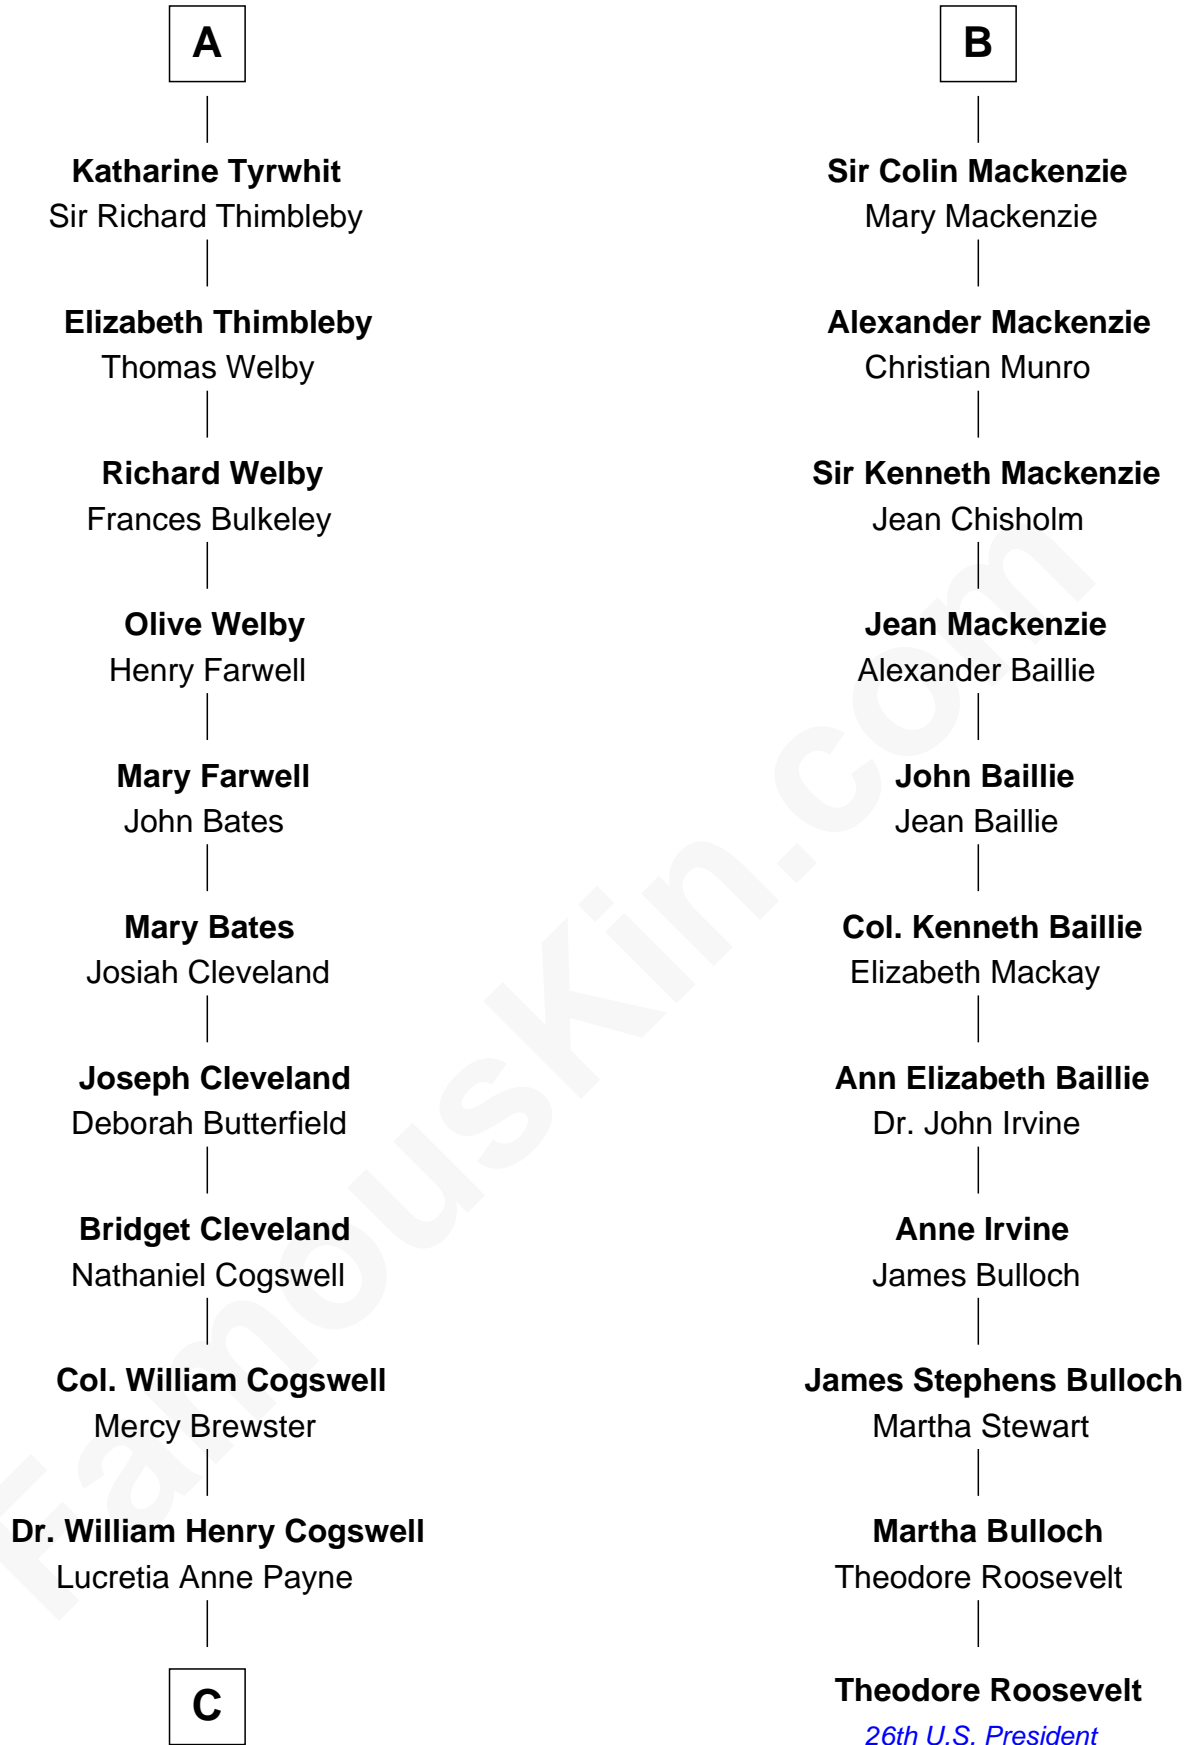

FamousKin.com
Relationship Chart of
Thomas Pynchon
American Novelist

17th cousin 3 times removed of
Theodore Roosevelt
26th U.S. President

Sir Robert de Holland
 Maude la Zouche

C

—
Annie Payne Cogswell

William Lyon Pynchon

—
William Henry Chichele Pynchon

Carrie Susan Moyses

—
Thomas Ruggles Pynchon

Catherine Frances Bennett

—
Thomas Pynchon

Novelist

FamousKin.com