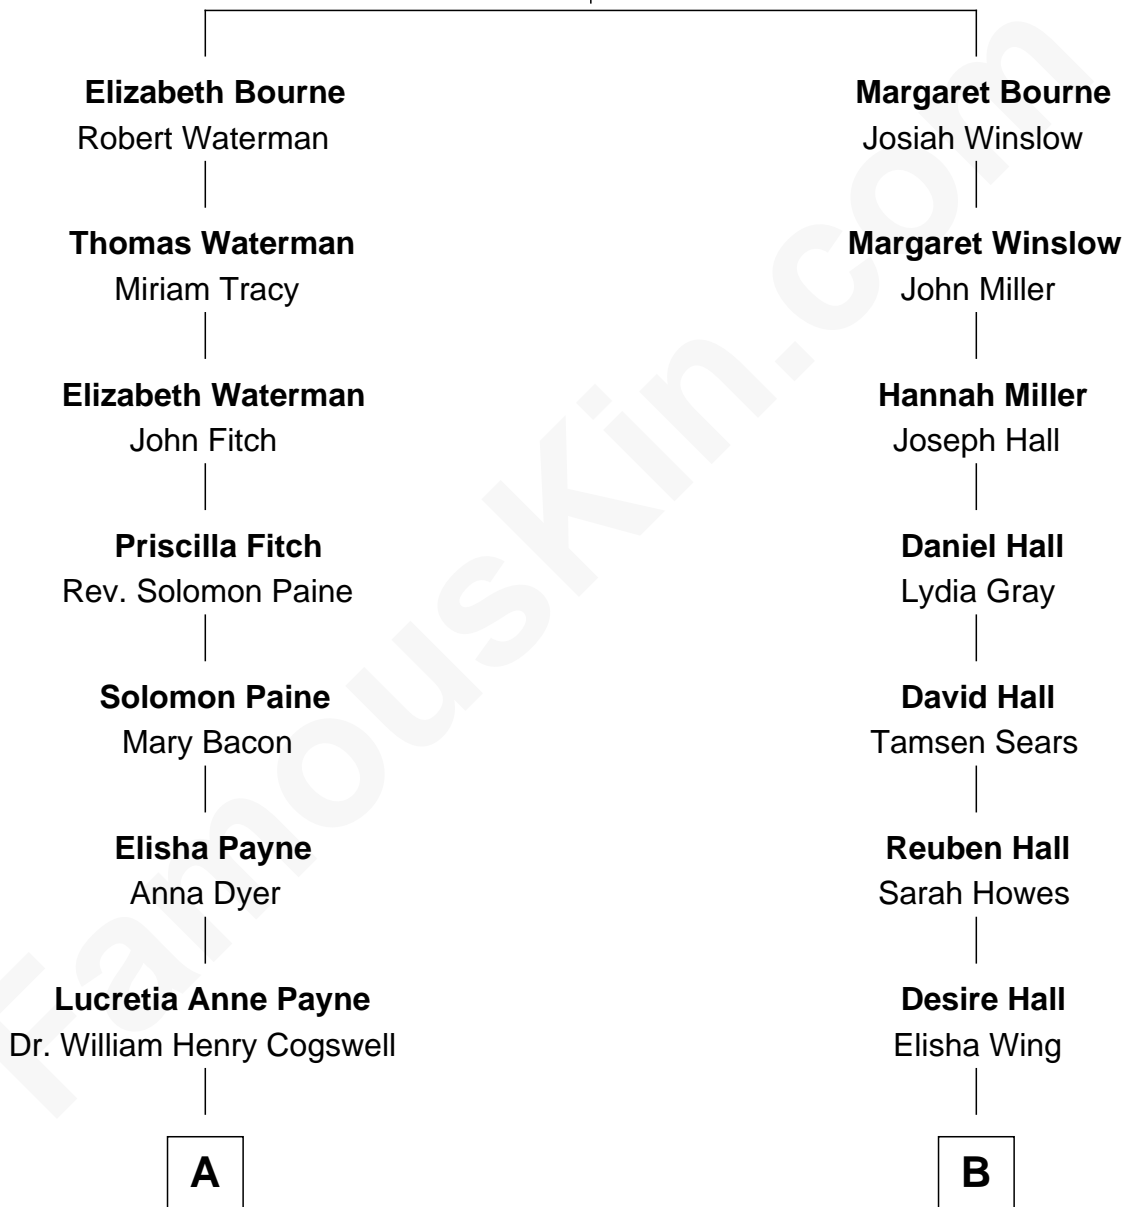

FamousKin.com

Relationship Chart of

Thomas Pynchon

American Novelist

10th cousin 2 times removed of

James Taylor
Singer-Songwriter

Thomas Bourne
Elizabeth - - - - -

A

Annie Payne Cogswell

William Lyon Pynchon

William Henry Chichele Pynchon

Carrie Susan Moyses

Thomas Ruggles Pynchon

Catherine Frances Bennett

Thomas Pynchon

Novelist

B

Harriet Wing

Elijah Lester Leonard

Granville Hall Leonard

Eliza Ann Buffum

Emily Roxanna Leonard

Stanford Lyman Haynes

Theodosia Haynes

Alexander Taylor

Dr. Isaac Montrose Taylor

Gertrude Arline Woodard

James Taylor

Singer-Songwriter