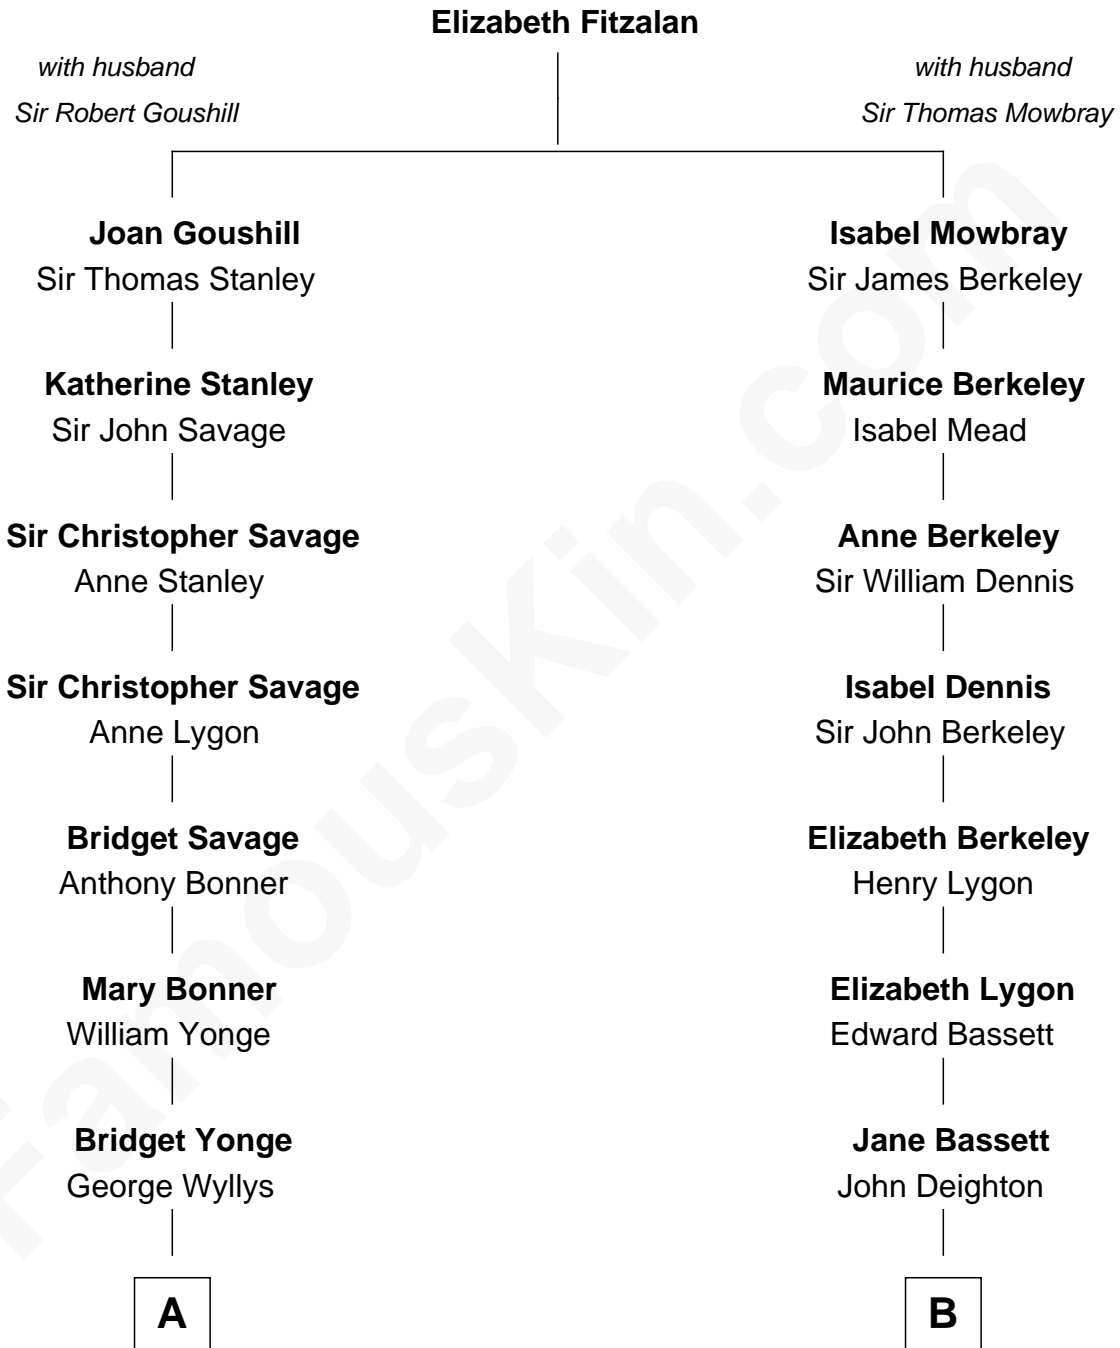

## Relationship Chart of

### Thomas Pynchon

American Novelist

16th cousin 2 times removed of

**James Taylor**  
Singer-Songwriter

C

Dr. Isaac Montrose Taylor

Gertrude Arline Woodard

James Taylor