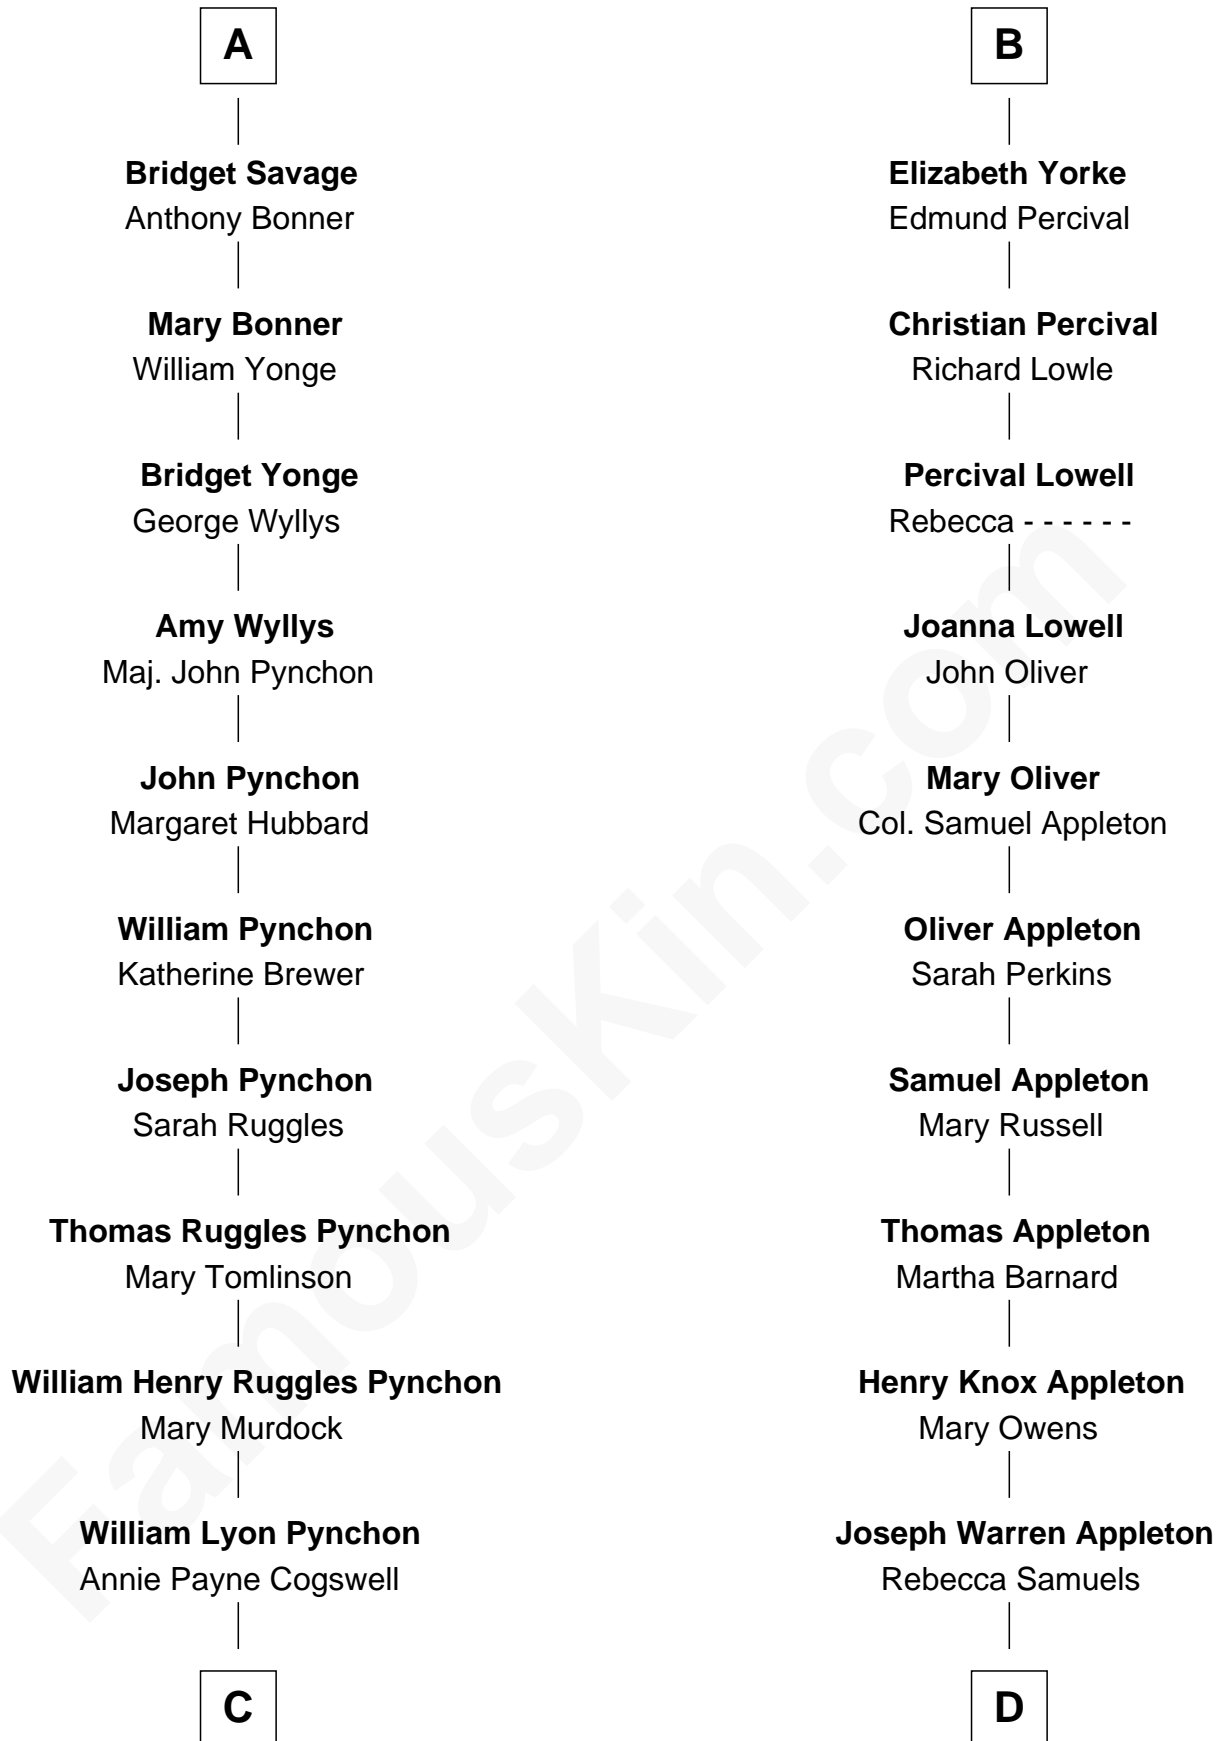

FamousKin.com
Relationship Chart of
Thomas Pynchon
American Novelist

19th cousin 2 times removed of

Marie-Chantal Miller
Crown Princess of Greece

Humphrey de Bohun
 Elizabeth Plantagenet

Sir William de Bohun
 Elizabeth de Badlesmere

Joan Goushill
 Sir Thomas Stanley

Sir John Luttrell
 Margaret Touchet

Katherine Stanley
 Sir John Savage

Sir James Luttrell
 Elizabeth Courtnay

Sir Christopher Savage
 Anne Stanley

Sir Hugh Luttrell
 Margaret Hill

Sir Christopher Savage
 Anne Lygon

Eleanor Luttrell
 Roger Yorke

A

B

C

William Henry Chichele Pynchon

Carrie Susan Moyses

Thomas Ruggles Pynchon

Catherine Frances Bennett

Thomas Pynchon

Novelist

D

George H. Appleton

Mary Helen Edson

Blanche Louise Appleton

Ellis John Springer Miller