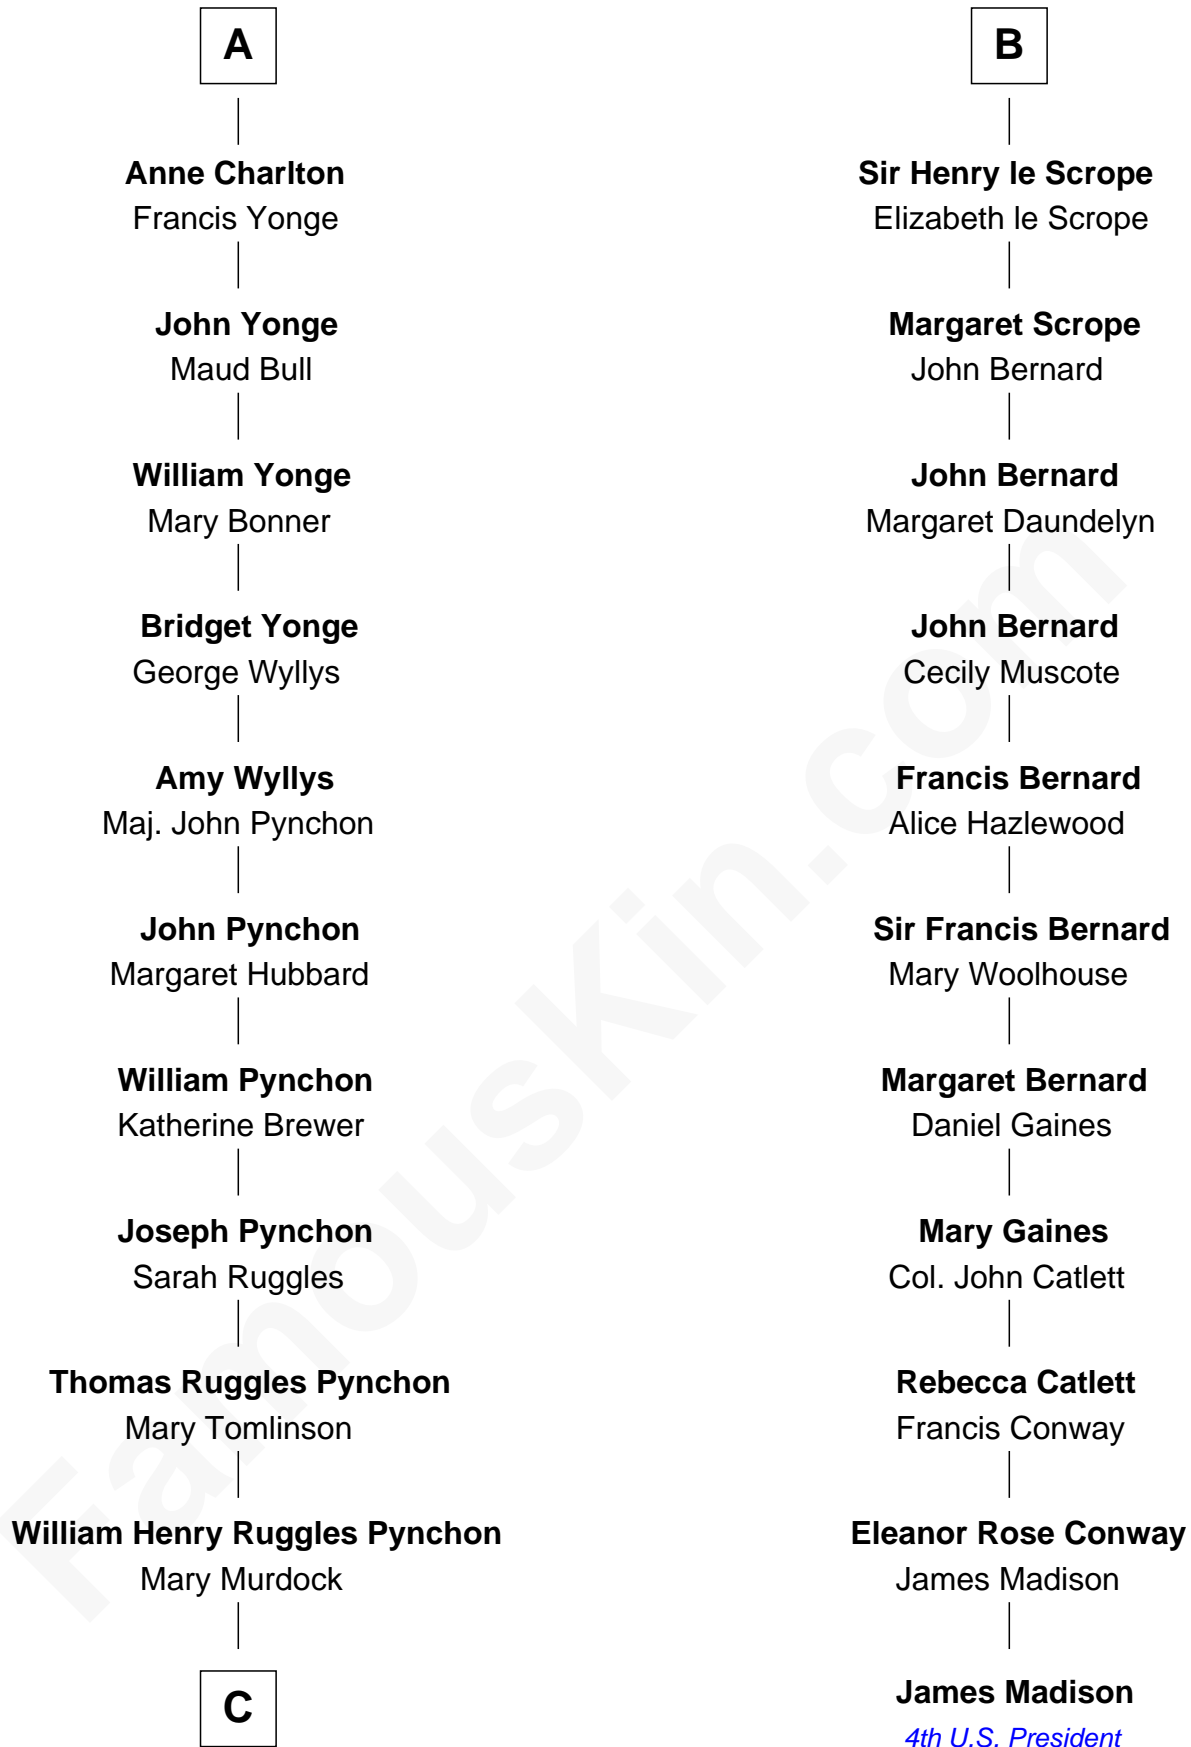

FamousKin.com
Relationship Chart of
Thomas Pynchon
American Novelist

17th cousin 3 times removed of

James Madison
4th U.S. President

Sir Roger de Somery
 Nichole d'Aubenev

C

—
William Lyon Pynchon

Annie Payne Cogswell

—
William Henry Chichele Pynchon

Carrie Susan Moyses

—
Thomas Ruggles Pynchon

Catherine Frances Bennett

—
Thomas Pynchon

Novelist

FamousKin.com