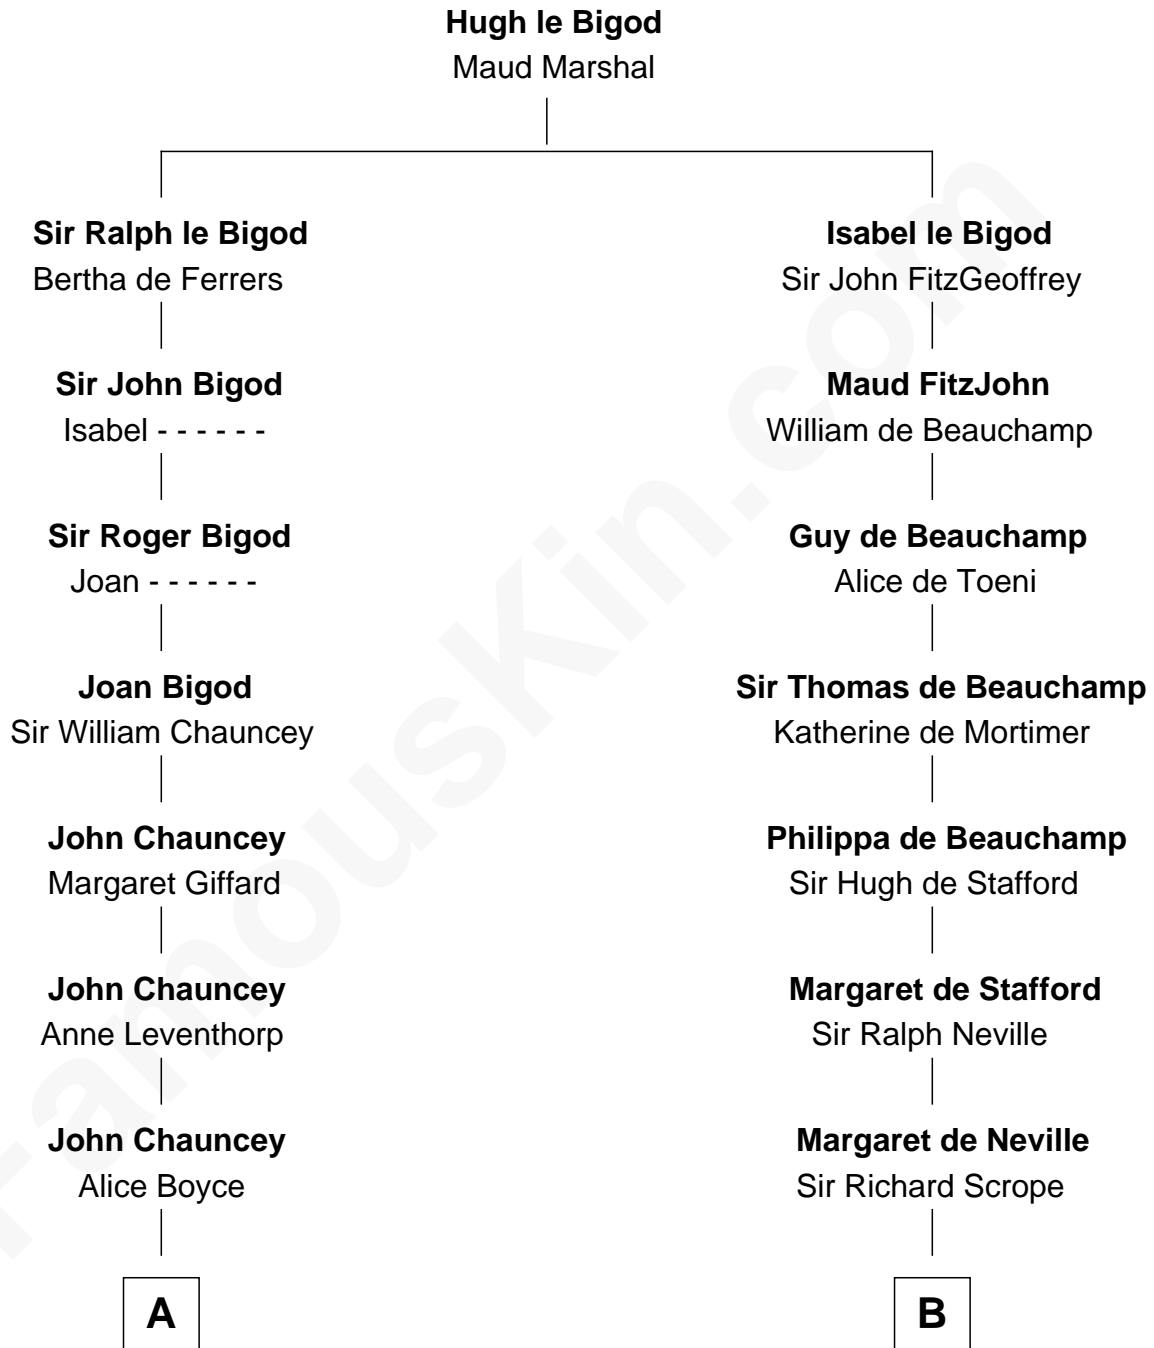

**FamousKin.com**  
**Relationship Chart of**  
**Thomas Pynchon**  
*American Novelist*

17th cousin 3 times removed of

**James Madison**  
*4th U.S. President*

**C**

—  
**William Lyon Pynchon**

Annie Payne Cogswell

—  
**William Henry Chichele Pynchon**

Carrie Susan Moyses

—  
**Thomas Ruggles Pynchon**

Catherine Frances Bennett

—  
**Thomas Pynchon**

*Novelist*

FamousKin.com