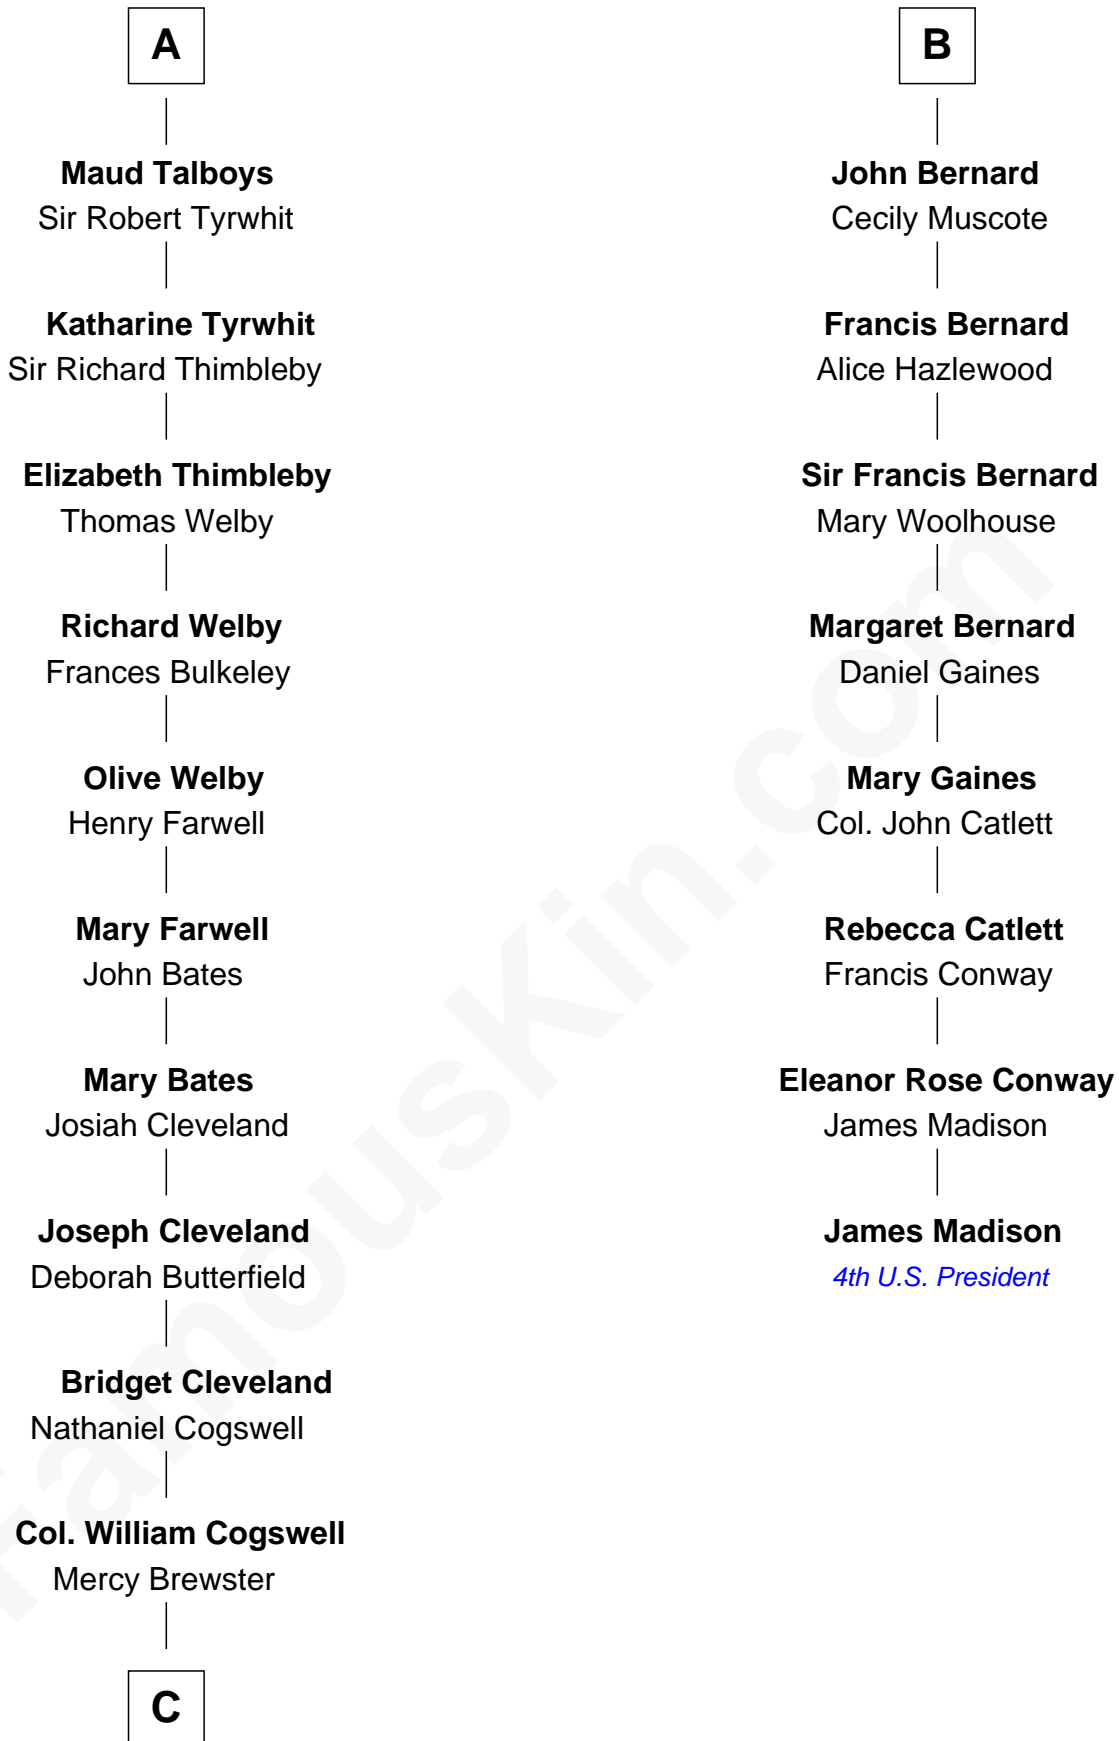

**FamousKin.com**  
**Relationship Chart of**  
**Thomas Pynchon**  
*American Novelist*

14th cousin 7 times removed of

**James Madison**  
*4th U.S. President*

**Sir Hugh I de Audley**  
 Iseult de Mortimer

**C**

—  
**Dr. William Henry Cogswell**

Lucretia Anne Payne

—  
**Annie Payne Cogswell**

William Lyon Pynchon

—  
**William Henry Chichele Pynchon**

Carrie Susan Moyses

—  
**Thomas Ruggles Pynchon**

Catherine Frances Bennett

—  
**Thomas Pynchon**

*Novelist*

FamousKin.com