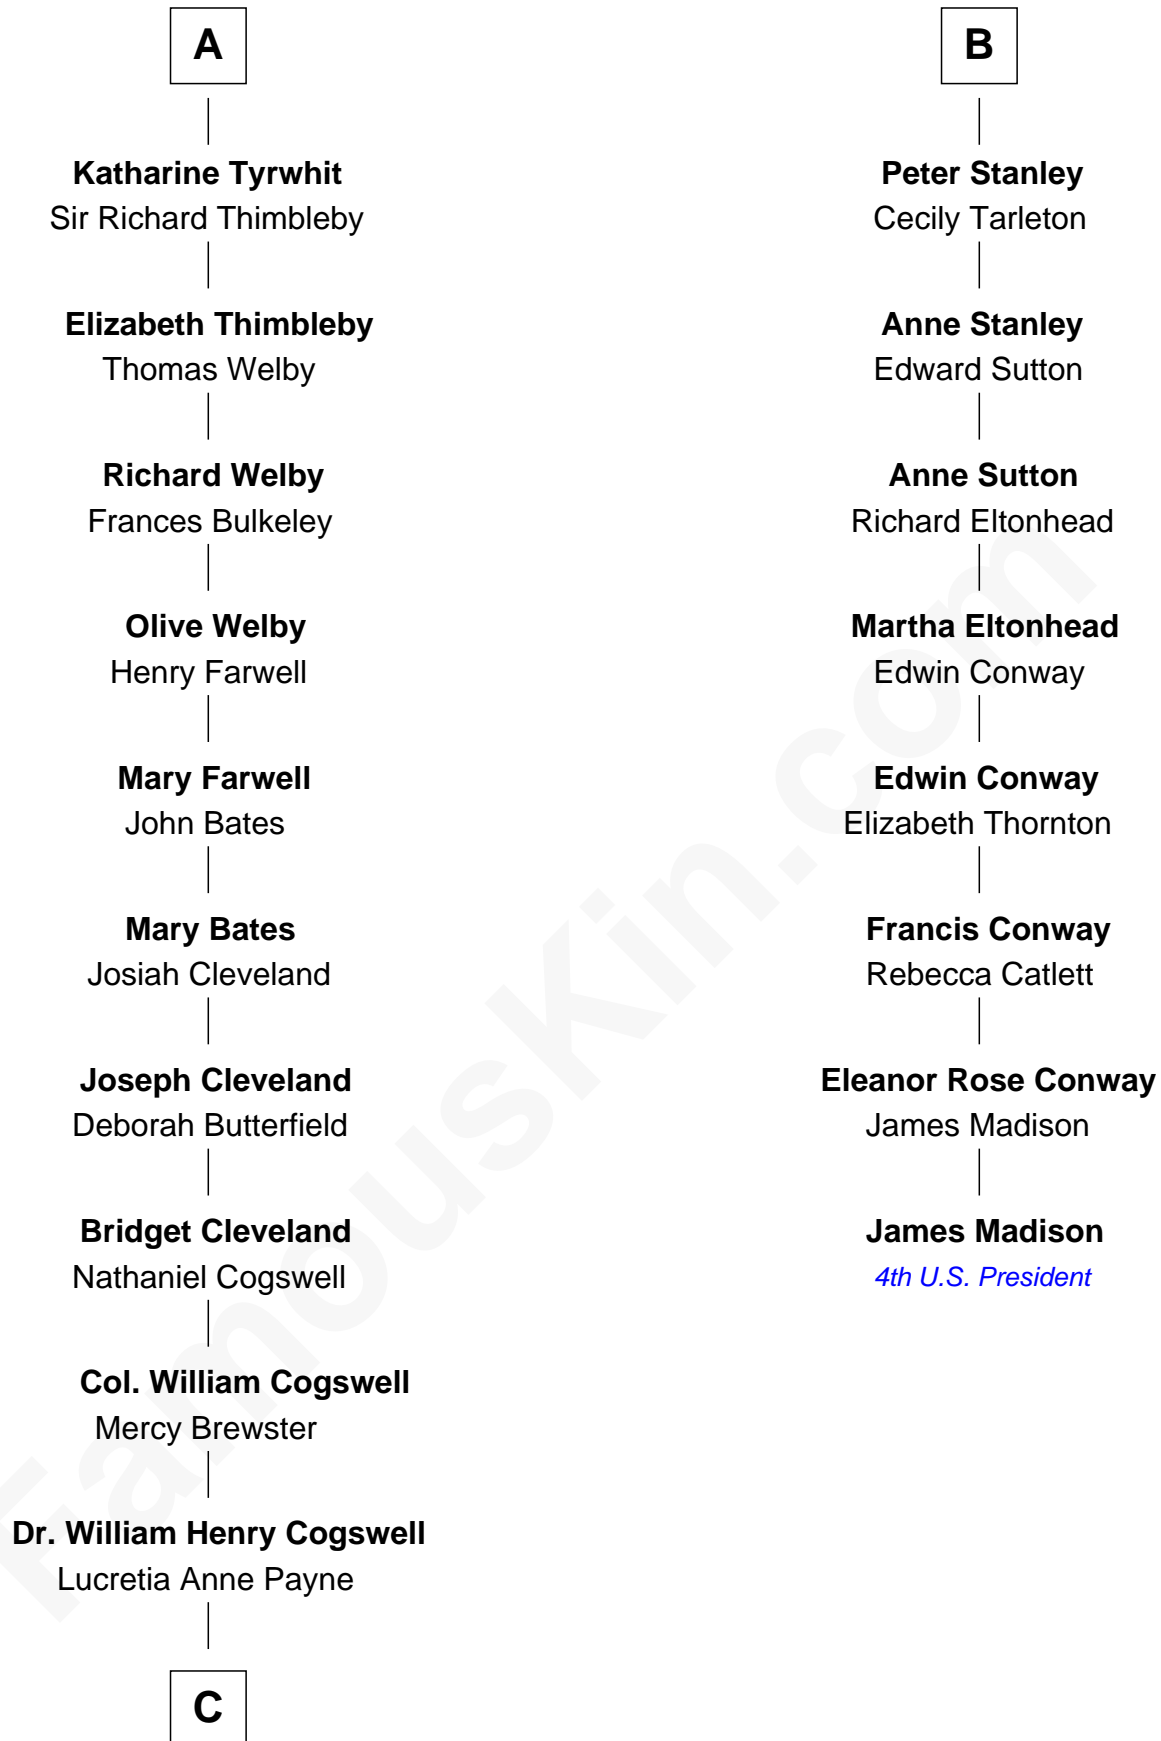

FamousKin.com
Relationship Chart of
Thomas Pynchon
American Novelist

14th cousin 6 times removed of

James Madison
4th U.S. President

Sir Robert de Holland
 Maude la Zouche

Elizabeth de Holland
 Sir Henry FitzRoger

John FitzRoger
 Alice - - - - -

Elizabeth FitzRoger
 Sir John Bonville

Sir William Bonville
 Margaret Grey

Elizabeth Bonville
 William Talboys

Sir Robert Talboys
 Elizabeth Heron

Maud Talboys
 Sir Robert Tyrwhit

A

Maude de Holland
 Sir Thomas de Swinnerton

Sir Robert de Swinnerton
 Elizabeth de Beke

Maud de Swinnerton
 Sir John Savage

Mary Savage
 William Stanley

William Stanley
 Alice Hoghton

Sir William Stanley
 Agnes Grosvenor

Sir William Stanley
 Anne Harington

B

C

—
Annie Payne Cogswell

William Lyon Pynchon

—
William Henry Chichele Pynchon

Carrie Susan Moyses

—
Thomas Ruggles Pynchon