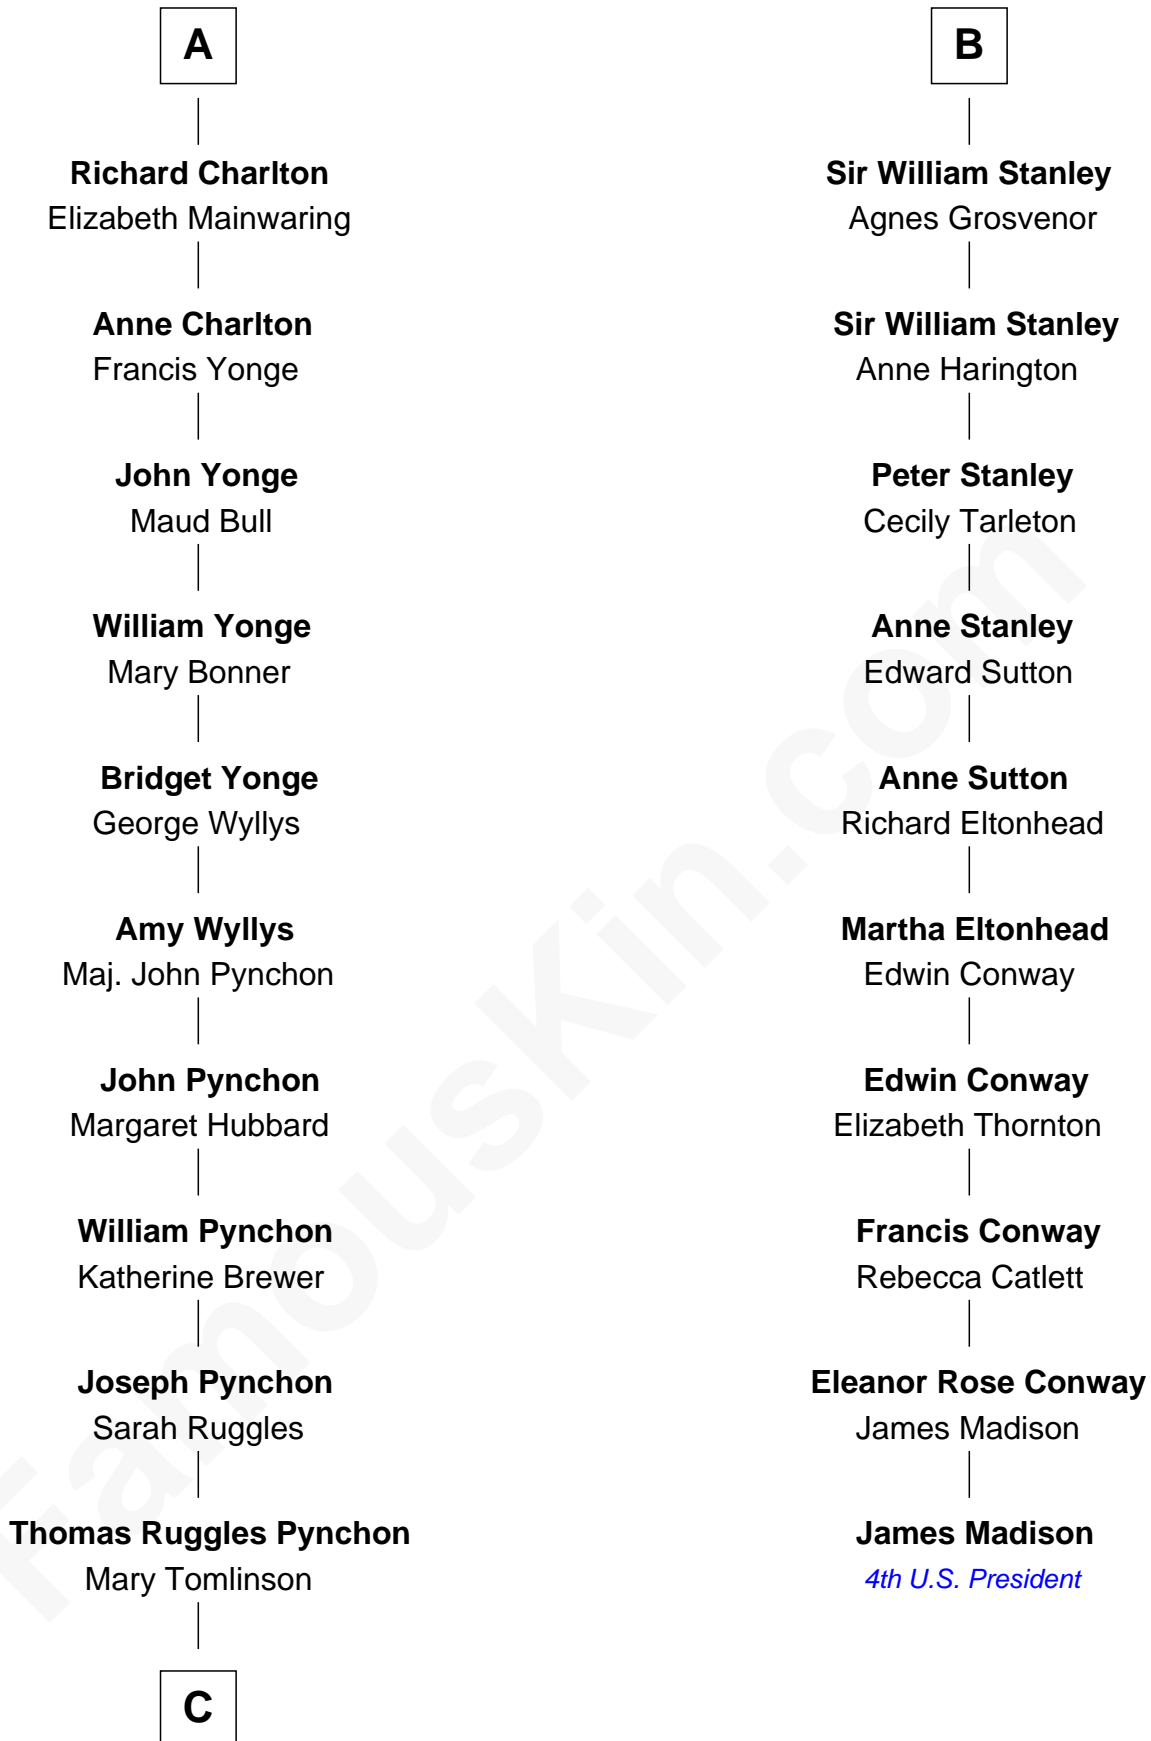

**FamousKin.com**  
**Relationship Chart of**  
**Thomas Pynchon**  
*American Novelist*

16th cousin 5 times removed of

**James Madison**  
*4th U.S. President*

**Nicholas de Segrave**

-----

**C**

William Henry Ruggles Pynchon

Mary Murdock

William Lyon Pynchon

Annie Payne Cogswell

William Henry Chichele Pynchon

Carrie Susan Moyses

Thomas Ruggles Pynchon

Catherine Frances Bennett

Thomas Pynchon