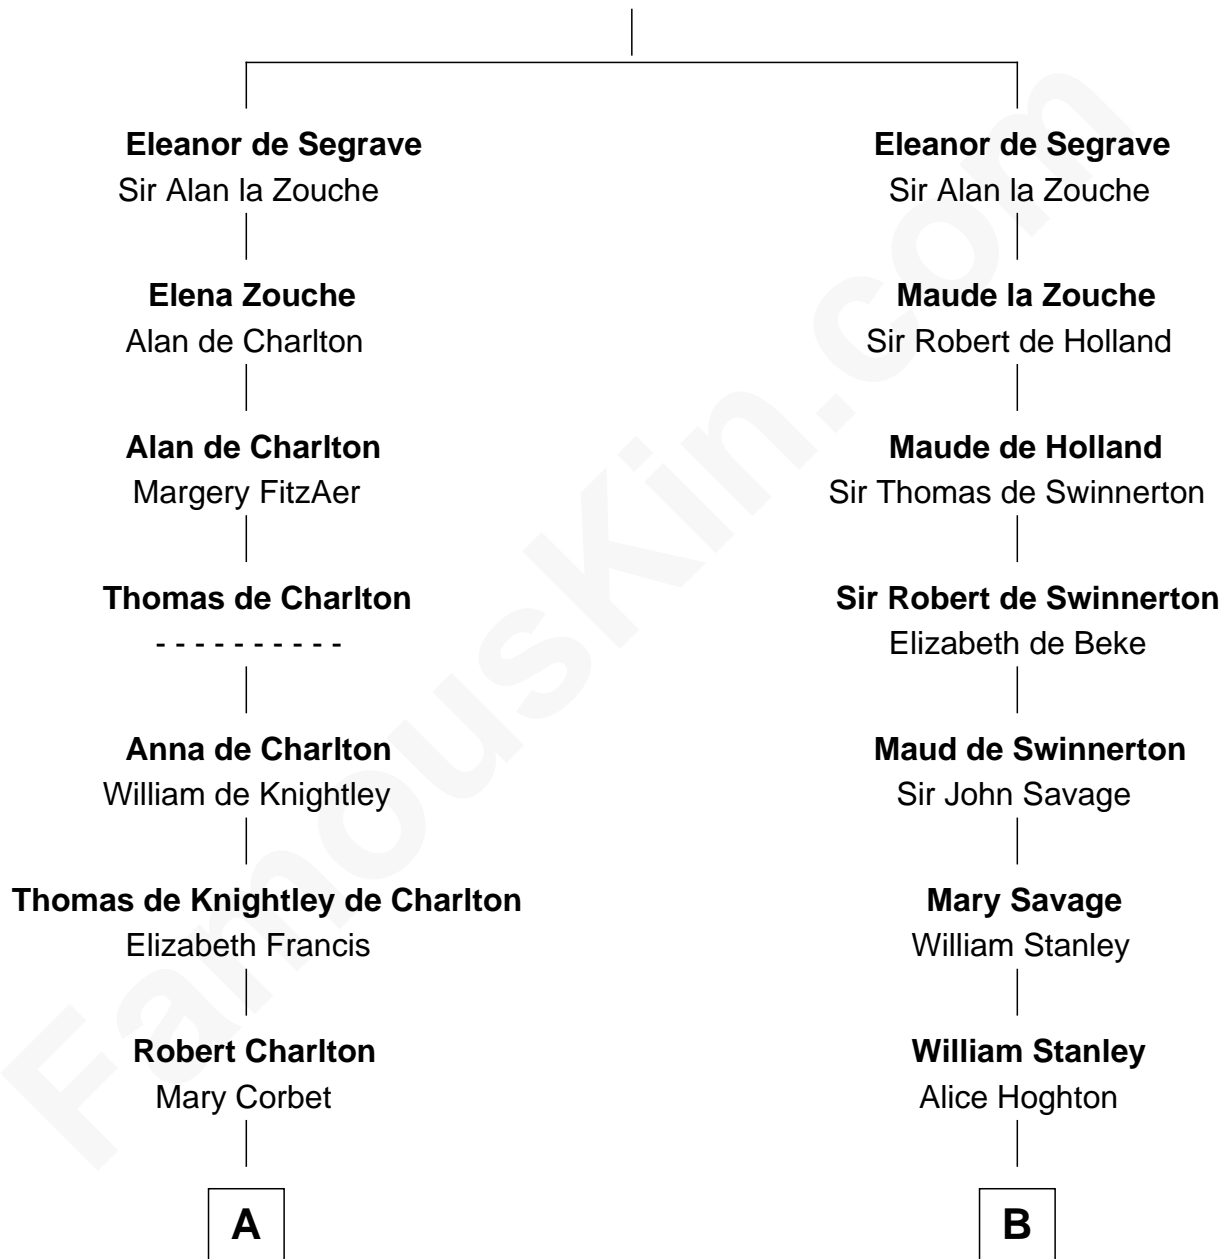

**FamousKin.com**  
**Relationship Chart of**  
**Thomas Pynchon**  
*American Novelist*

16th cousin 5 times removed of

**James Madison**  
*4th U.S. President*

**Nicholas de Segrave**

-----

**C**

William Henry Ruggles Pynchon

Mary Murdock

William Lyon Pynchon

Annie Payne Cogswell

William Henry Chichele Pynchon

Carrie Susan Moyses

Thomas Ruggles Pynchon

Catherine Frances Bennett

Thomas Pynchon