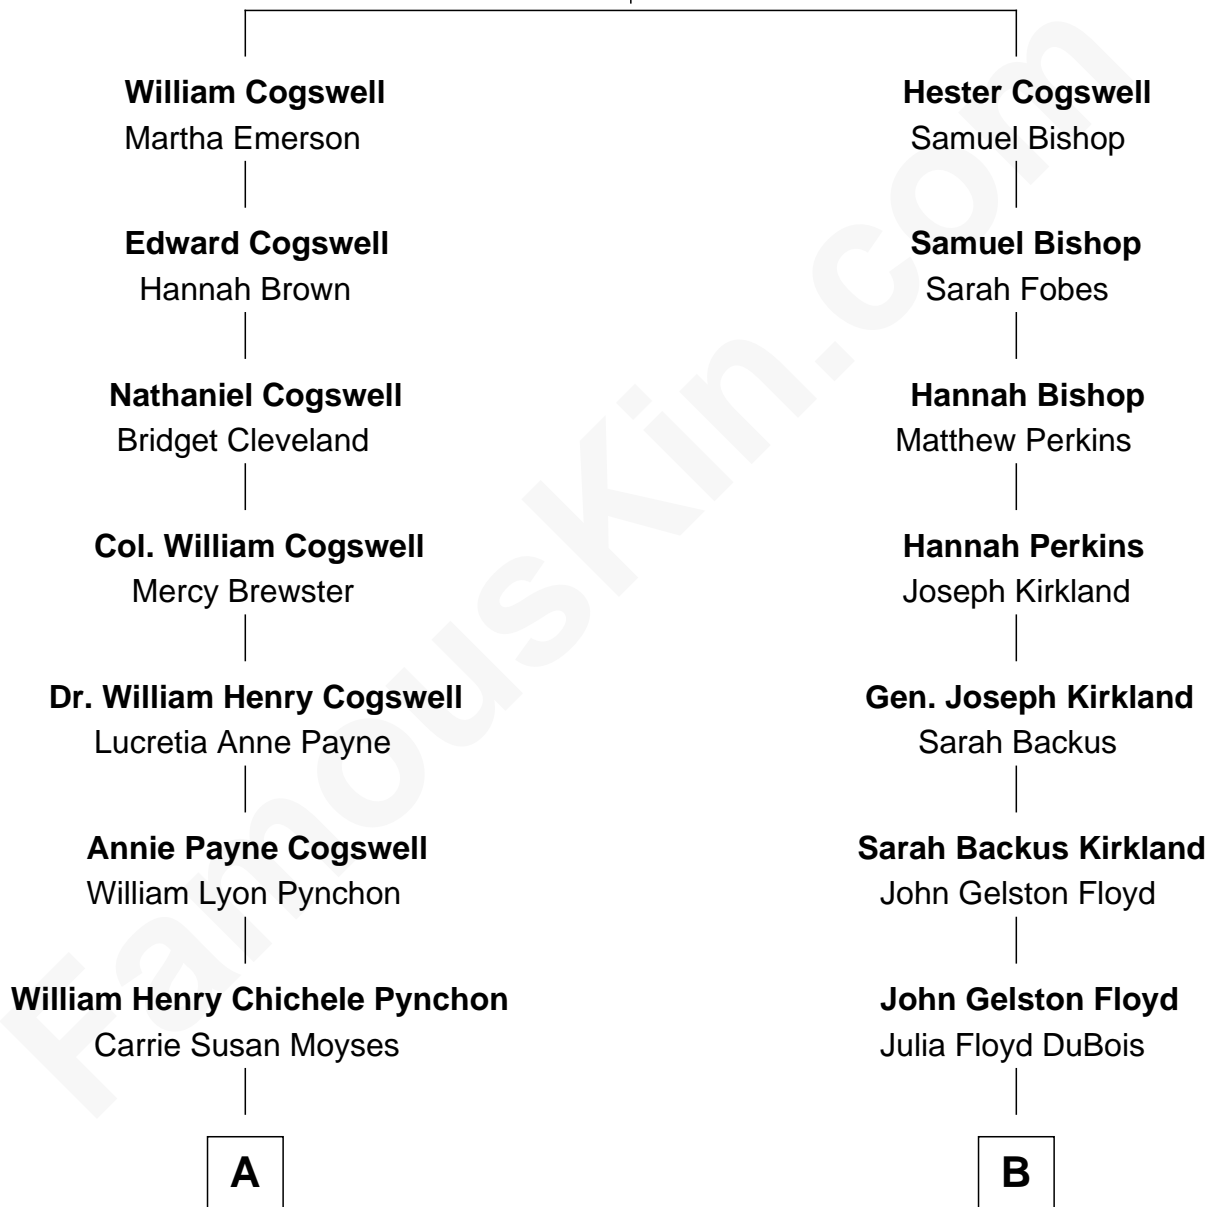

**FamousKin.com**  
**Relationship Chart of**  
**Thomas Pynchon**  
*American Novelist*

8th cousin 1 time removed of

**Bill Weld**

*68th Governor of Massachusetts*

**William Cogswell**  
 Susanna Hawkes

FamousKin.com