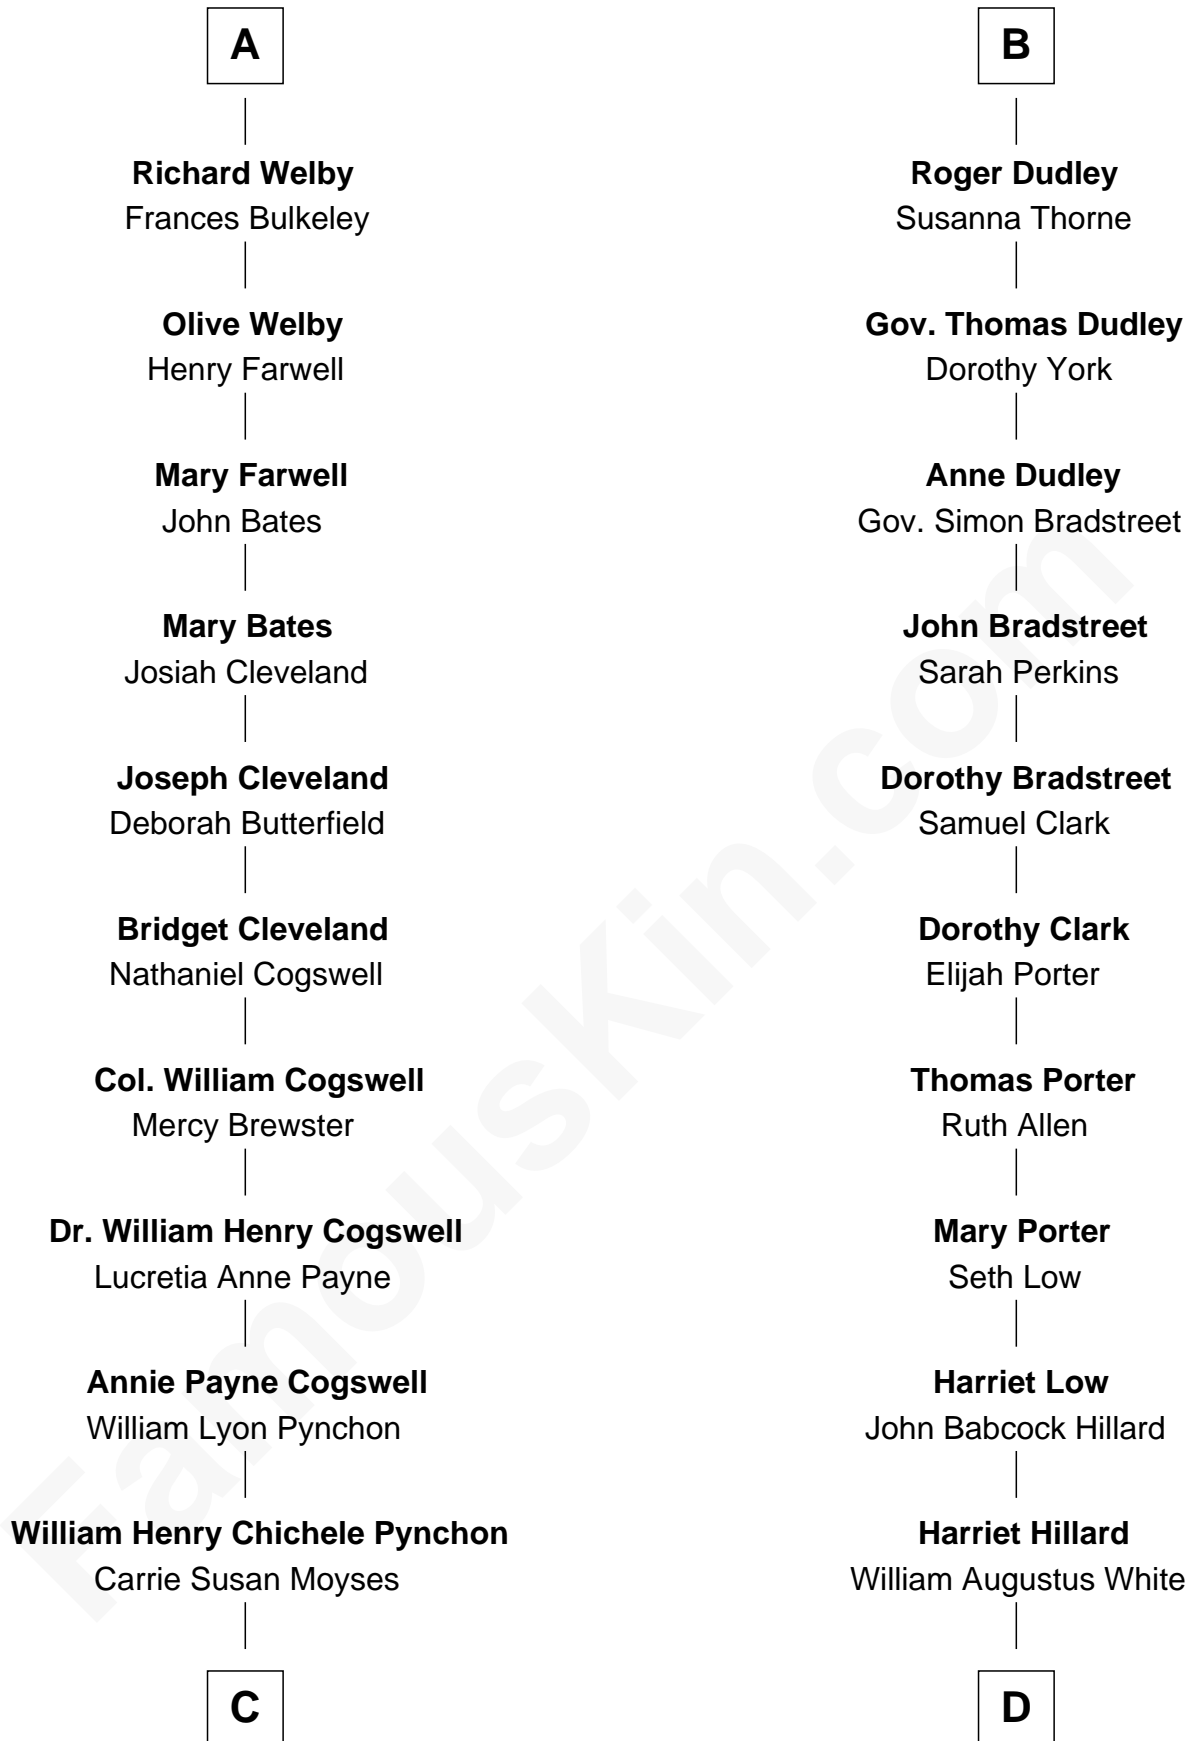

FamousKin.com
Relationship Chart of
Thomas Pynchon
American Novelist

18th cousin 1 time removed of
Bill Weld
68th Governor of Massachusetts

C

Thomas Ruggles Pynchon
Catherine Frances Bennett

Thomas Pynchon
Novelist

D

Margaret Low White
Francis Minot Weld

David Weld
Mary Blake Nichols

Bill Weld
68th Governor of Massachusetts

FamousKin.com