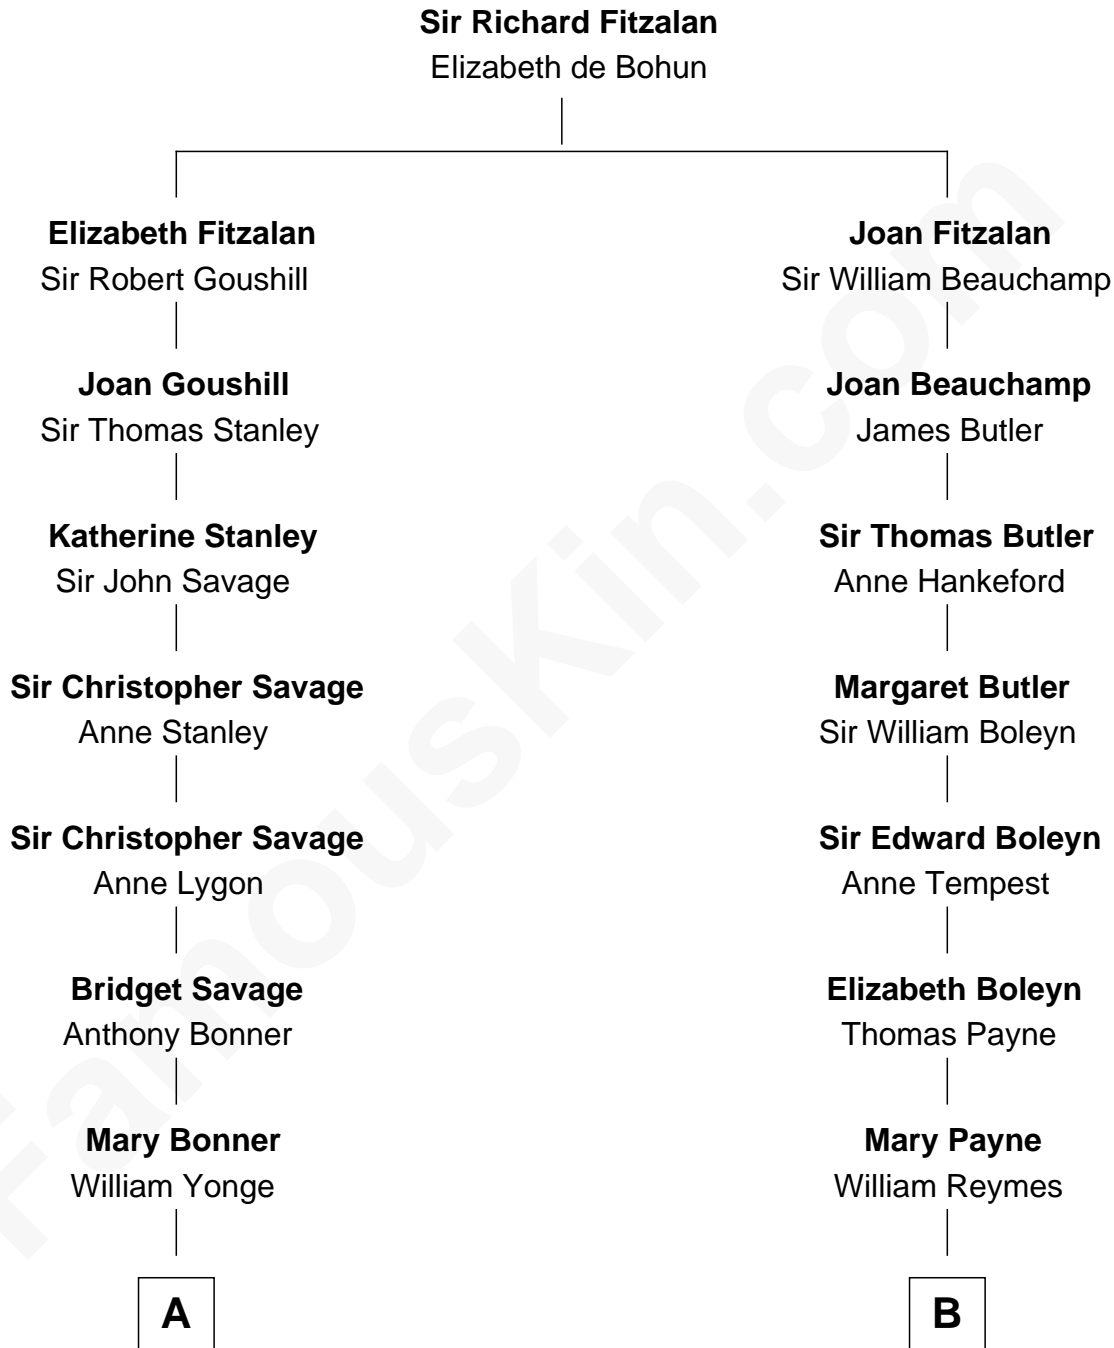

FamousKin.com
Relationship Chart of
Thomas Pynchon
American Novelist

17th cousin 2 times removed of
Bill Weld
68th Governor of Massachusetts

C

Cornelia DuBois Floyd
John Treadwell Nichols

Mary Blake Nichols
David Weld

Bill Weld

68th Governor of Massachusetts

FamousKin.com