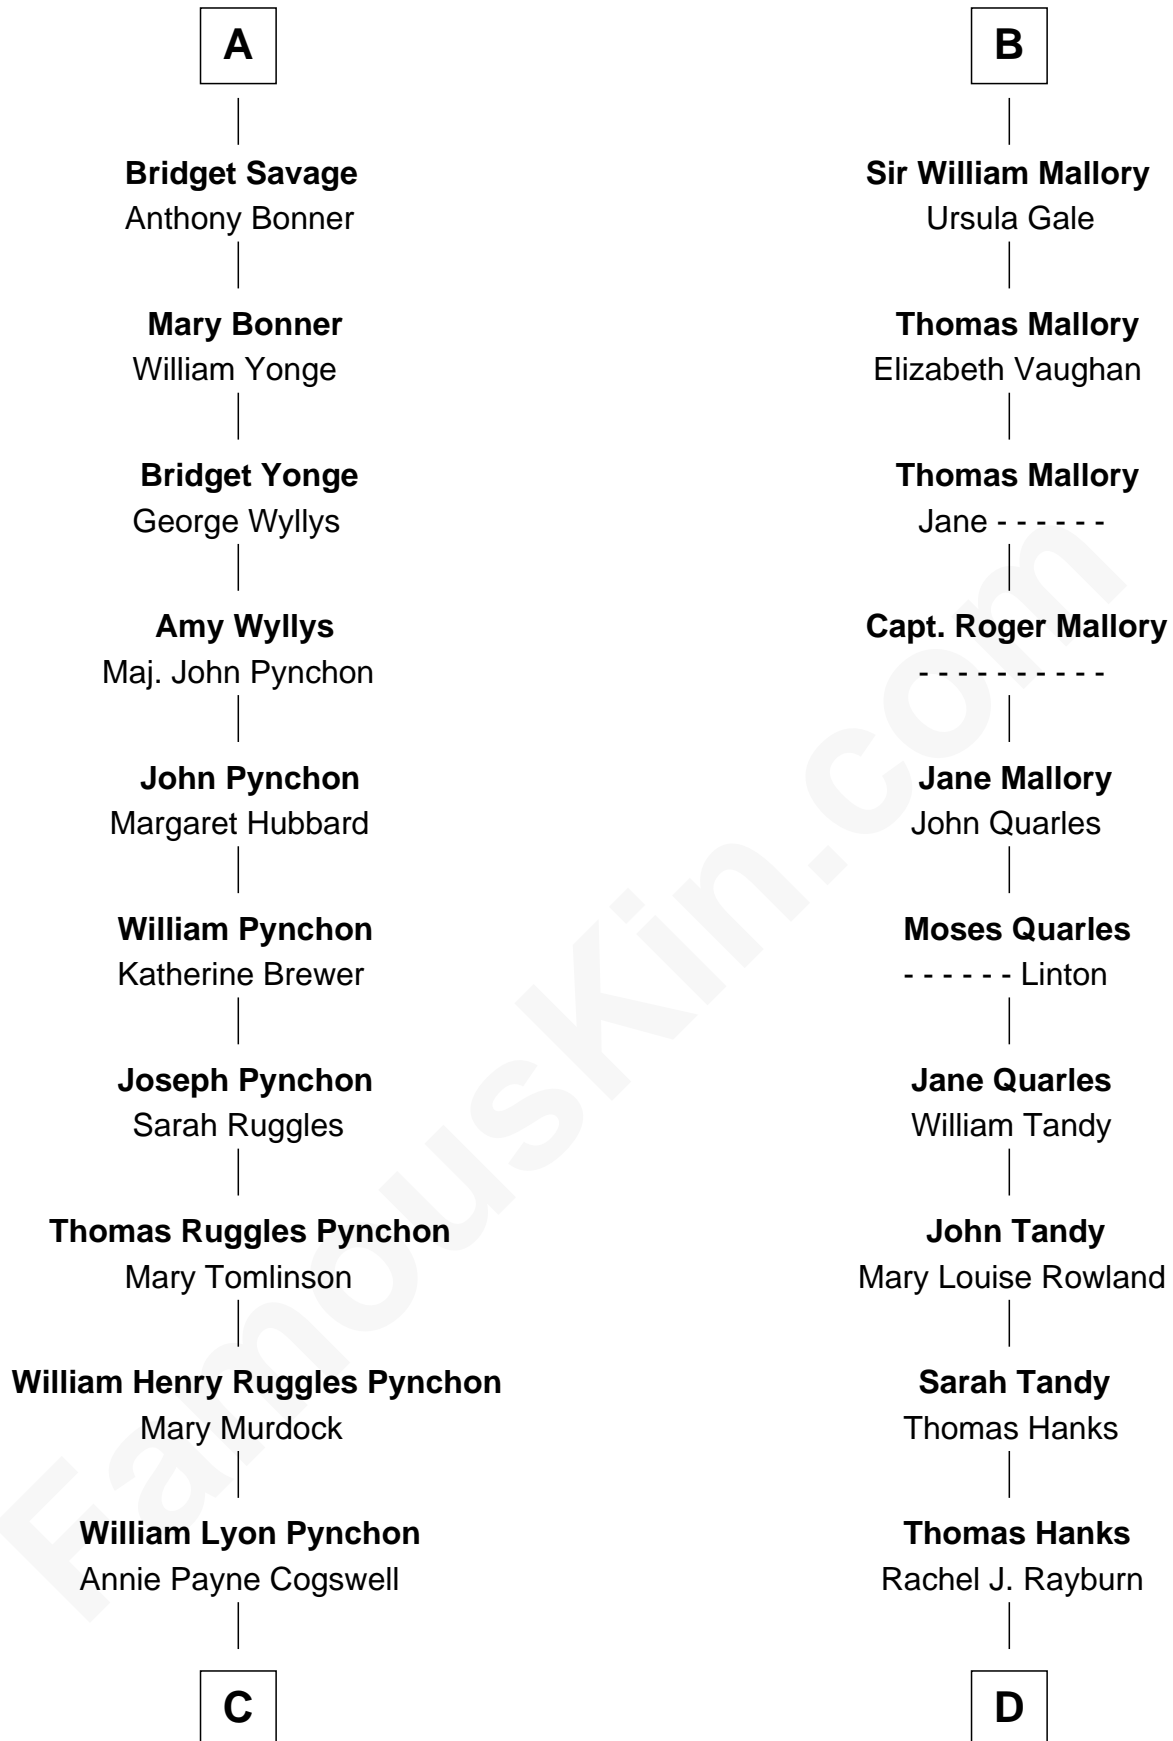

FamousKin.com
Relationship Chart of
Thomas Pynchon
American Novelist

19th cousin 1 time removed of

Tom Hanks
Movie Actor

Edmund Fitzalan
 Alice de Warenne

Richard Fitzalan
 Eleanor Plantagenet

Aline Fitzalan
 Sir Roger le Strange

Sir Richard Fitzalan
 Elizabeth de Bohun

Lucy le Strange
 Sir William Willoughby

Elizabeth Fitzalan
 Sir Robert Goushill

Margery Willoughby
 Sir William FitzHugh

Joan Goushill
 Sir Thomas Stanley

Lora FitzHugh
 Sir John Constable

Katherine Stanley
 Sir John Savage

Joan Constable
 Sir William Mallory

Sir Christopher Savage
 Anne Stanley

Sir John Mallory
 Margaret Thwaites

Sir Christopher Savage
 Anne Lygon

Sir William Mallory
 Jane Norton

A

B

C

William Henry Chichele Pynchon

Carrie Susan Moyses

Thomas Ruggles Pynchon

Catherine Frances Bennett

Thomas Pynchon