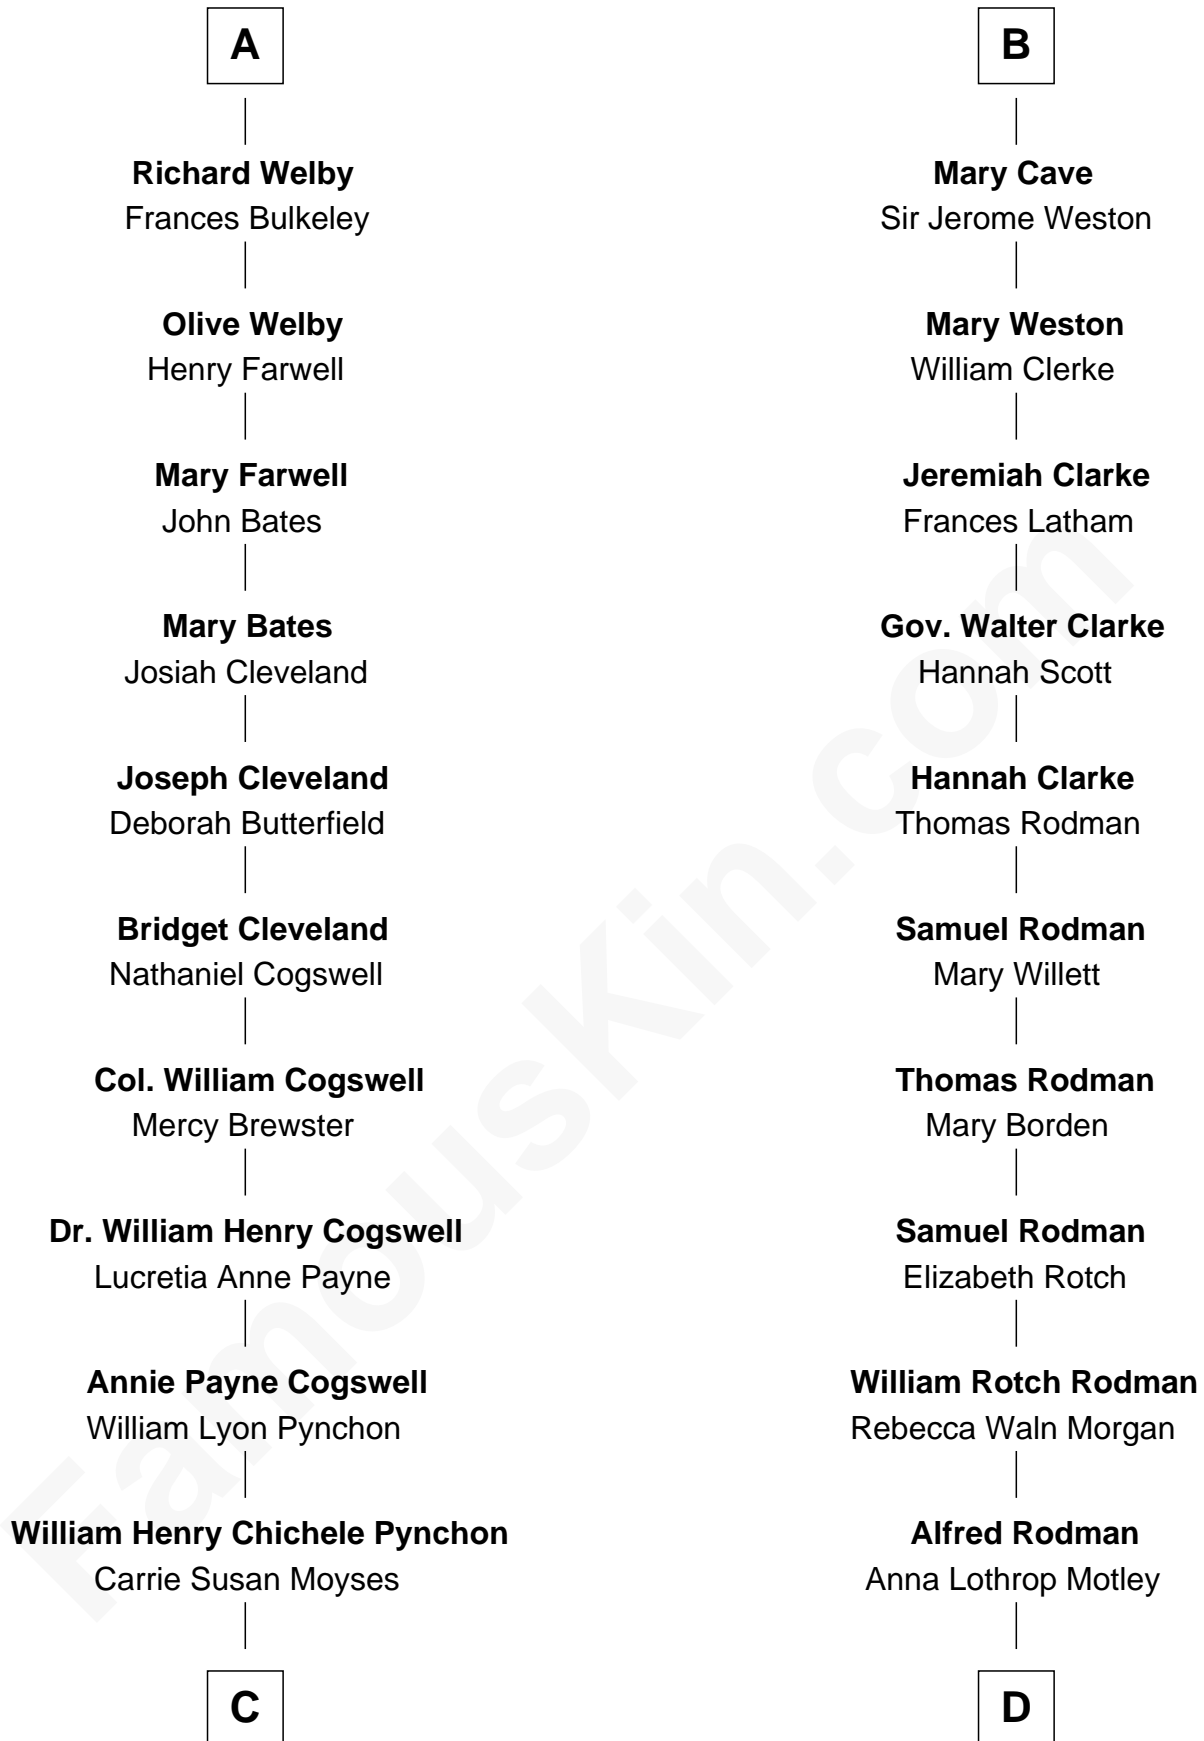

FamousKin.com
Relationship Chart of
Thomas Pynchon
American Novelist

18th cousin 2 times removed of

Tuesday Weld
TV and Movie Actress

C

Thomas Ruggles Pynchon
Catherine Frances Bennett

Thomas Pynchon
Novelist

D

Eloise Rodman
Stephen Minot Weld

Edward Motley Weld
Sarah Lothrop King

Lothrop Motley Weld
Yosene Balfour Ker

Tuesday Weld
TV and Movie Actress

FamousKin.com