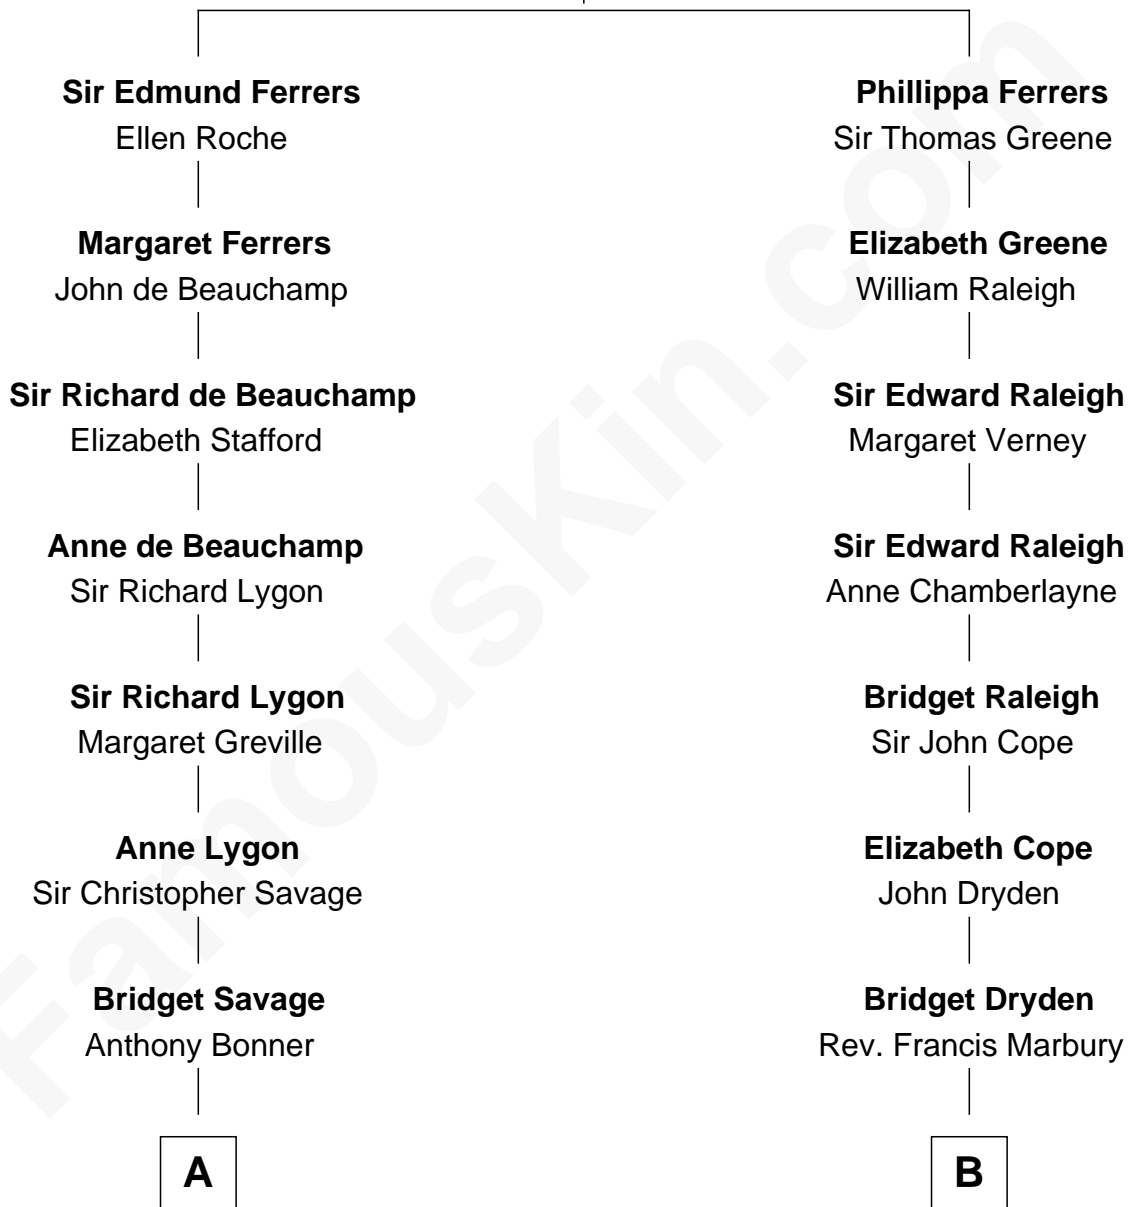

# FamousKin.com Relationship Chart of

**Thomas Pynchon**

*American Novelist*

18th cousin of

**Tuesday Weld**

*TV and Movie Actress*

**Robert de Ferrers**  
Margaret Despencer

**C**

**Thomas Ruggles Pynchon**  
Catherine Frances Bennett

**Thomas Pynchon**  
*Novelist*

**D**

**Lothrop Motley Weld**  
Yosene Balfour Ker

**Tuesday Weld**  
*TV and Movie Actress*

FamousKin.com