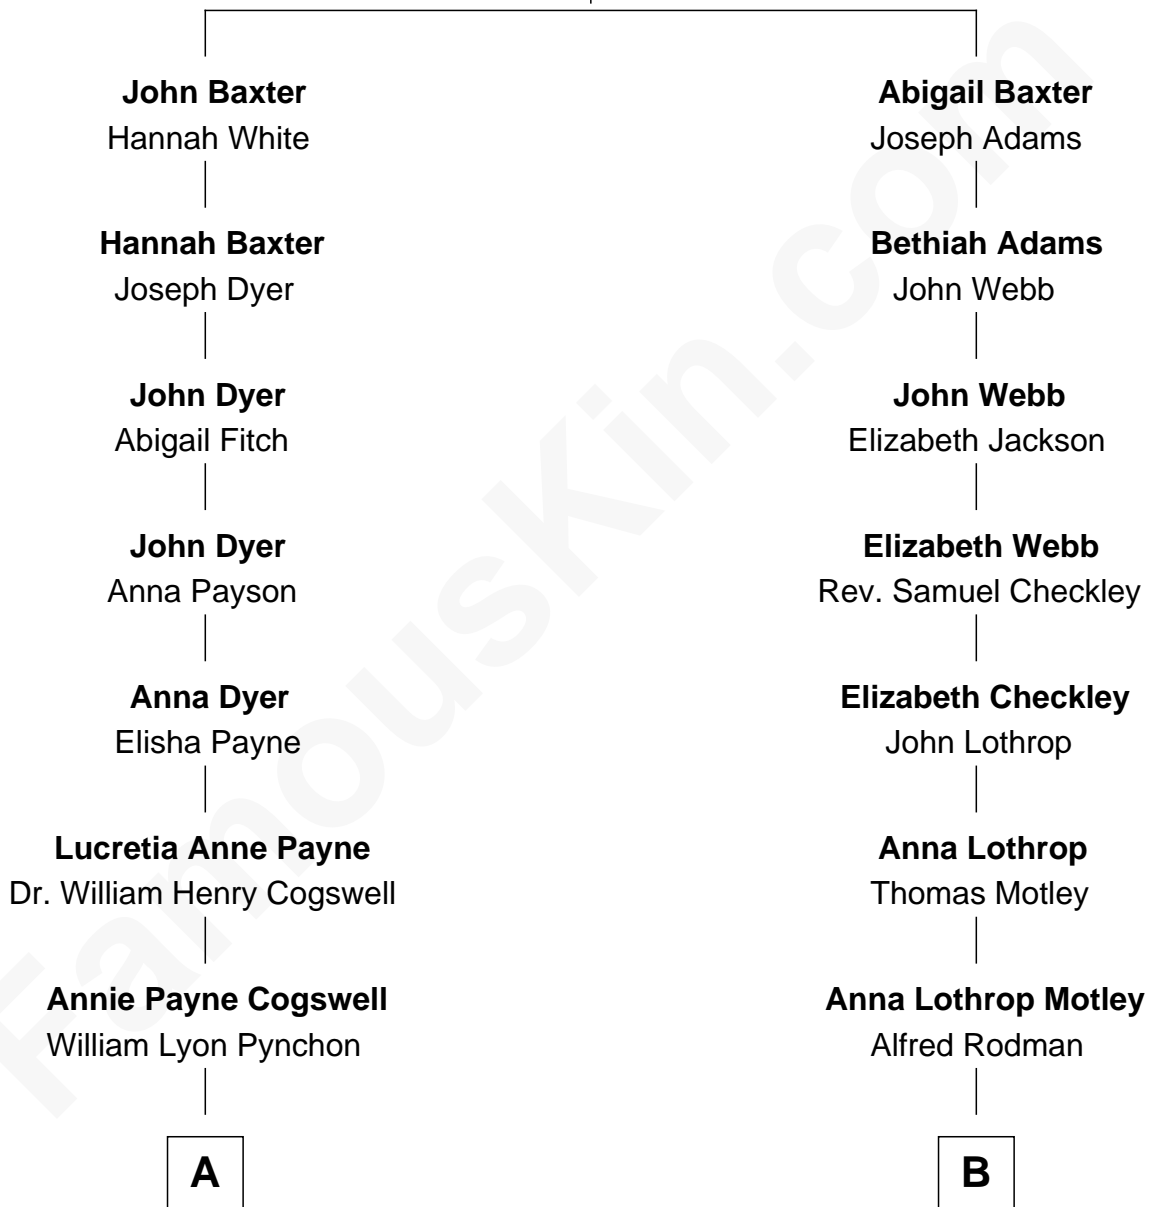

FamousKin.com
Relationship Chart of
Thomas Pynchon
American Novelist

9th cousin 1 time removed of

Tuesday Weld
TV and Movie Actress

Gregory Baxter
 Margaret - - - - -

A

William Henry Chichele Pynchon

Carrie Susan Moyses

Thomas Ruggles Pynchon

Catherine Frances Bennett

Thomas Pynchon

Novelist

B

Eloise Rodman

Stephen Minot Weld

Edward Motley Weld

Sarah Lothrop King

Lothrop Motley Weld

Yosene Balfour Ker

Tuesday Weld

TV and Movie Actress