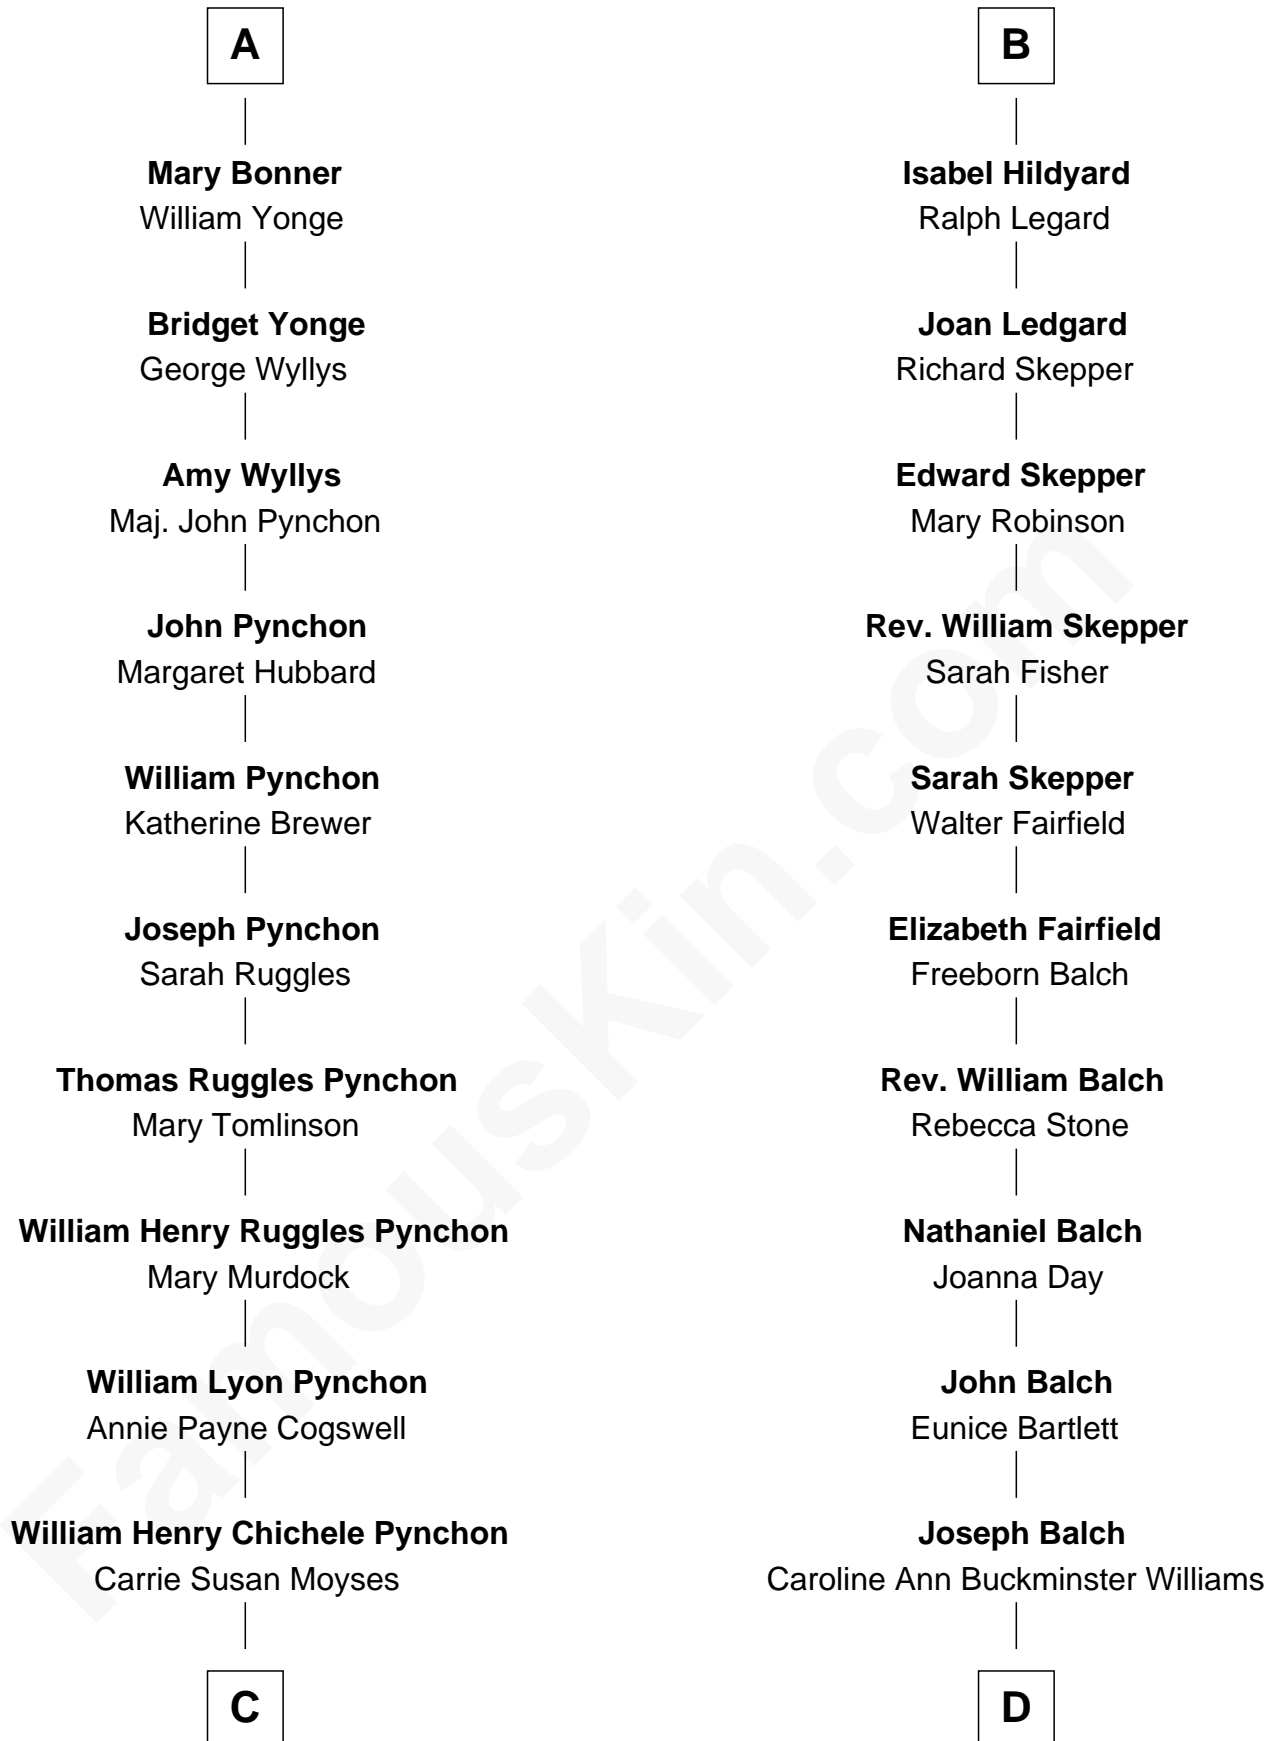

FamousKin.com
Relationship Chart of
Thomas Pynchon
American Novelist

18th cousin 3 times removed of

Tuesday Weld
TV and Movie Actress

C

Thomas Ruggles Pynchon
Catherine Frances Bennett

Thomas Pynchon
Novelist

D

Sarah Bartlett Balch
Stephen Minot Weld

Stephen Minot Weld
Eloise Rodman

Edward Motley Weld
Sarah Lothrop King

Lothrop Motley Weld
Yosene Balfour Ker

Tuesday Weld
TV and Movie Actress

FamousKin.com