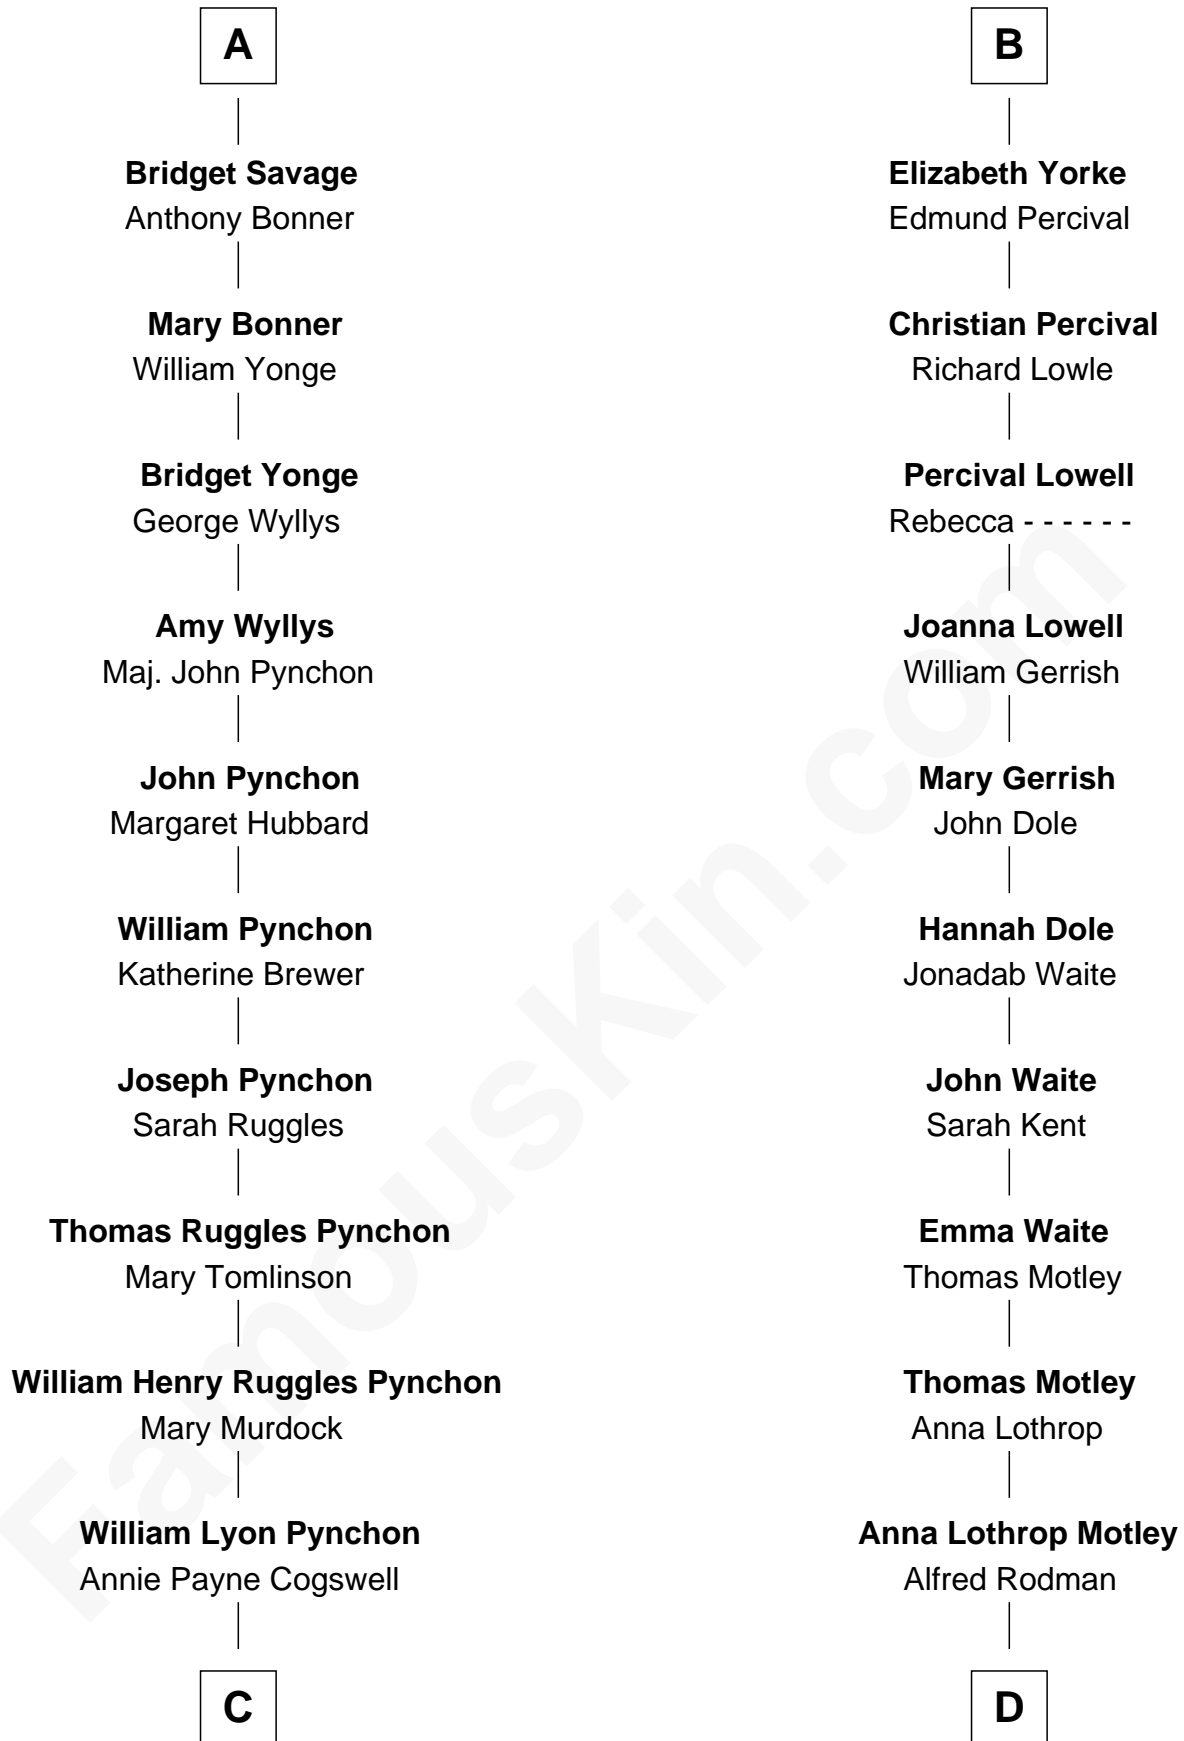

FamousKin.com
Relationship Chart of
Thomas Pynchon
American Novelist

19th cousin 1 time removed of
Tuesday Weld
TV and Movie Actress

Humphrey de Bohun
 Elizabeth Plantagenet

Sir William de Bohun
 Elizabeth de Badlesmere

Joan Goushill
 Sir Thomas Stanley

Sir John Luttrell
 Margaret Touchet

Katherine Stanley
 Sir John Savage

Sir James Luttrell
 Elizabeth Courtnay

Sir Christopher Savage
 Anne Stanley

Sir Hugh Luttrell
 Margaret Hill

Sir Christopher Savage
 Anne Lygon

Eleanor Luttrell
 Roger Yorke

A

B

C

William Henry Chichele Pynchon

Carrie Susan Moyses

Thomas Ruggles Pynchon

Catherine Frances Bennett

Thomas Pynchon

Novelist

D

Eloise Rodman

Stephen Minot Weld

Edward Motley Weld

Sarah Lothrop King