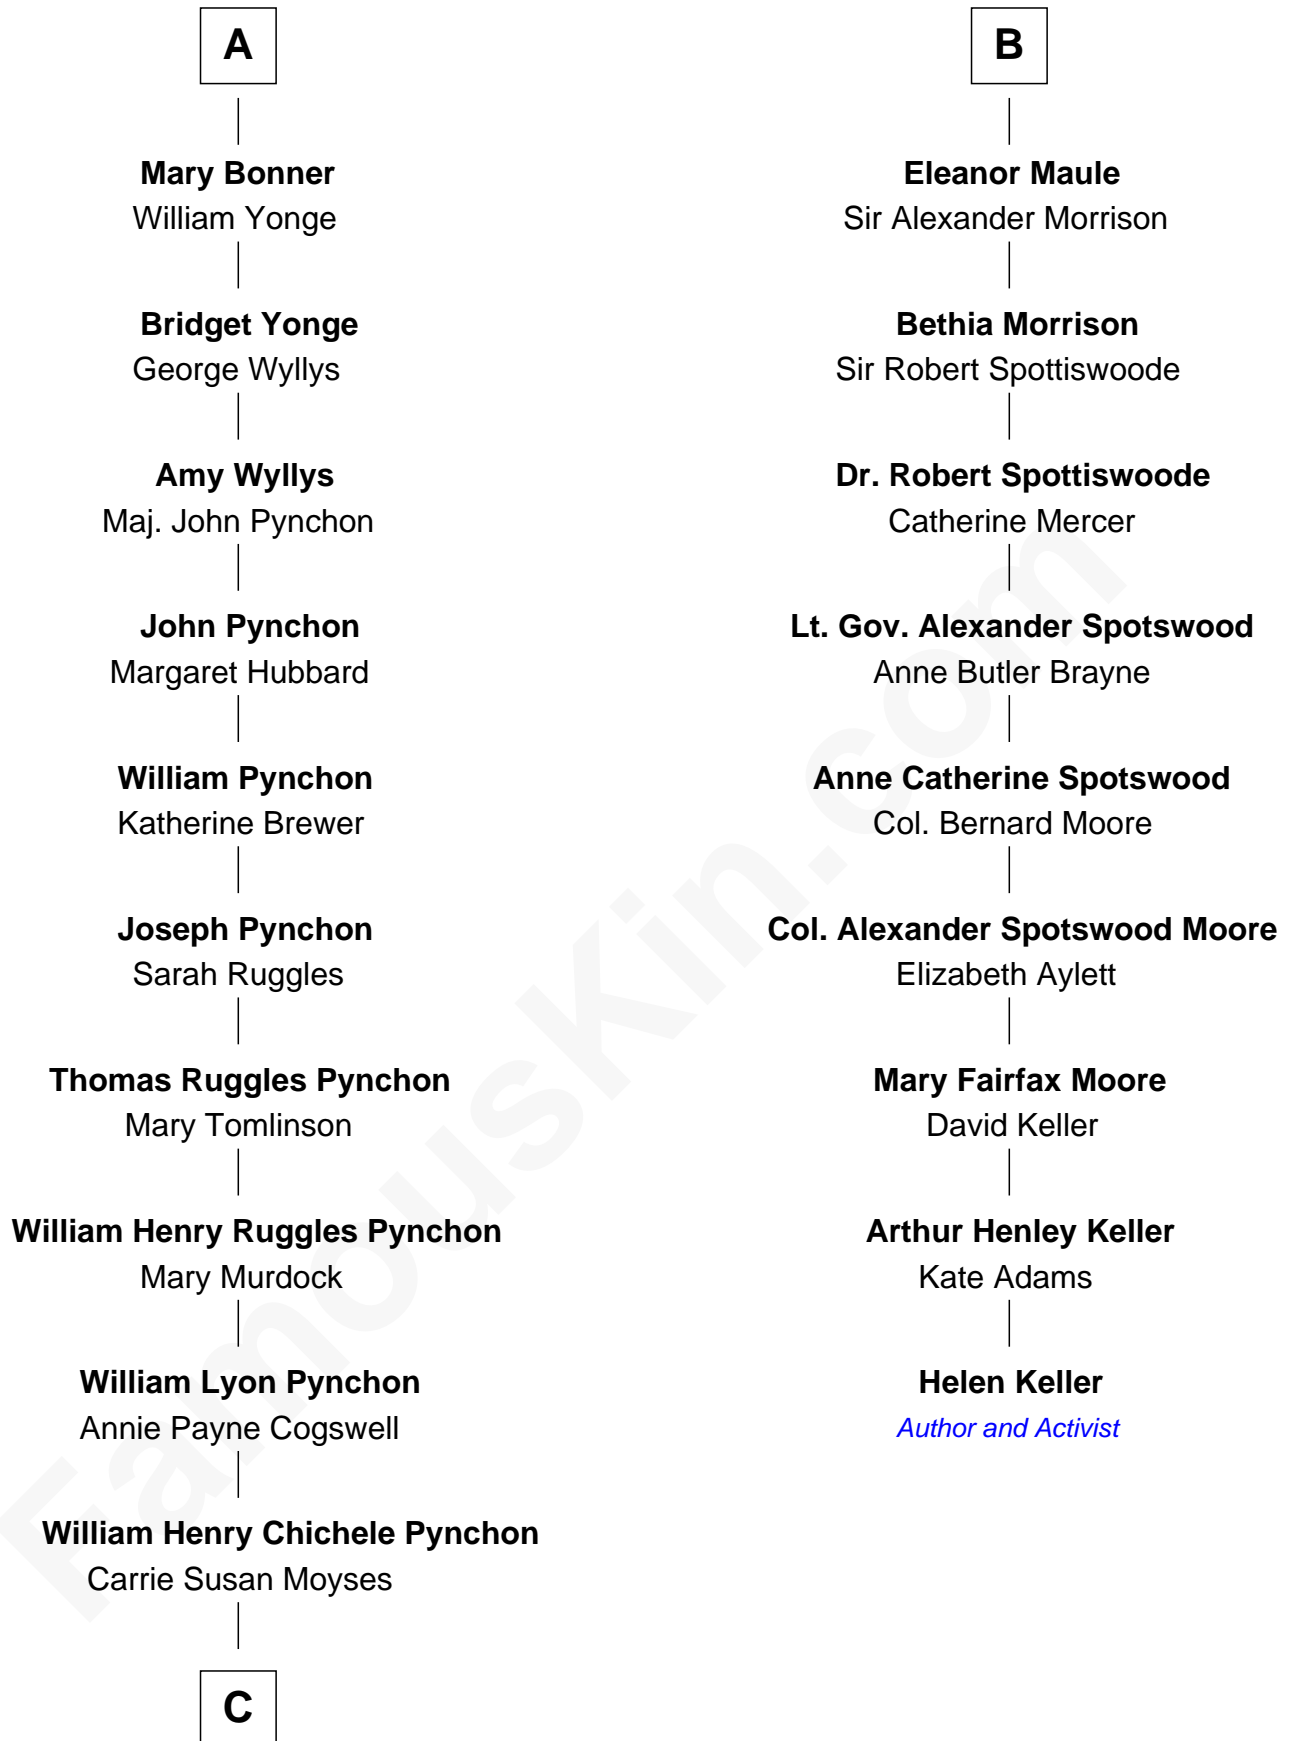

## Relationship Chart of

### Thomas Pynchon

*American Novelist*

15th cousin 3 times removed of

**Helen Keller**  
*Author and Activist*

**Richard Fitzalan**  
Eleanor Plantagenet

**C**

**Thomas Ruggles Pynchon**  
Catherine Frances Bennett