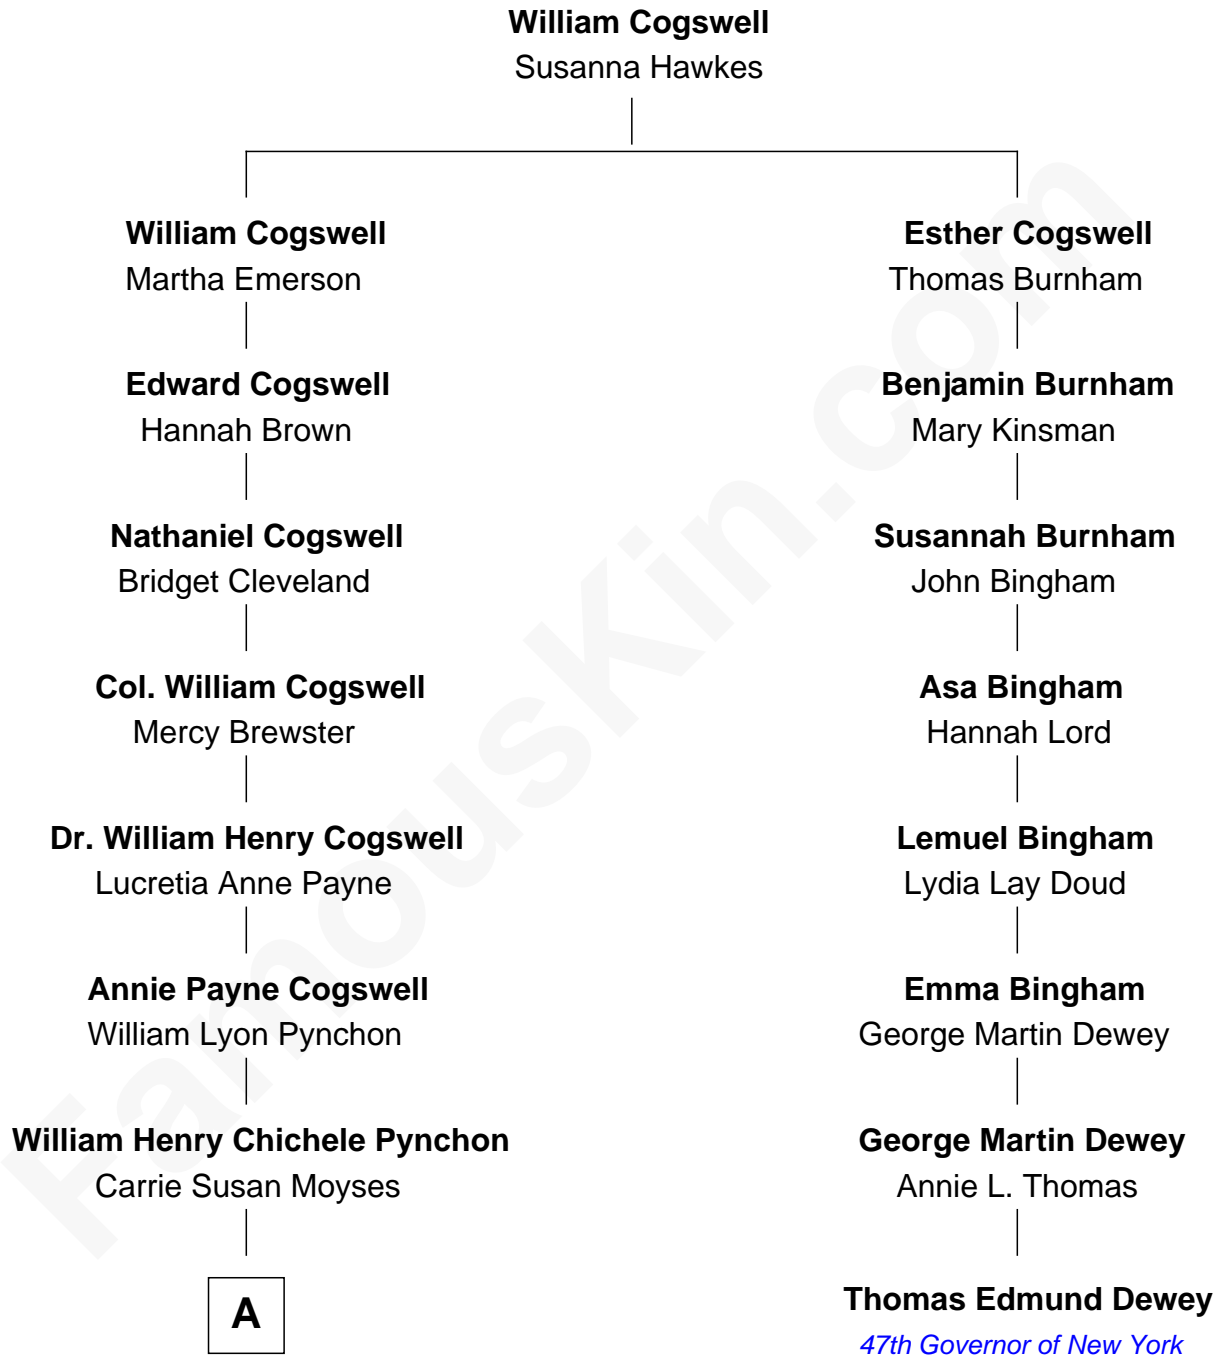

FamousKin.com
Relationship Chart of
Thomas Pynchon
American Novelist

7th cousin 1 time removed of
Thomas Edmund Dewey
47th Governor of New York

A

Thomas Ruggles Pynchon
Catherine Frances Bennett

Thomas Pynchon
Novelist

FamousKin.com