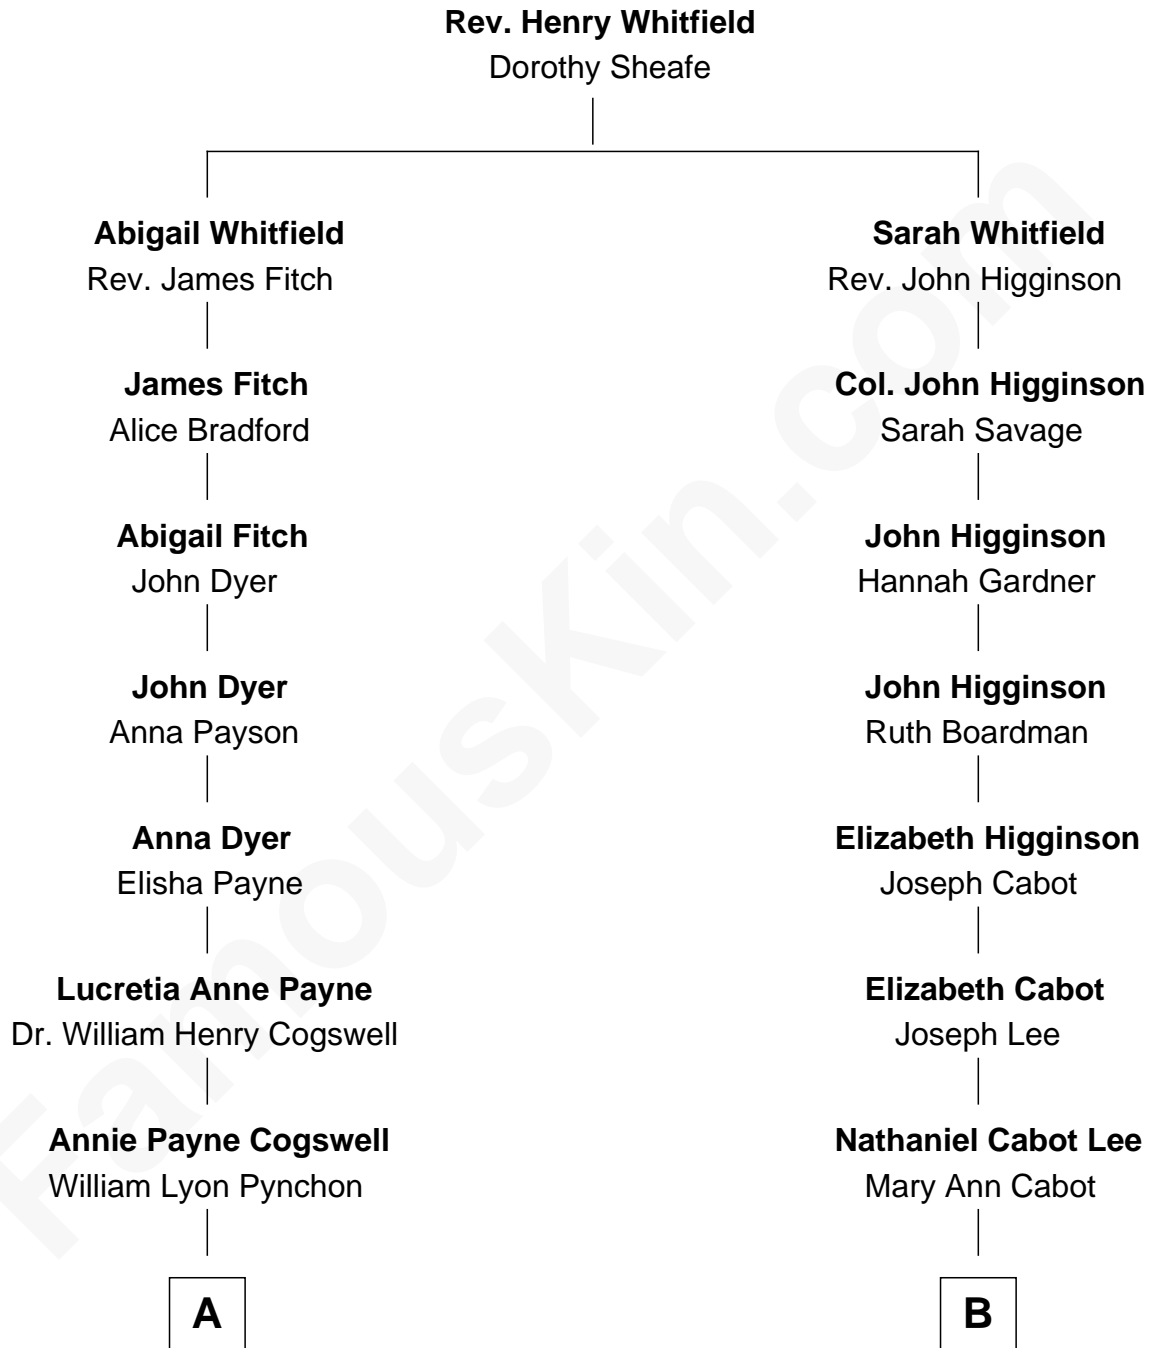

**FamousKin.com**  
**Relationship Chart of**  
**Thomas Pynchon**  
*American Novelist*

9th cousin 1 time removed of  
**Leverett Saltonstall**  
*55th Governor of Massachusetts*

**A**

**William Henry Chichele Pynchon**

Carrie Susan Moyses

**Thomas Ruggles Pynchon**

Catherine Frances Bennett

**Thomas Pynchon**

*Novelist*

**B**

**John Clarke Lee**

Harriet Paine Rose

**Rose Smith Lee**

Leverett Saltonstall

**Richard Middlecott Saltonstall**

Eleanor Brooks

**Leverett Saltonstall**

*55th Governor of Massachusetts*