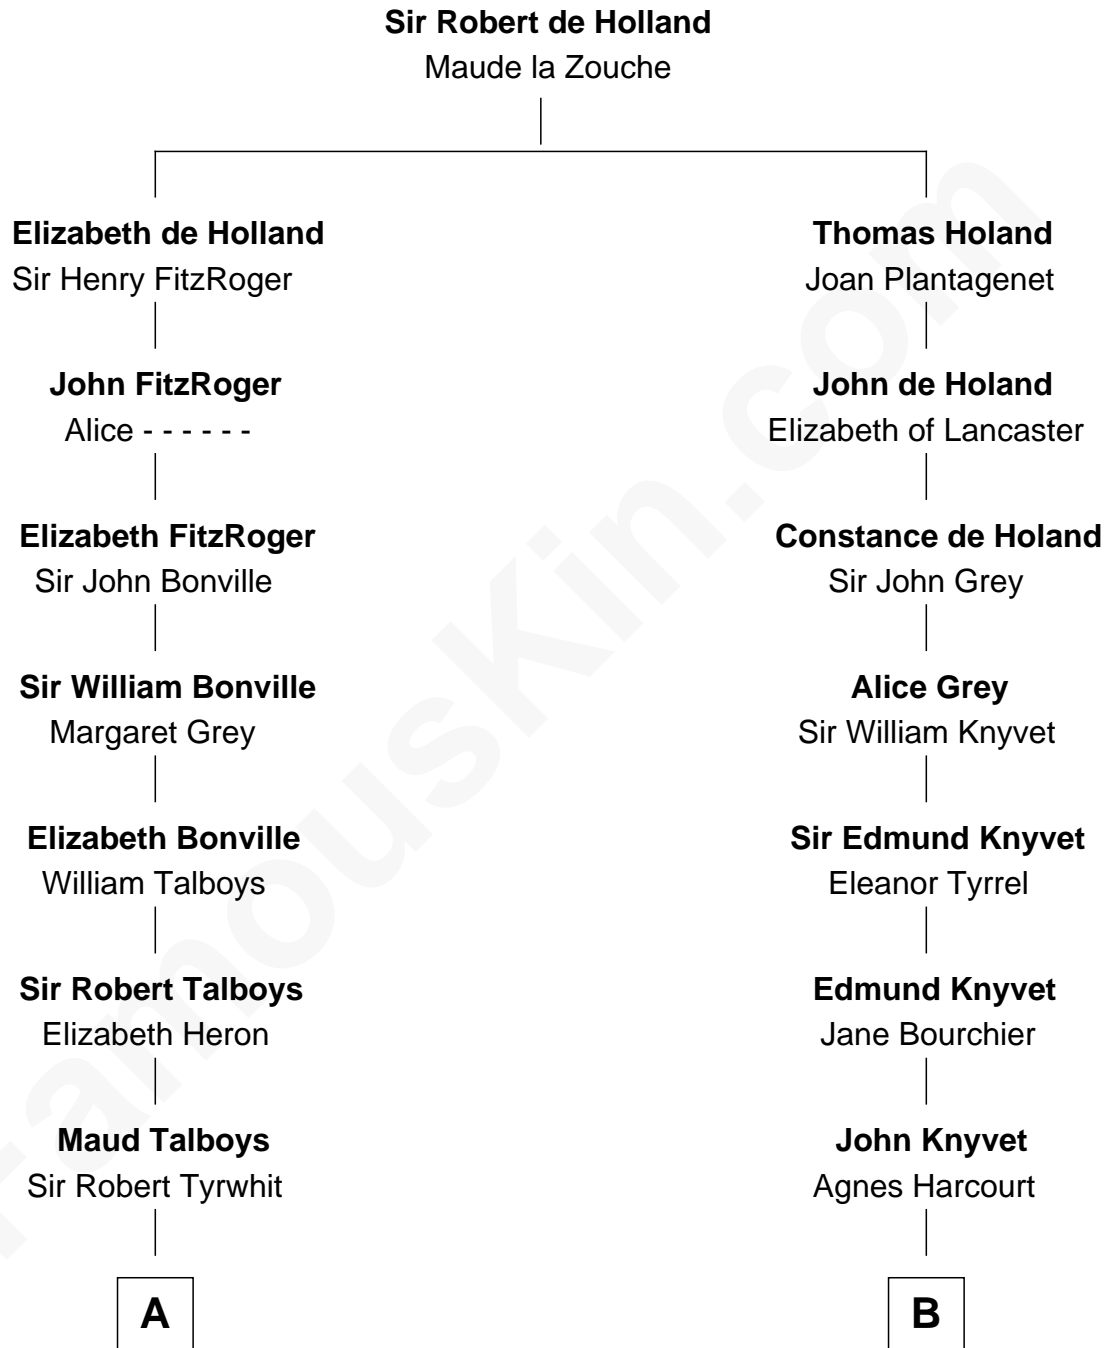

**FamousKin.com**  
**Relationship Chart of**  
**Thomas Pynchon**  
*American Novelist*

17th cousin 3 times removed of  
**Leverett Saltonstall**  
*55th Governor of Massachusetts*

**C**

—  
**Annie Payne Cogswell**

William Lyon Pynchon

—  
**William Henry Chichele Pynchon**

Carrie Susan Moyses

—  
**Thomas Ruggles Pynchon**

Catherine Frances Bennett

—  
**Thomas Pynchon**

*Novelist*

FamousKin.com