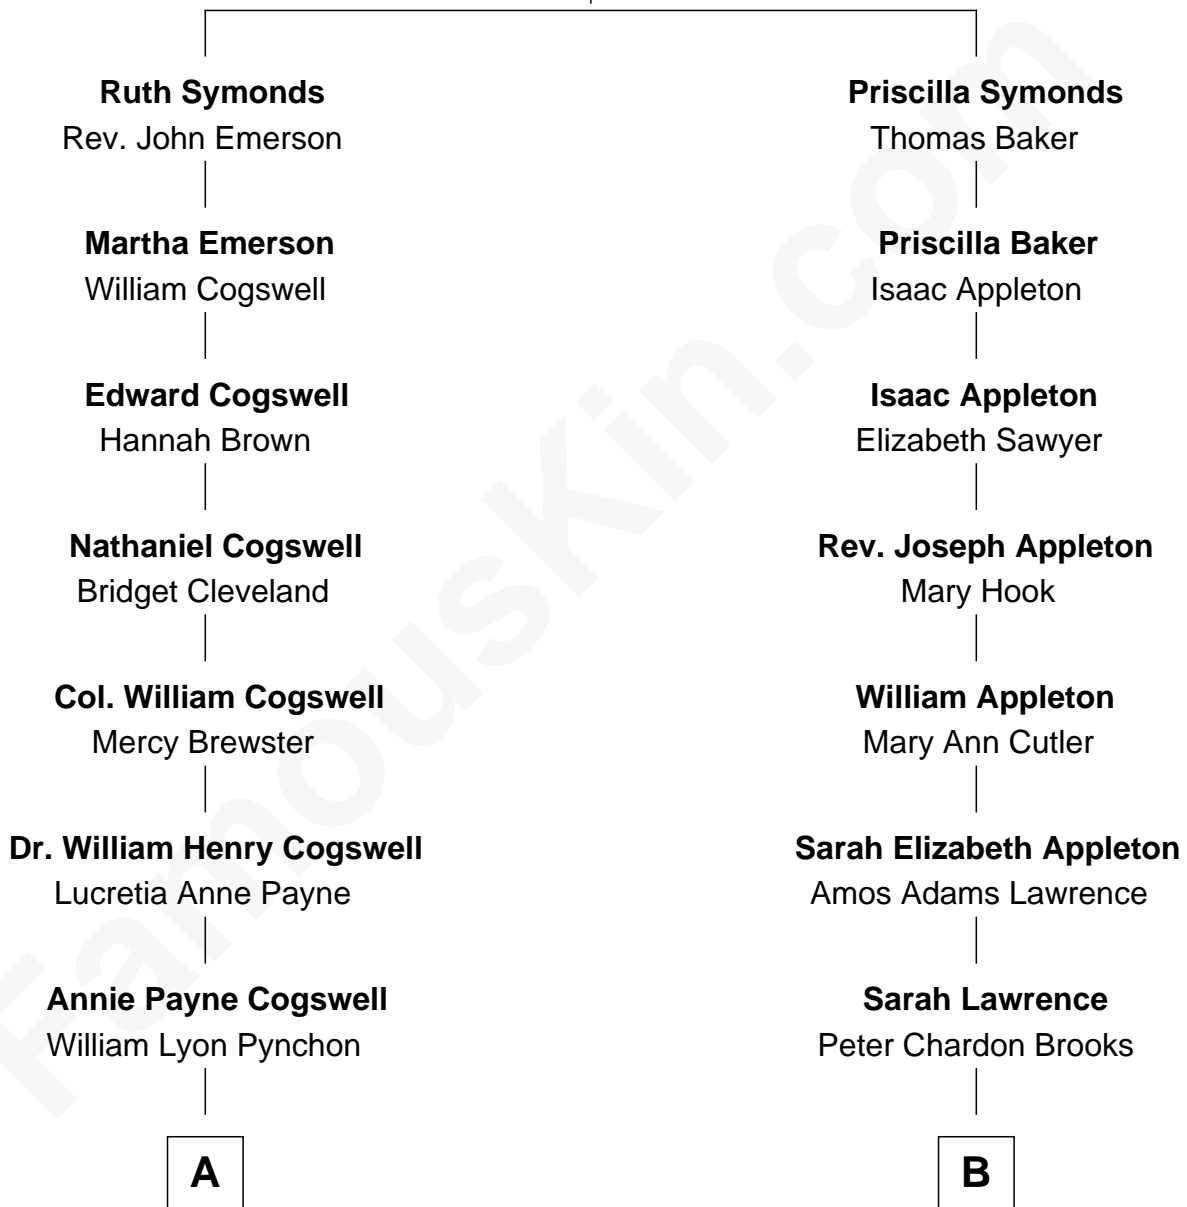

FamousKin.com
Relationship Chart of
Thomas Pynchon
American Novelist

8th cousin 1 time removed of
Leverett Saltonstall
55th Governor of Massachusetts

Samuel Symonds
 Martha Reade

A

William Henry Chichele Pynchon

Carrie Susan Moyses

Thomas Ruggles Pynchon

Catherine Frances Bennett

Thomas Pynchon

Novelist

B

Eleanor Brooks

Richard Middlecott Saltonstall

Leverett Saltonstall

55th Governor of Massachusetts

FamousKin.com