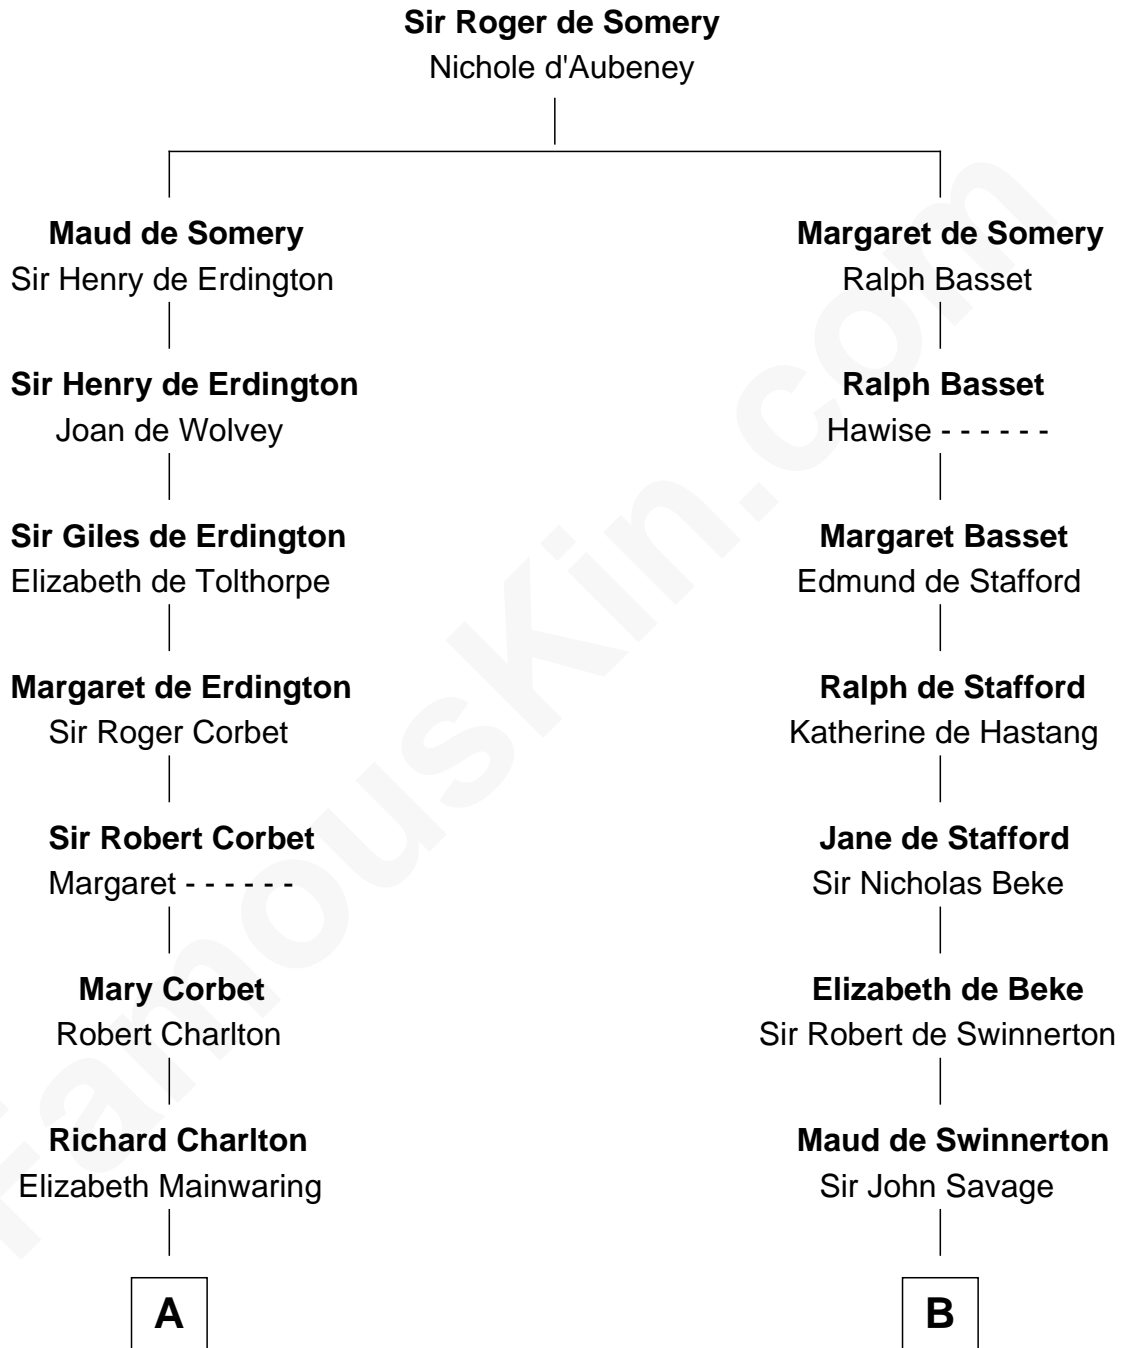

FamousKin.com
Relationship Chart of
Thomas Pynchon
American Novelist

19th cousin 1 time removed of
Abraham Baldwin
Signer of the U.S. Constitution

C

William Lyon Pynchon
Annie Payne Cogswell

William Henry Chichele Pynchon
Carrie Susan Moyses

Thomas Ruggles Pynchon
Catherine Frances Bennett

Thomas Pynchon
Novelist

D

Timothy Baldwin
Bathsheba Stone

Michael Baldwin
Lucy Dudley

Abraham Baldwin
Signer of the U.S. Constitution

FamousKin.com