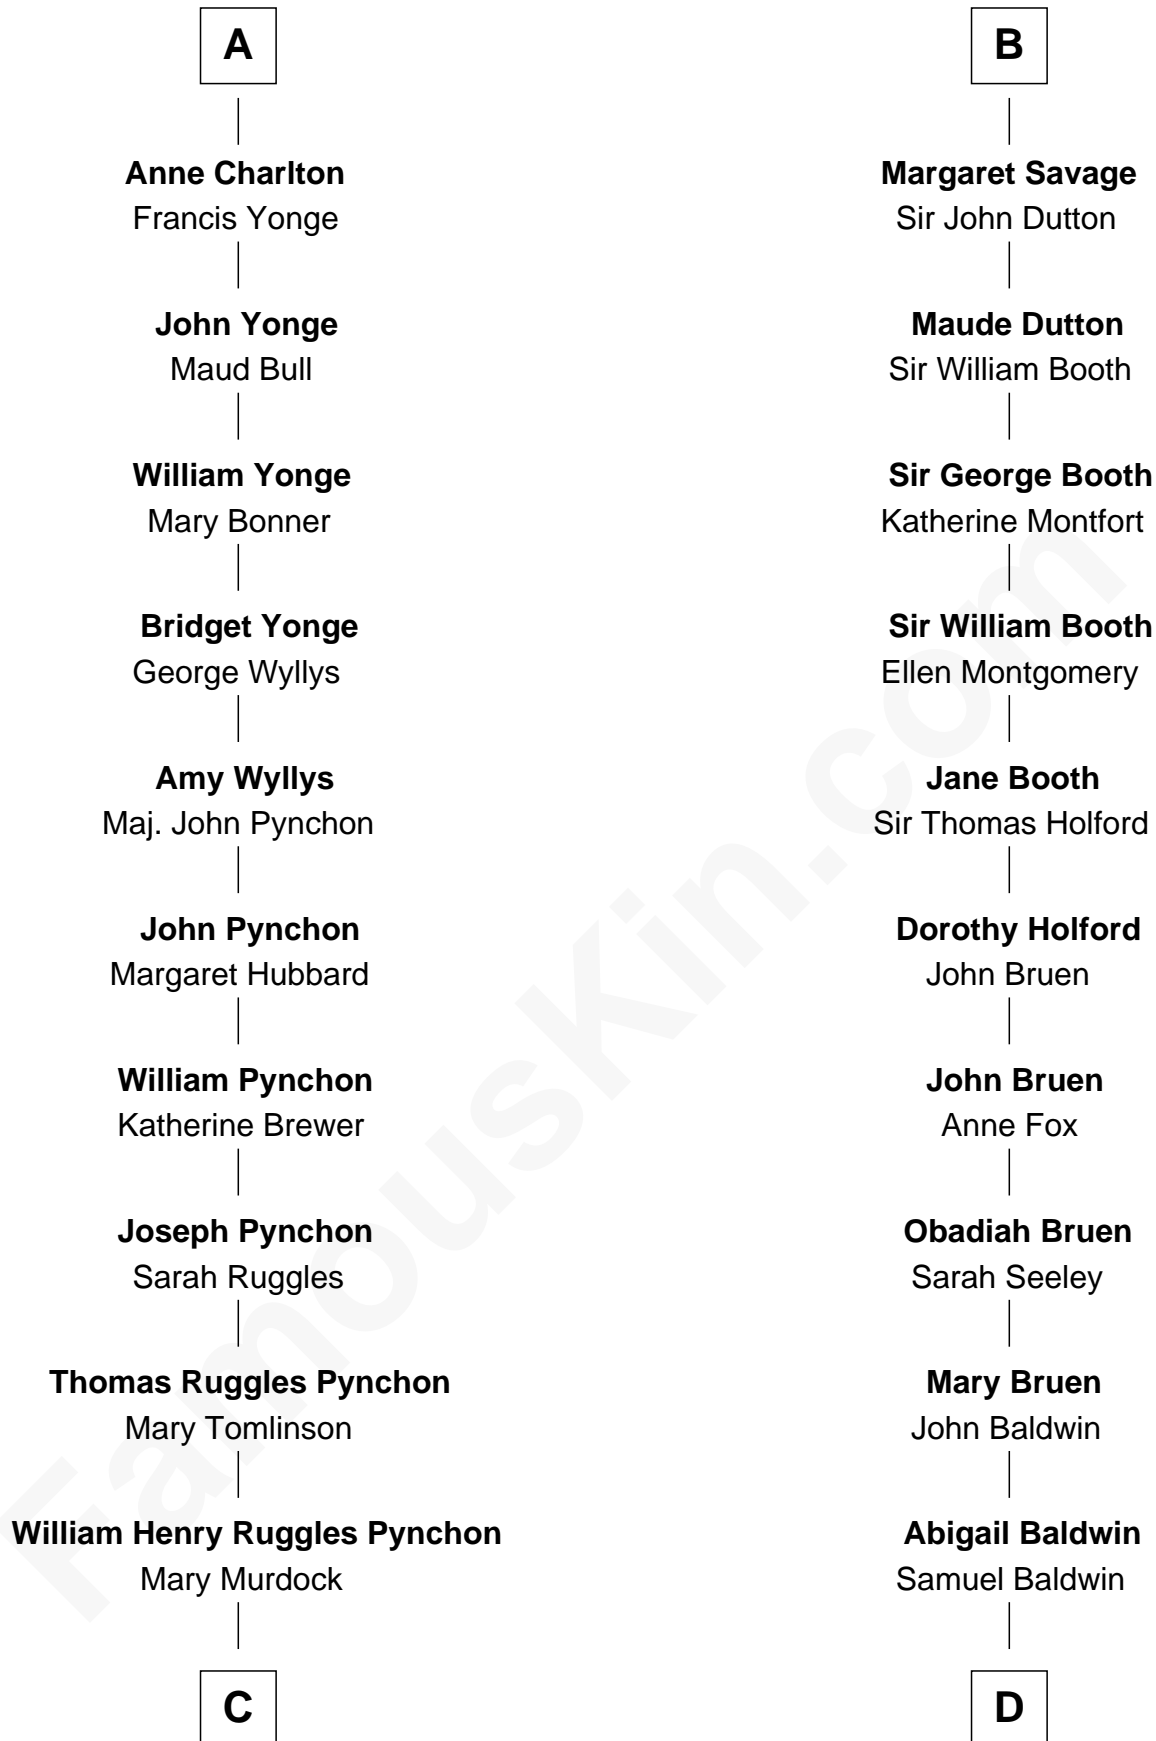

FamousKin.com
Relationship Chart of
Thomas Pynchon
American Novelist

19th cousin 1 time removed of
Abraham Baldwin
Signer of the U.S. Constitution

C

William Lyon Pynchon
Annie Payne Cogswell

William Henry Chichele Pynchon
Carrie Susan Moyses

Thomas Ruggles Pynchon
Catherine Frances Bennett

Thomas Pynchon
Novelist

D

Timothy Baldwin
Bathsheba Stone

Michael Baldwin
Lucy Dudley

Abraham Baldwin
Signer of the U.S. Constitution

FamousKin.com