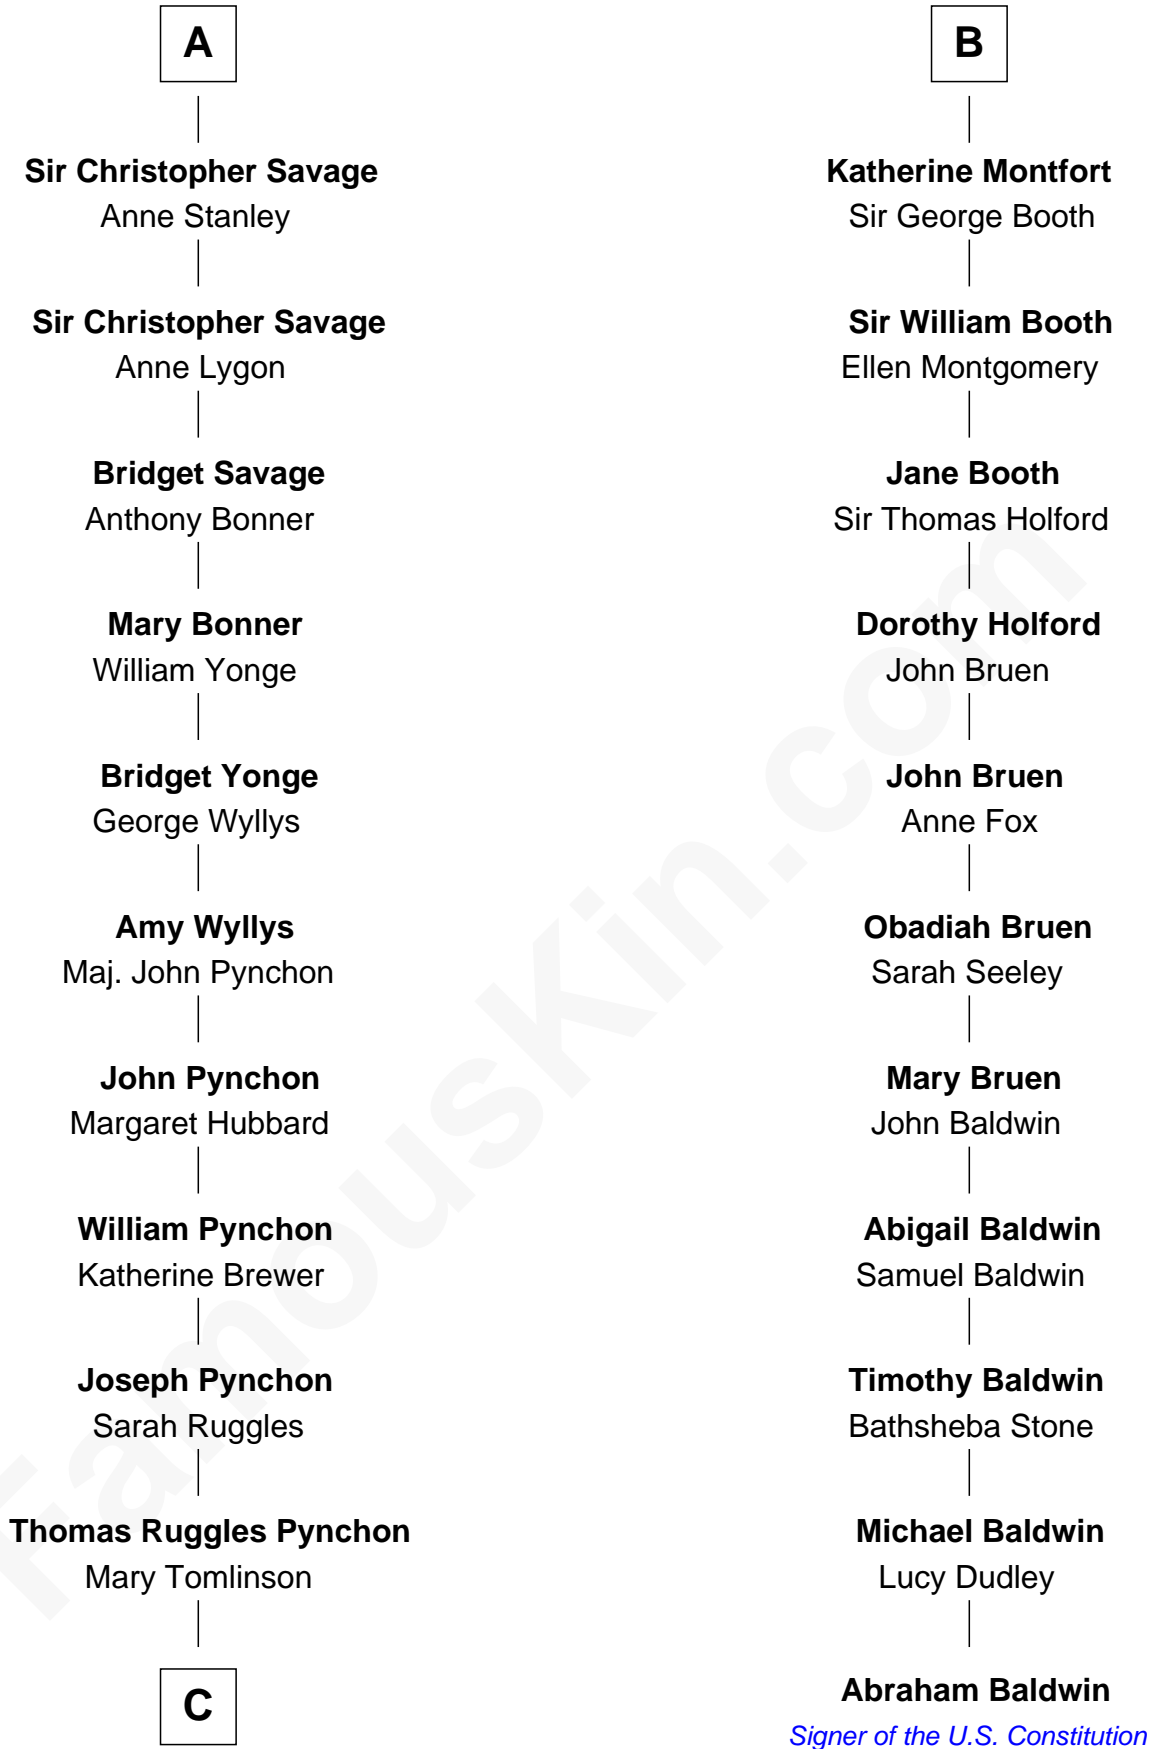

FamousKin.com
Relationship Chart of
Thomas Pynchon
American Novelist

17th cousin 4 times removed of

Abraham Baldwin
Signer of the U.S. Constitution

C

William Henry Ruggles Pynchon

Mary Murdock

William Lyon Pynchon

Annie Payne Cogswell

William Henry Chichele Pynchon

Carrie Susan Moyses

Thomas Ruggles Pynchon

Catherine Frances Bennett

Thomas Pynchon

Novelist

FamousKin.com