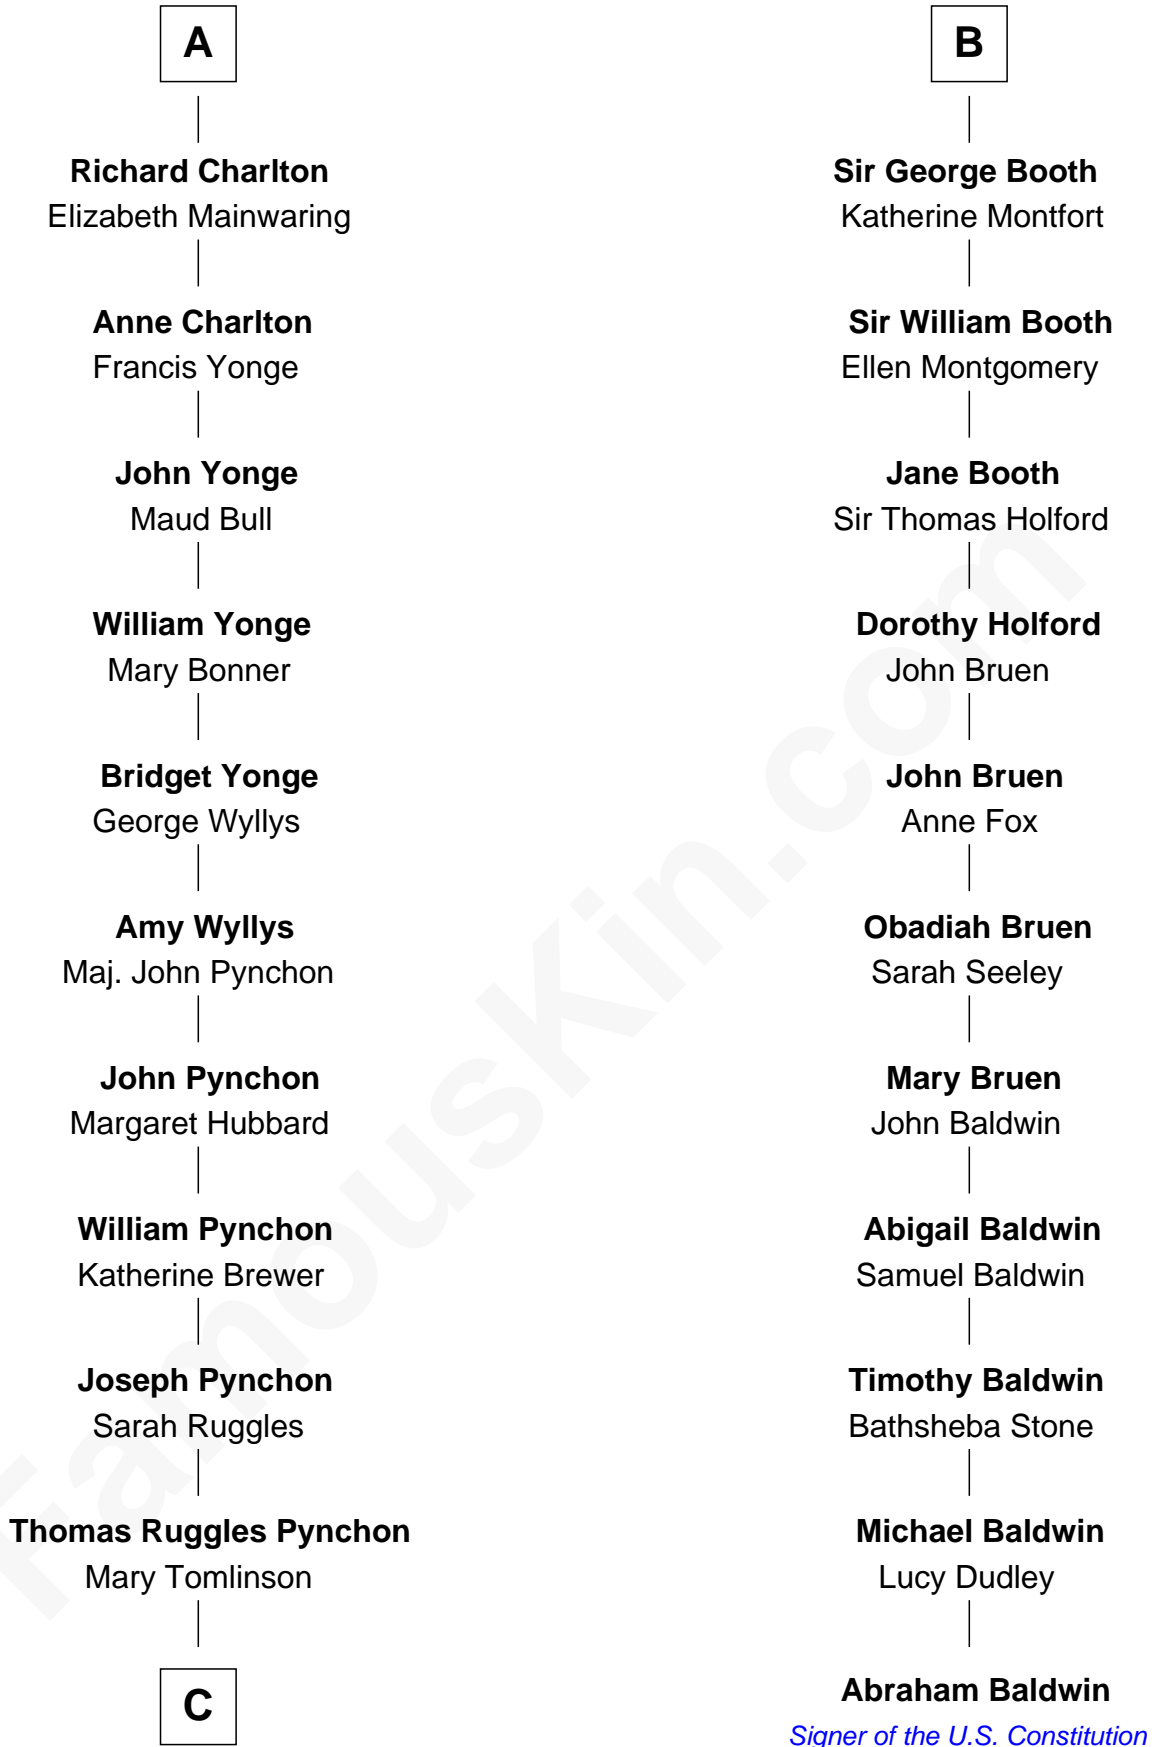

FamousKin.com
Relationship Chart of
Thomas Pynchon
American Novelist

17th cousin 4 times removed of
Abraham Baldwin
Signer of the U.S. Constitution

C

William Henry Ruggles Pynchon

Mary Murdock

William Lyon Pynchon

Annie Payne Cogswell

William Henry Chichele Pynchon

Carrie Susan Moyses

Thomas Ruggles Pynchon

Catherine Frances Bennett

Thomas Pynchon

Novelist

FamousKin.com