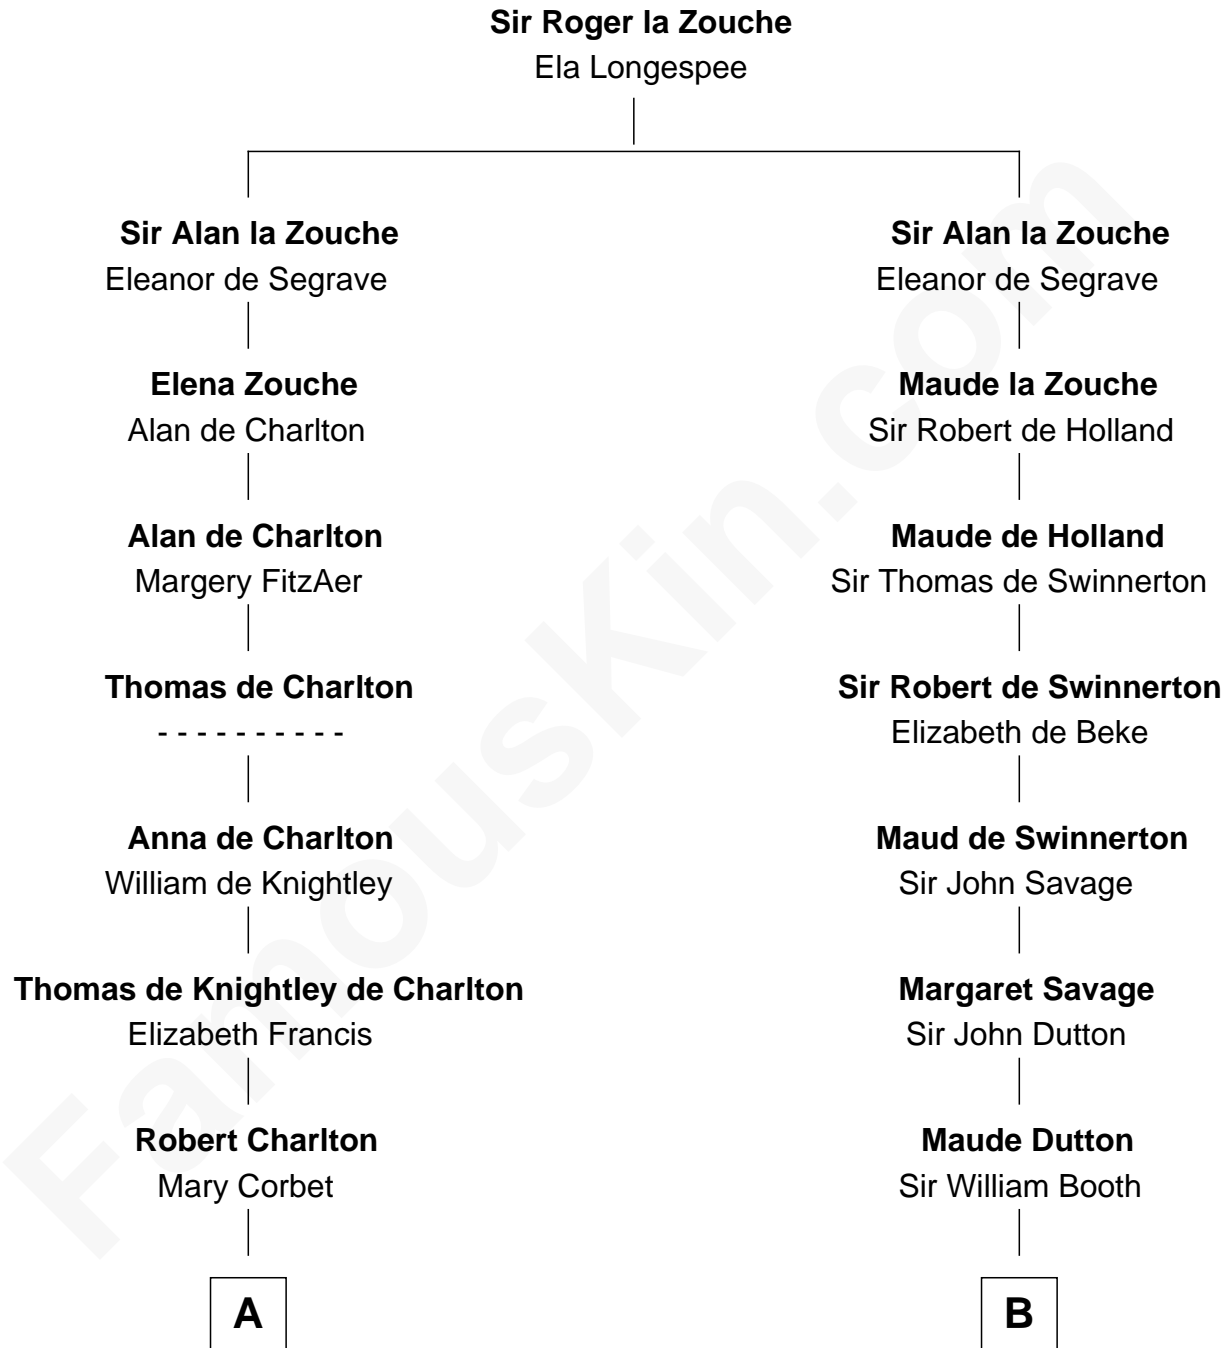

FamousKin.com
Relationship Chart of
Thomas Pynchon
American Novelist

17th cousin 4 times removed of
Abraham Baldwin
Signer of the U.S. Constitution

C

William Henry Ruggles Pynchon

Mary Murdock

William Lyon Pynchon

Annie Payne Cogswell

William Henry Chichele Pynchon

Carrie Susan Moyses

Thomas Ruggles Pynchon

Catherine Frances Bennett

Thomas Pynchon

Novelist

FamousKin.com