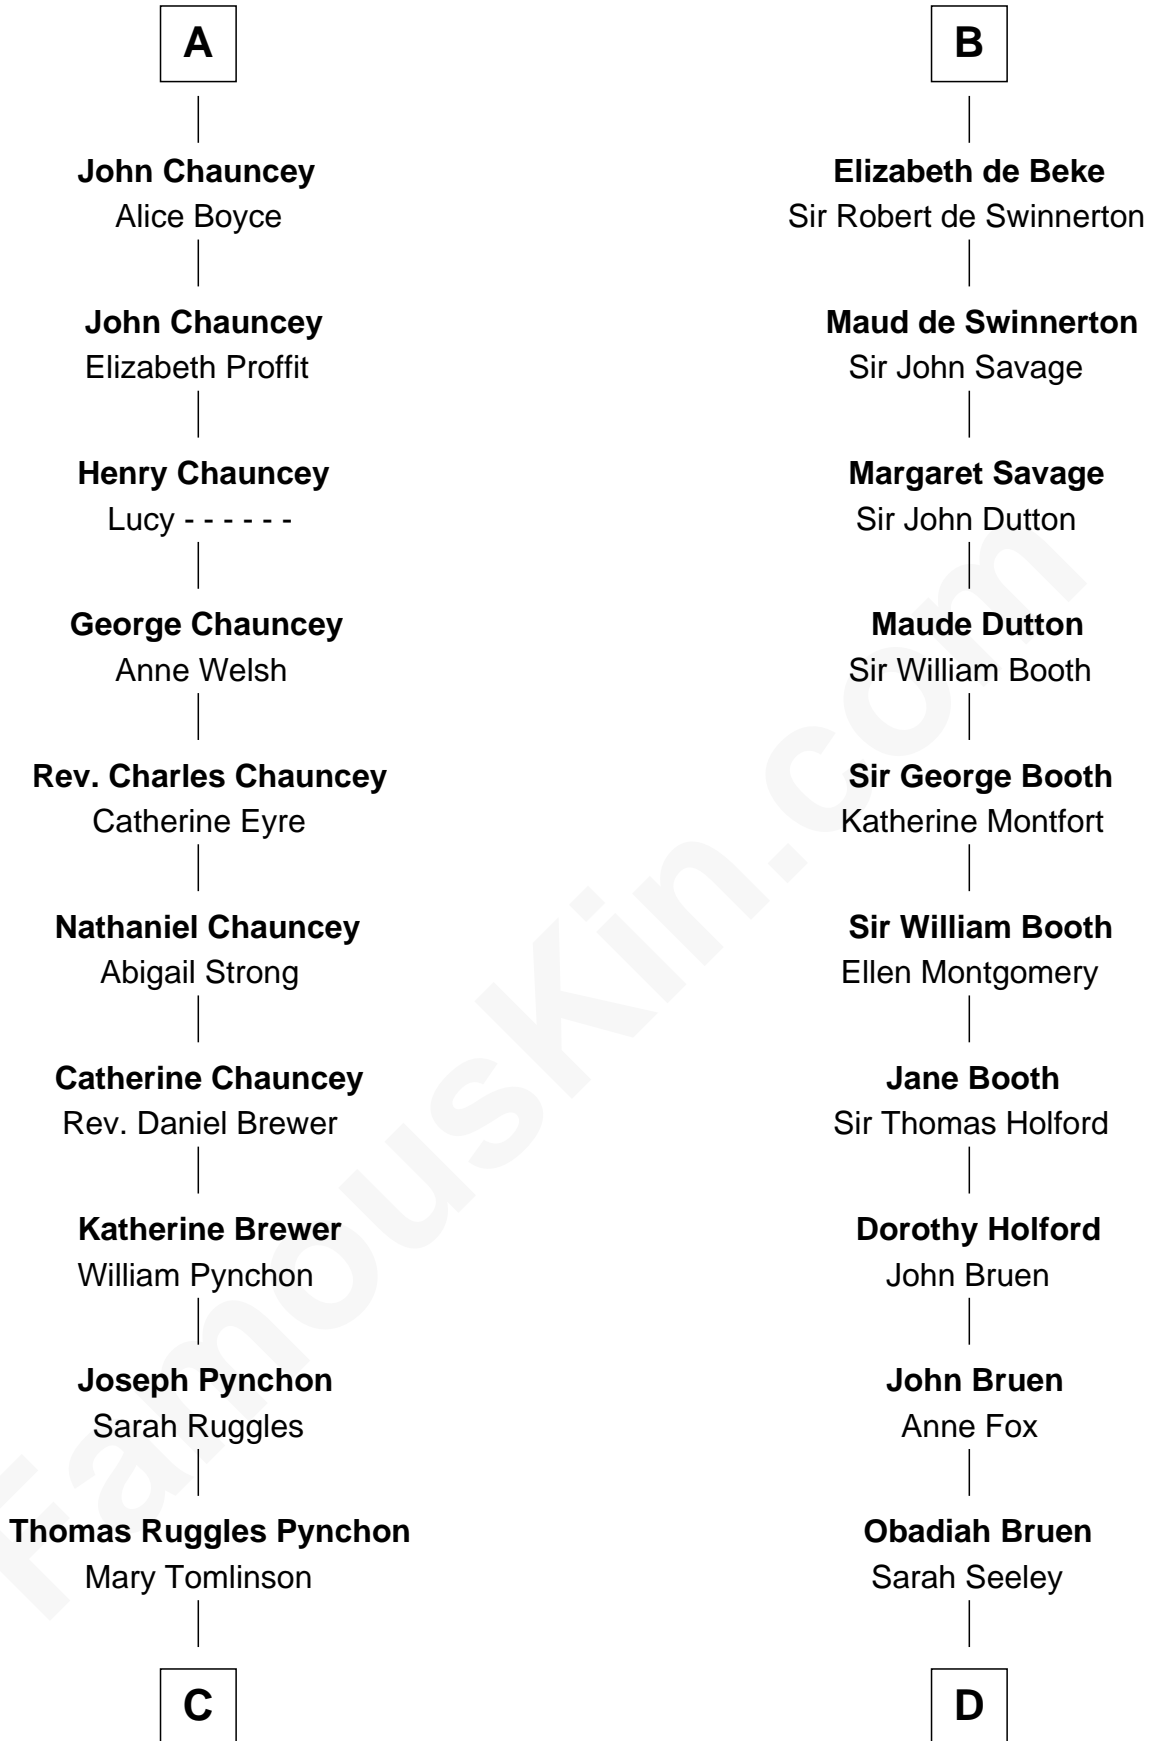

FamousKin.com Relationship Chart of

Thomas Pynchon

American Novelist

21st cousin of

Abraham Baldwin

Signer of the U.S. Constitution

C

William Henry Ruggles Pynchon

Mary Murdock

William Lyon Pynchon

Annie Payne Cogswell

William Henry Chichele Pynchon

Carrie Susan Moyses

Thomas Ruggles Pynchon

Catherine Frances Bennett

Thomas Pynchon

Novelist

D

Mary Bruen

John Baldwin

Abigail Baldwin

Samuel Baldwin

Timothy Baldwin

Bathsheba Stone