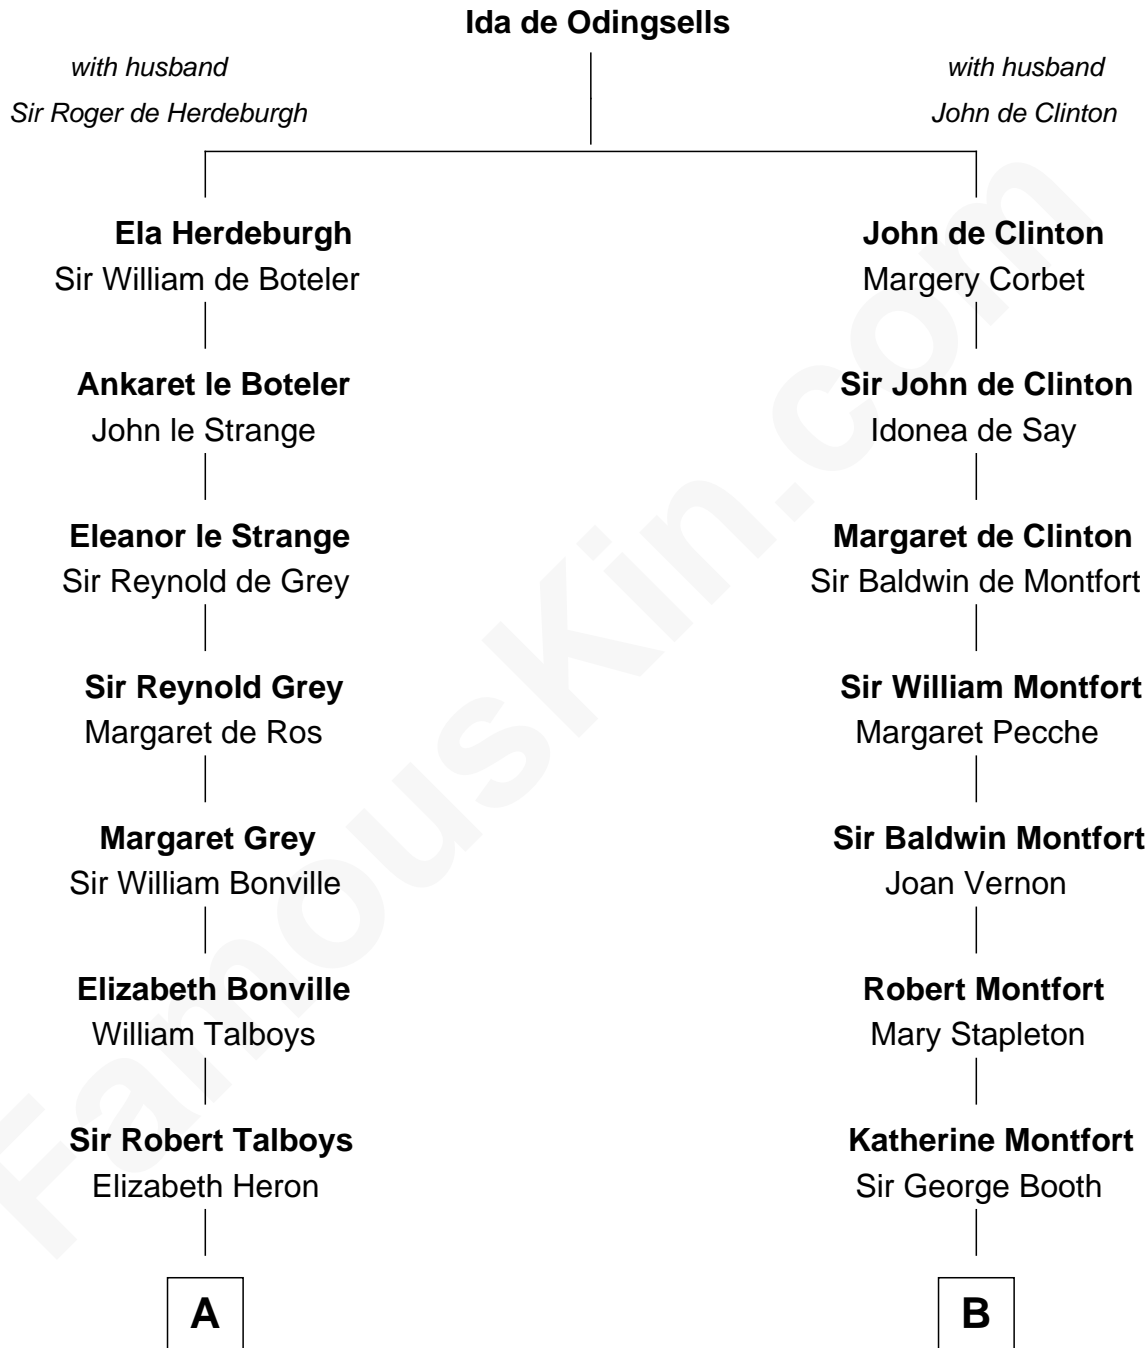

FamousKin.com
Relationship Chart of
Thomas Pynchon
American Novelist

16th cousin 5 times removed of
Abraham Baldwin
Signer of the U.S. Constitution

C

—
Dr. William Henry Cogswell

Lucretia Anne Payne

—
Annie Payne Cogswell

William Lyon Pynchon

—
William Henry Chichele Pynchon

Carrie Susan Moyses

—
Thomas Ruggles Pynchon

Catherine Frances Bennett

—
Thomas Pynchon

Novelist