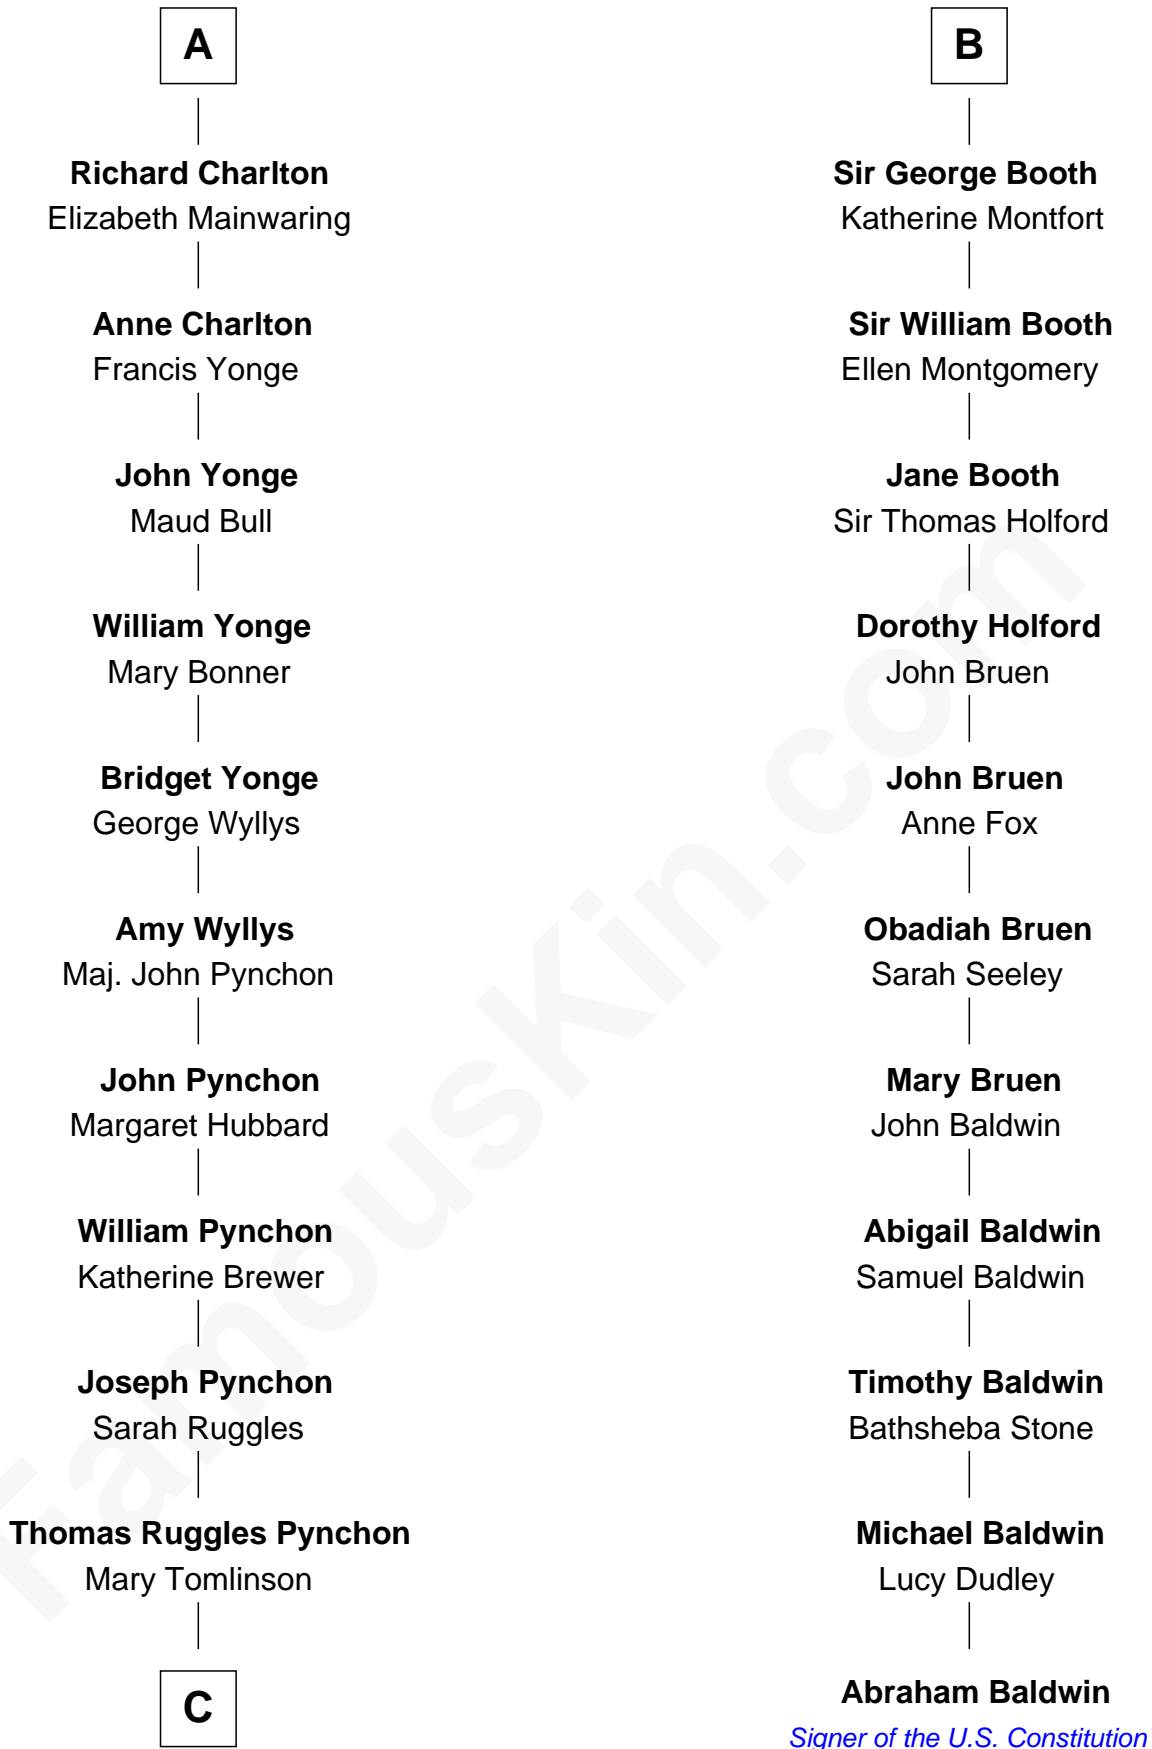

**FamousKin.com**  
**Relationship Chart of**  
**Thomas Pynchon**  
*American Novelist*

17th cousin 4 times removed of  
**Abraham Baldwin**  
*Signer of the U.S. Constitution*

**Nicholas de Segrave**

**C**

William Henry Ruggles Pynchon

Mary Murdock

William Lyon Pynchon

Annie Payne Cogswell

William Henry Chichele Pynchon

Carrie Susan Moyses

Thomas Ruggles Pynchon

Catherine Frances Bennett