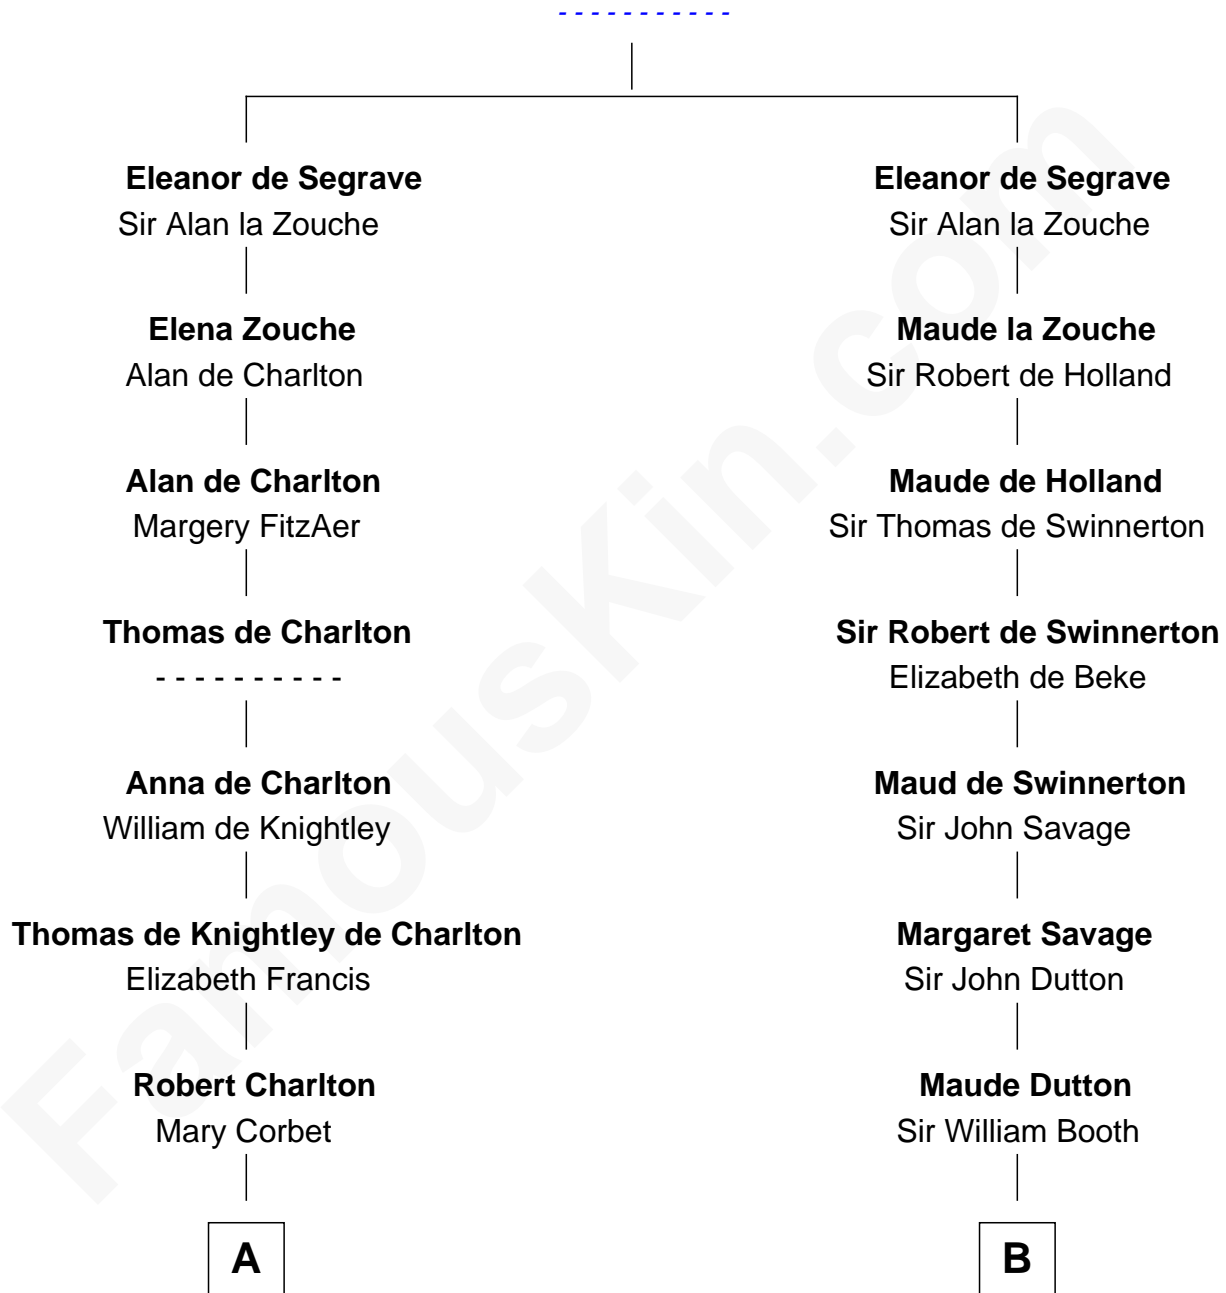

**FamousKin.com**  
**Relationship Chart of**  
**Thomas Pynchon**  
*American Novelist*

17th cousin 4 times removed of  
**Abraham Baldwin**  
*Signer of the U.S. Constitution*

**Nicholas de Segrave**

**C**

William Henry Ruggles Pynchon

Mary Murdock

William Lyon Pynchon

Annie Payne Cogswell

William Henry Chichele Pynchon

Carrie Susan Moyses

Thomas Ruggles Pynchon

Catherine Frances Bennett