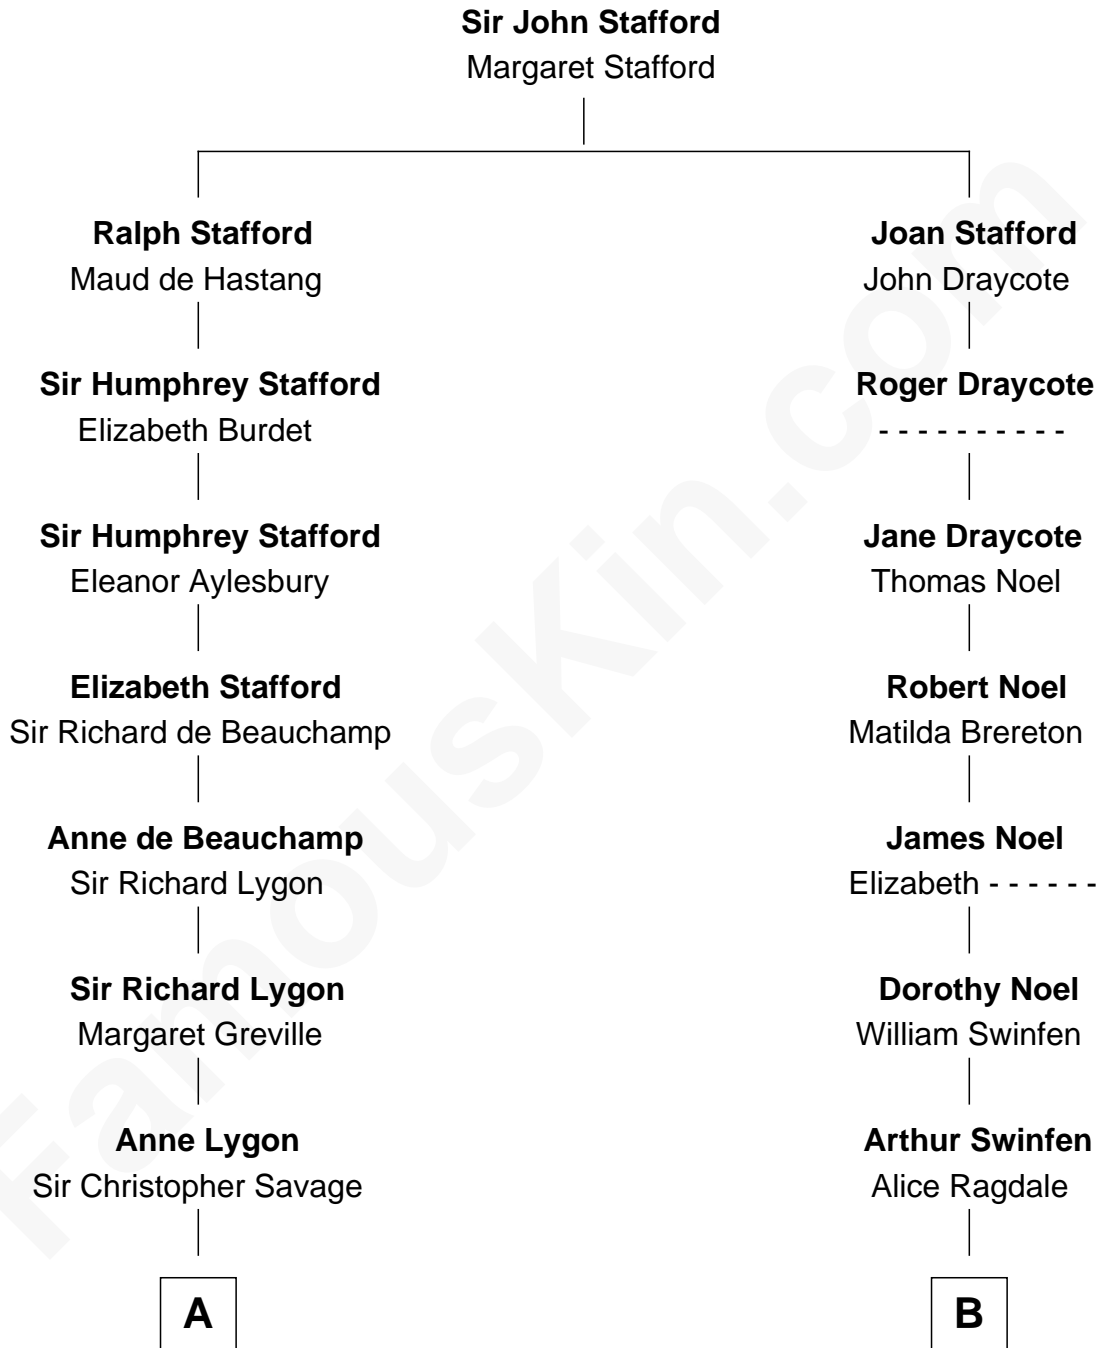

**FamousKin.com**  
**Relationship Chart of**  
**Thomas Pynchon**  
*American Novelist*

13th cousin 6 times removed of

**Charles Carroll**  
*Signer of the Declaration of Independence*

**C**

—  
**William Henry Chichele Pynchon**

Carrie Susan Moyses

—  
**Thomas Ruggles Pynchon**

Catherine Frances Bennett

—  
**Thomas Pynchon**

*Novelist*

FamousKin.com