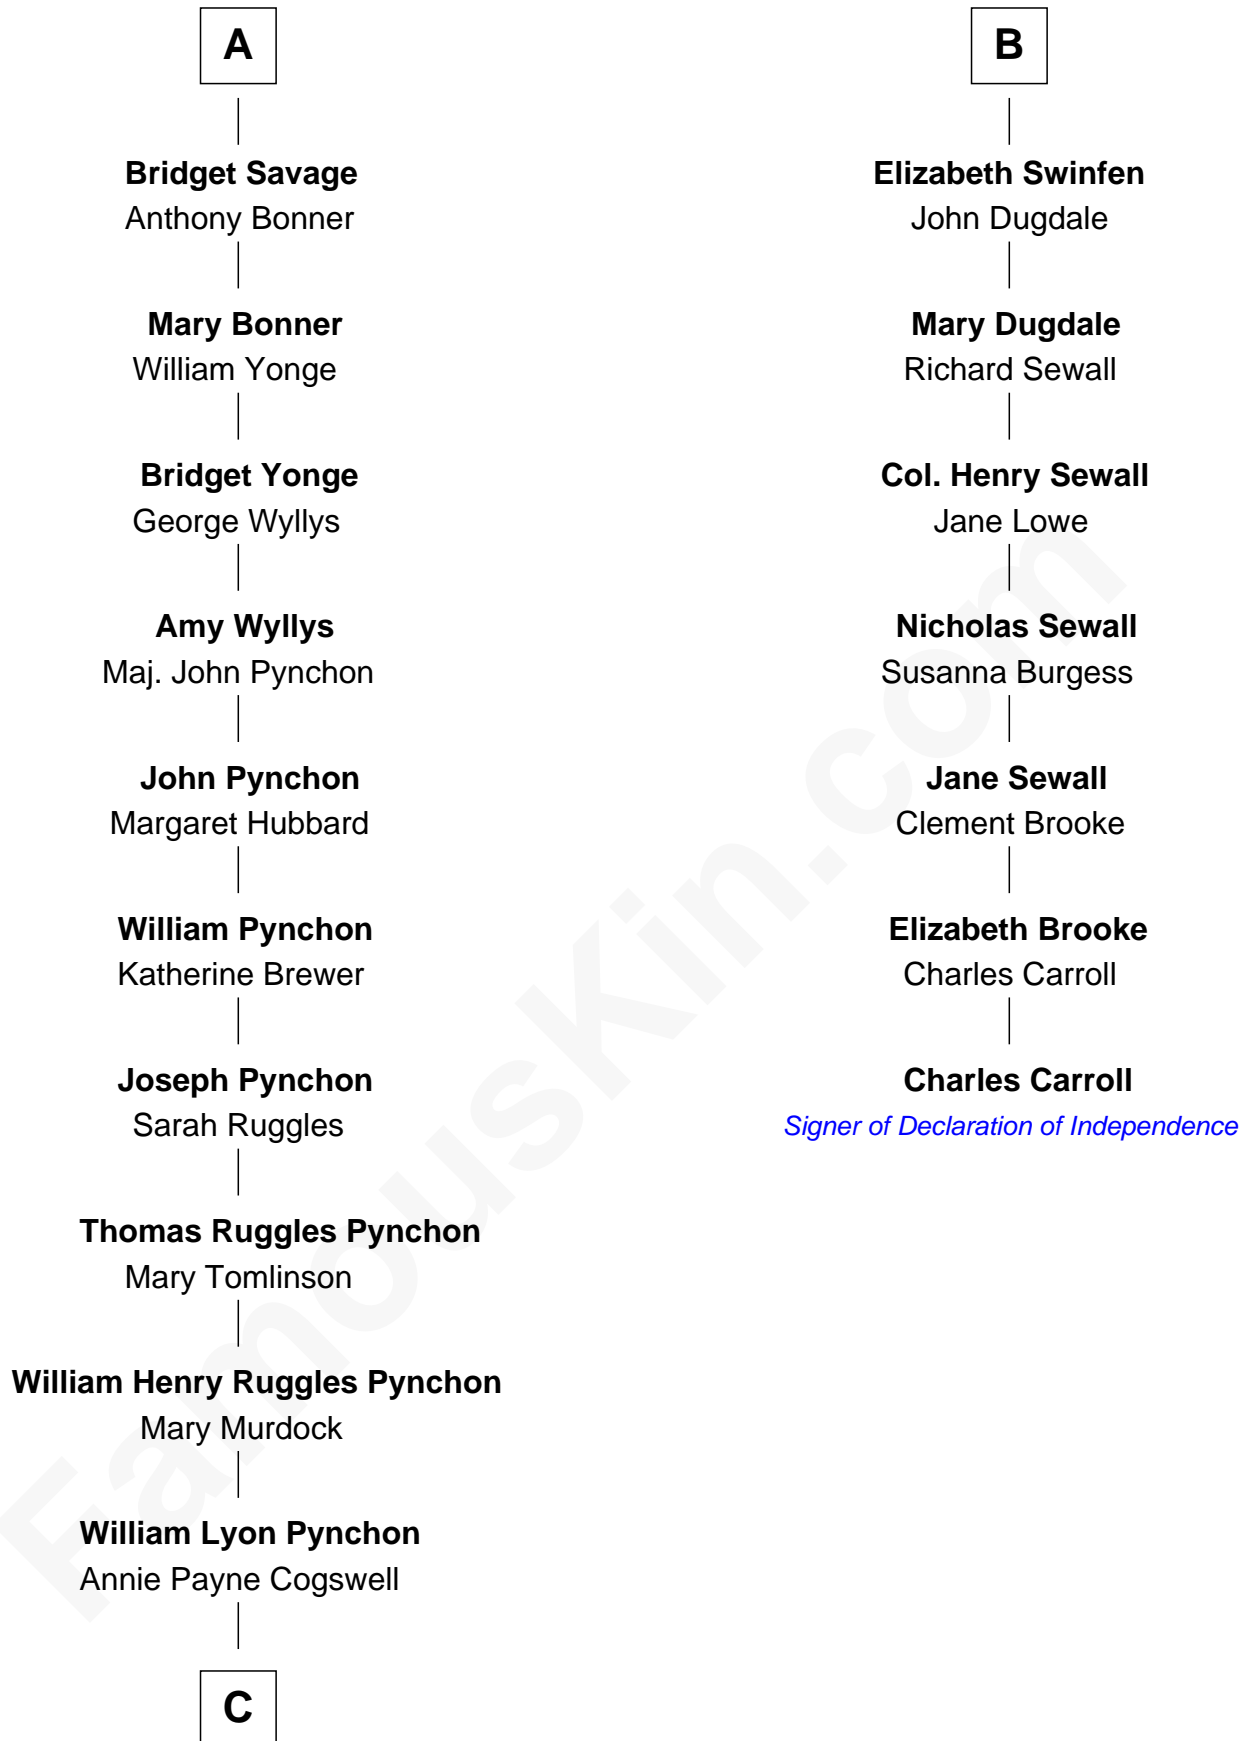

**FamousKin.com**  
**Relationship Chart of**  
**Thomas Pynchon**  
*American Novelist*

13th cousin 6 times removed of

**Charles Carroll**  
*Signer of the Declaration of Independence*

**C**

—  
**William Henry Chichele Pynchon**

Carrie Susan Moyses

—  
**Thomas Ruggles Pynchon**

Catherine Frances Bennett

—  
**Thomas Pynchon**

*Novelist*

FamousKin.com