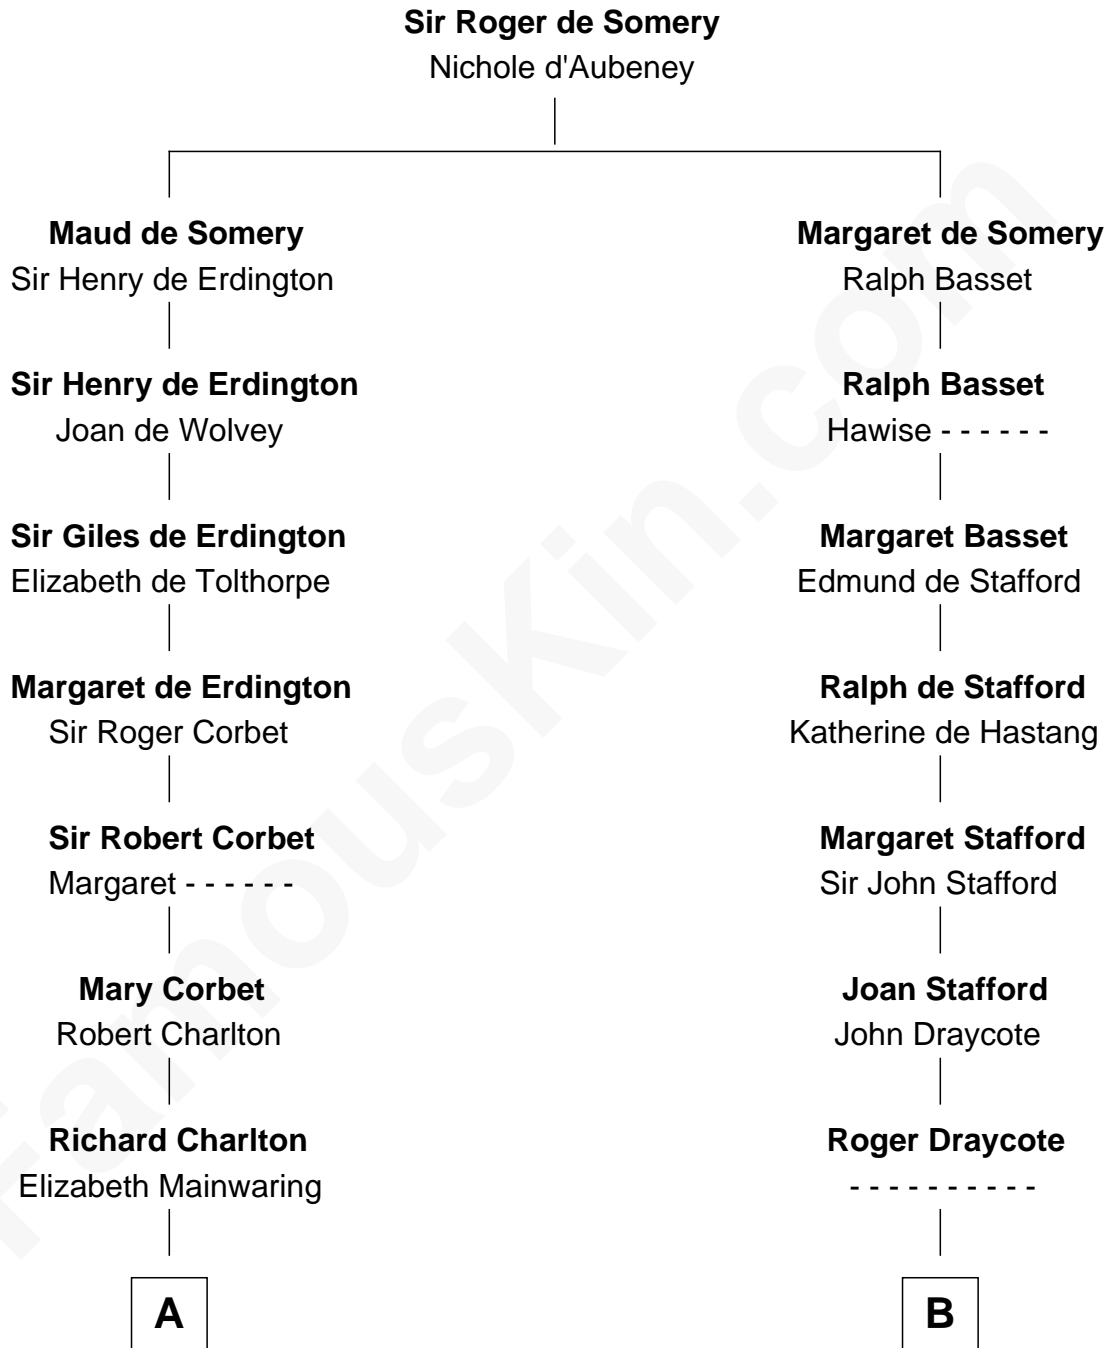

FamousKin.com
Relationship Chart of
Thomas Pynchon
American Novelist

18th cousin 2 times removed of

Charles Carroll
Signer of the Declaration of Independence

C

William Lyon Pynchon
Annie Payne Cogswell

William Henry Chichele Pynchon
Carrie Susan Moyses

Thomas Ruggles Pynchon
Catherine Frances Bennett

Thomas Pynchon
Novelist

D

Elizabeth Brooke
Charles Carroll

Charles Carroll
Signer of Declaration of Independence

FamousKin.com