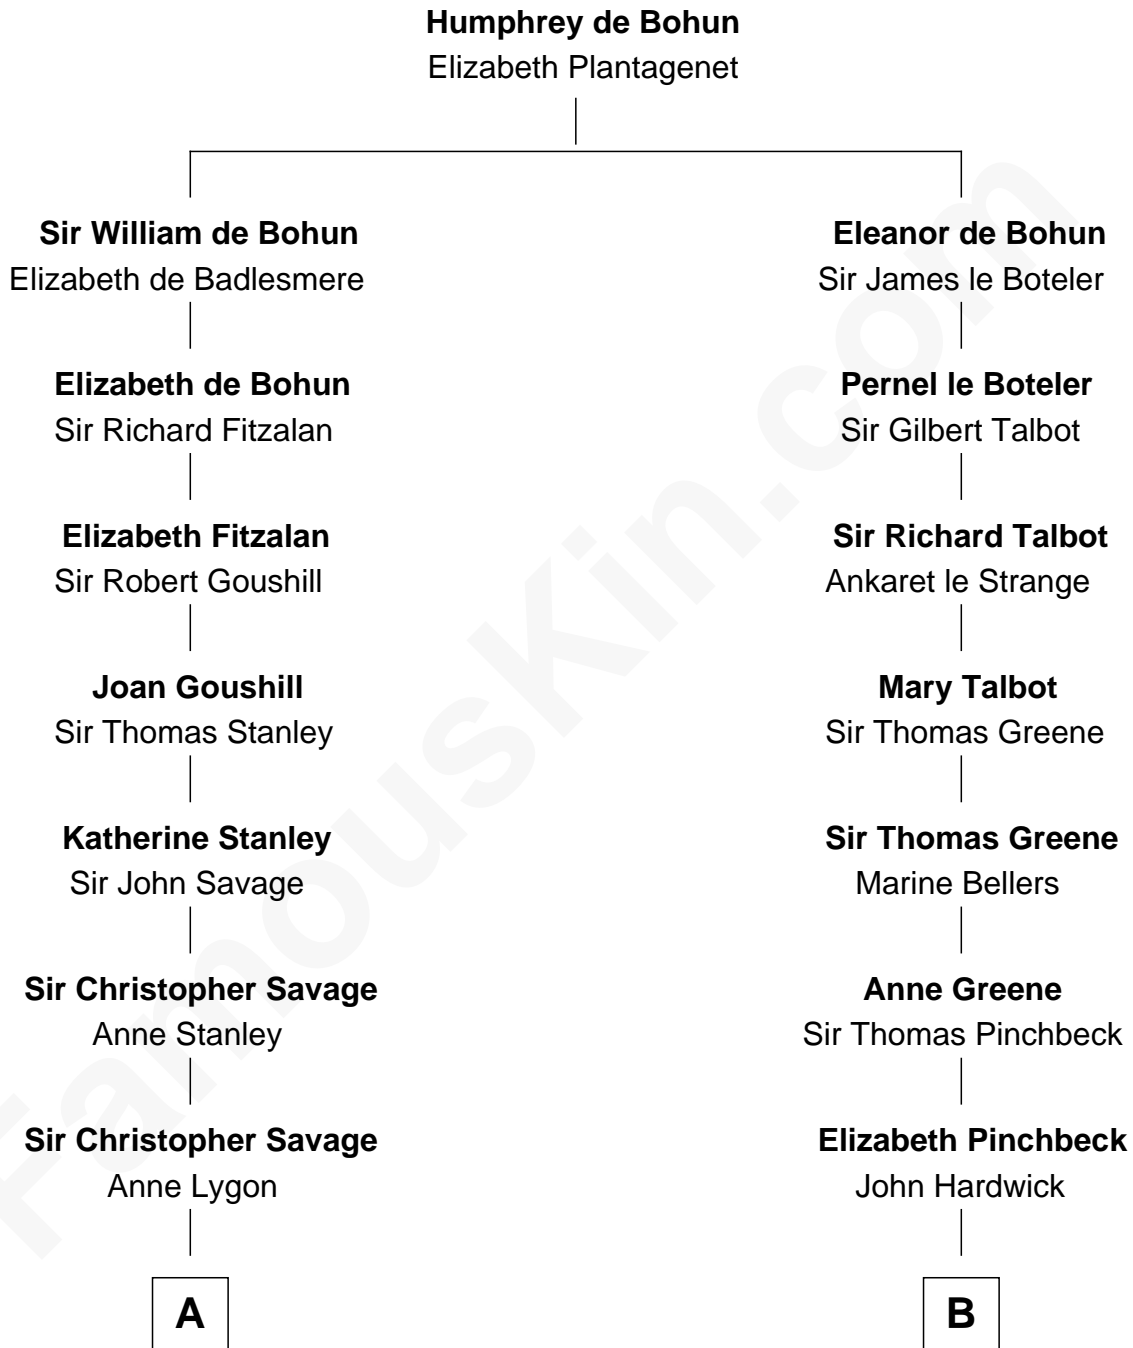

**FamousKin.com**  
**Relationship Chart of**  
**Thomas Pynchon**  
*American Novelist*

15th cousin 4 times removed of

**Charles Carroll**  
*Signer of the Declaration of Independence*

**C**

—  
**William Henry Chichele Pynchon**

Carrie Susan Moyses

—  
**Thomas Ruggles Pynchon**

Catherine Frances Bennett

—  
**Thomas Pynchon**

*Novelist*

FamousKin.com