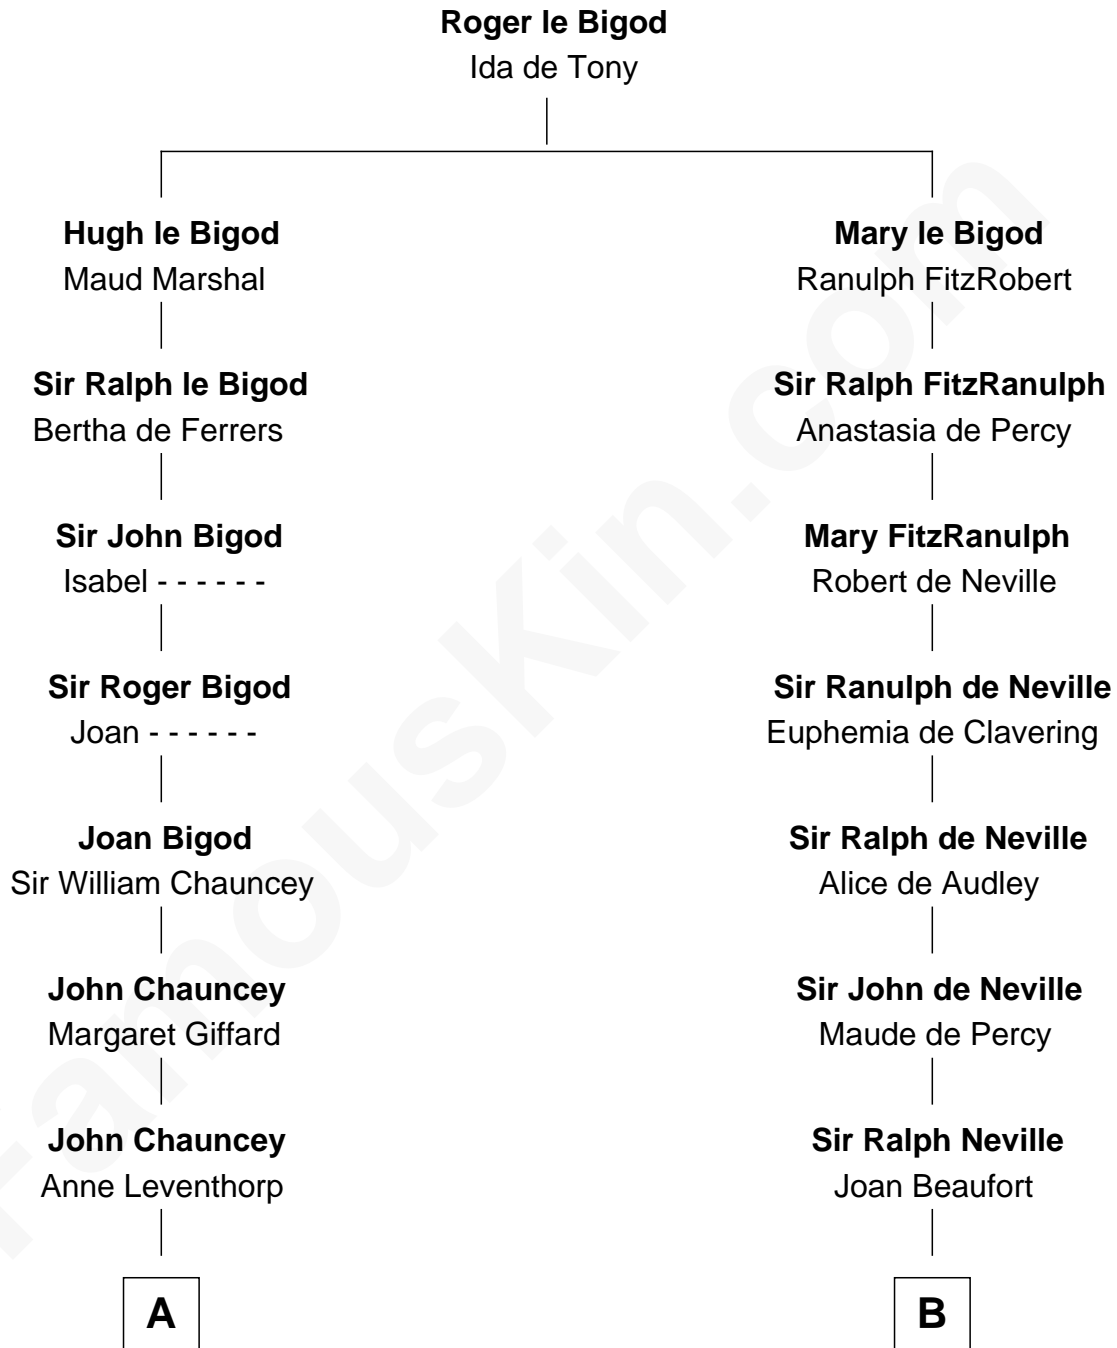

**FamousKin.com**  
**Relationship Chart of**  
**Thomas Pynchon**  
*American Novelist*

17th cousin 4 times removed of  
**Daniel Carroll**  
*Signer of the U.S. Constitution*

**C**

William Henry Ruggles Pynchon

Mary Murdock

William Lyon Pynchon

Annie Payne Cogswell

William Henry Chichele Pynchon

Carrie Susan Moyses

Thomas Ruggles Pynchon

Catherine Frances Bennett

Thomas Pynchon