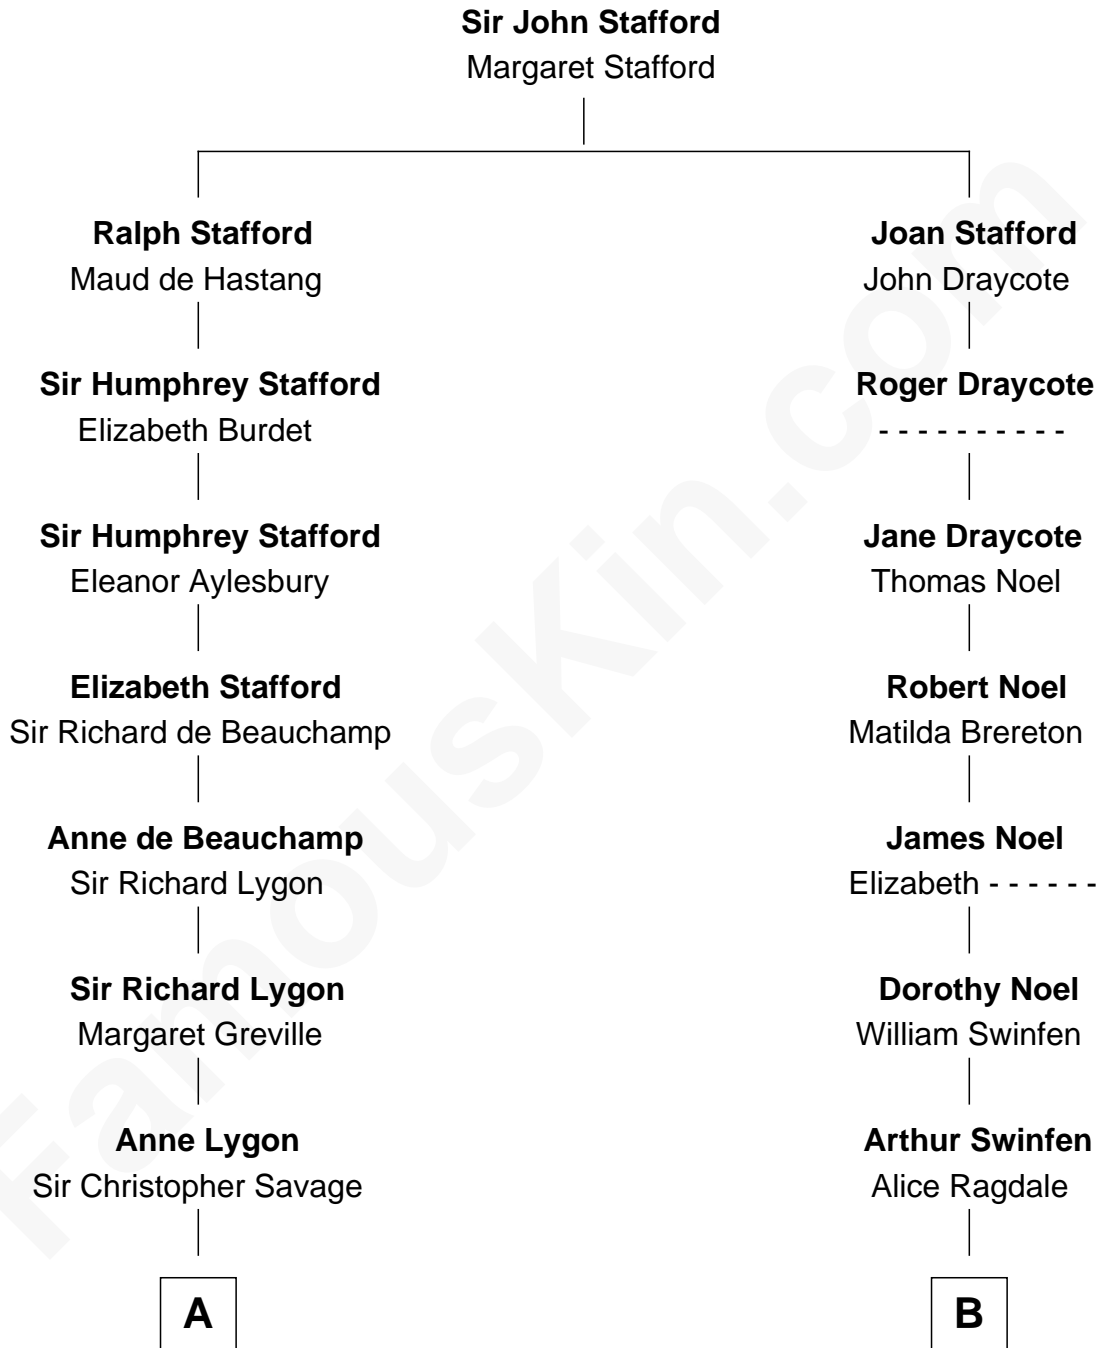

**FamousKin.com**  
**Relationship Chart of**  
**Thomas Pynchon**  
*American Novelist*

13th cousin 6 times removed of

**Daniel Carroll**  
*Signer of the U.S. Constitution*

**C**

—  
**William Henry Chichele Pynchon**

Carrie Susan Moyses

—  
**Thomas Ruggles Pynchon**

Catherine Frances Bennett

—  
**Thomas Pynchon**

*Novelist*

FamousKin.com