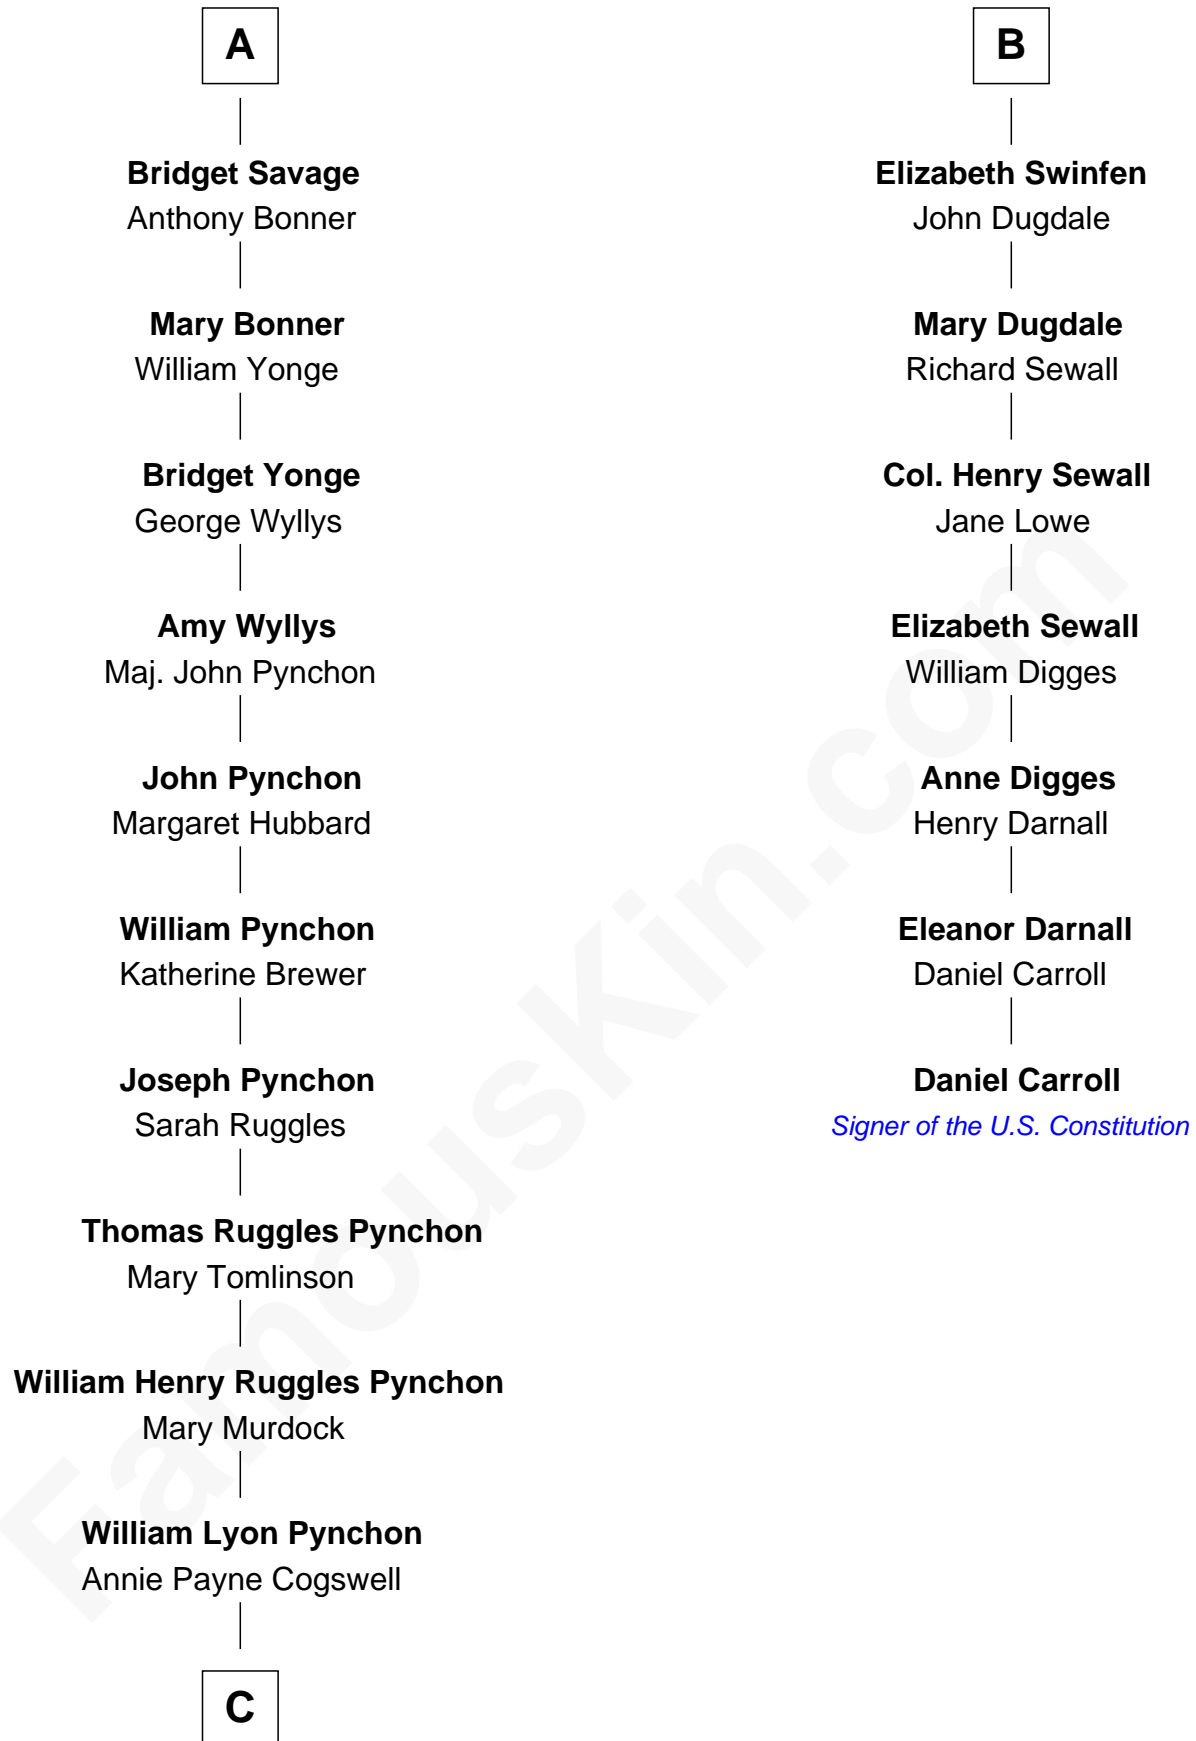

**FamousKin.com**  
**Relationship Chart of**  
**Thomas Pynchon**  
*American Novelist*

13th cousin 6 times removed of

**Daniel Carroll**  
*Signer of the U.S. Constitution*

**C**

—  
**William Henry Chichele Pynchon**

Carrie Susan Moyses

—  
**Thomas Ruggles Pynchon**

Catherine Frances Bennett

—  
**Thomas Pynchon**

*Novelist*

FamousKin.com