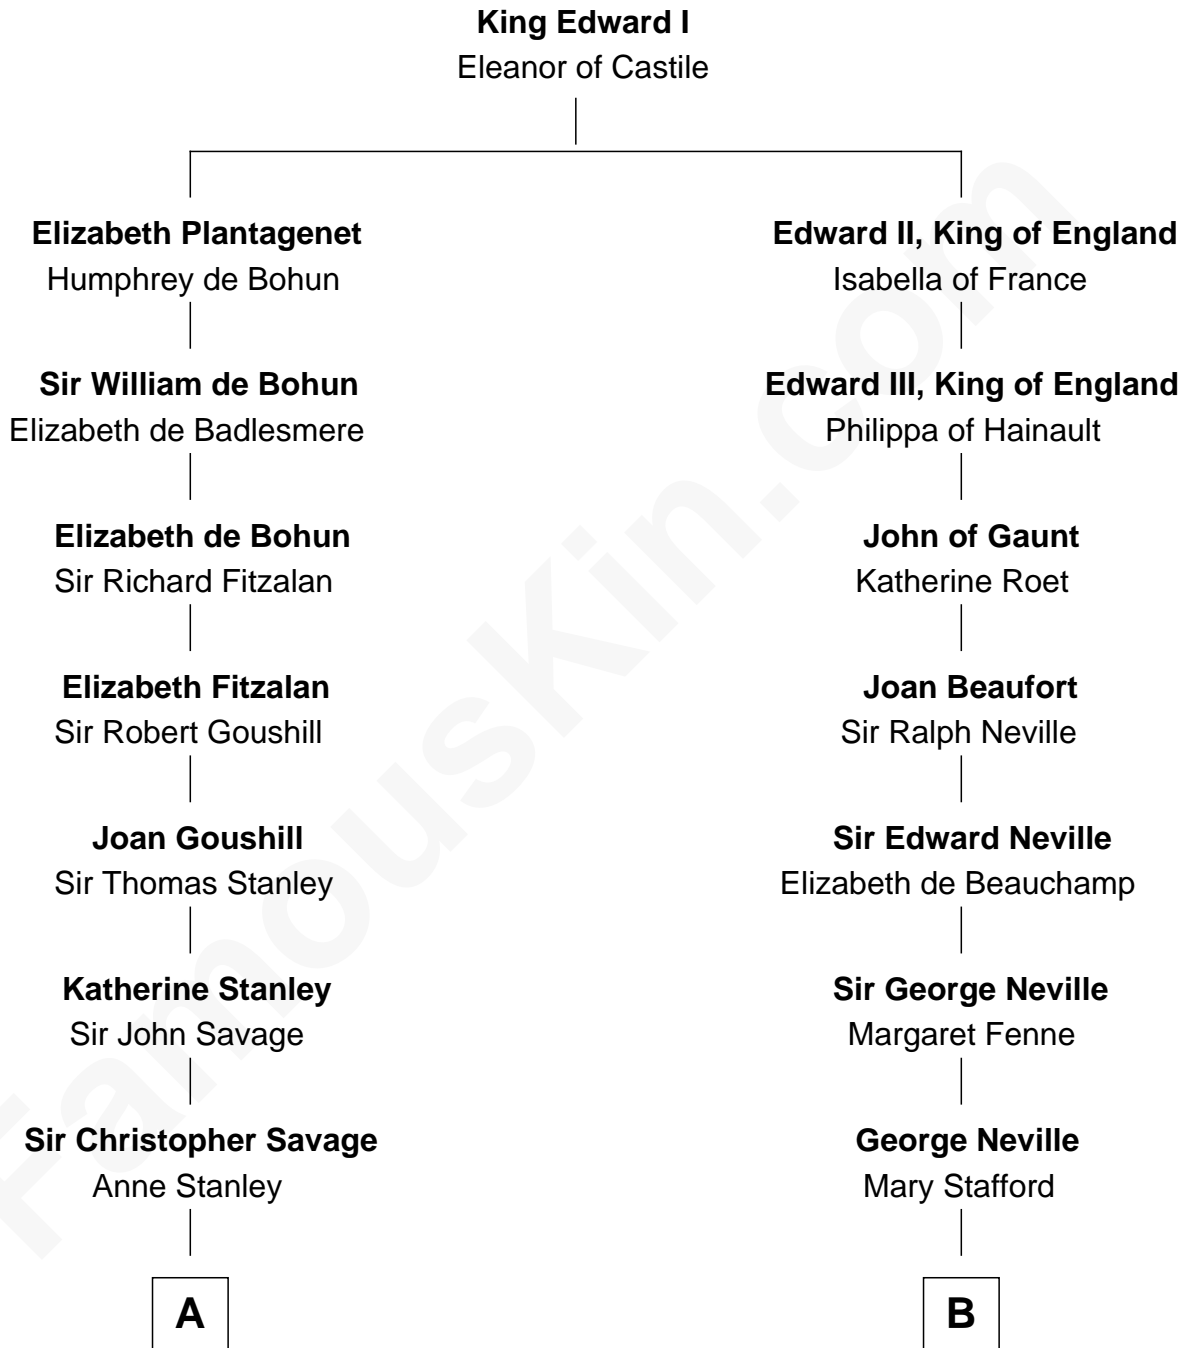

FamousKin.com
Relationship Chart of
Thomas Pynchon
American Novelist

14th cousin 6 times removed of

Daniel Carroll
Signer of the U.S. Constitution

C

—
William Lyon Pynchon

Annie Payne Cogswell

—
William Henry Chichele Pynchon

Carrie Susan Moyses

—
Thomas Ruggles Pynchon

Catherine Frances Bennett

—
Thomas Pynchon

Novelist