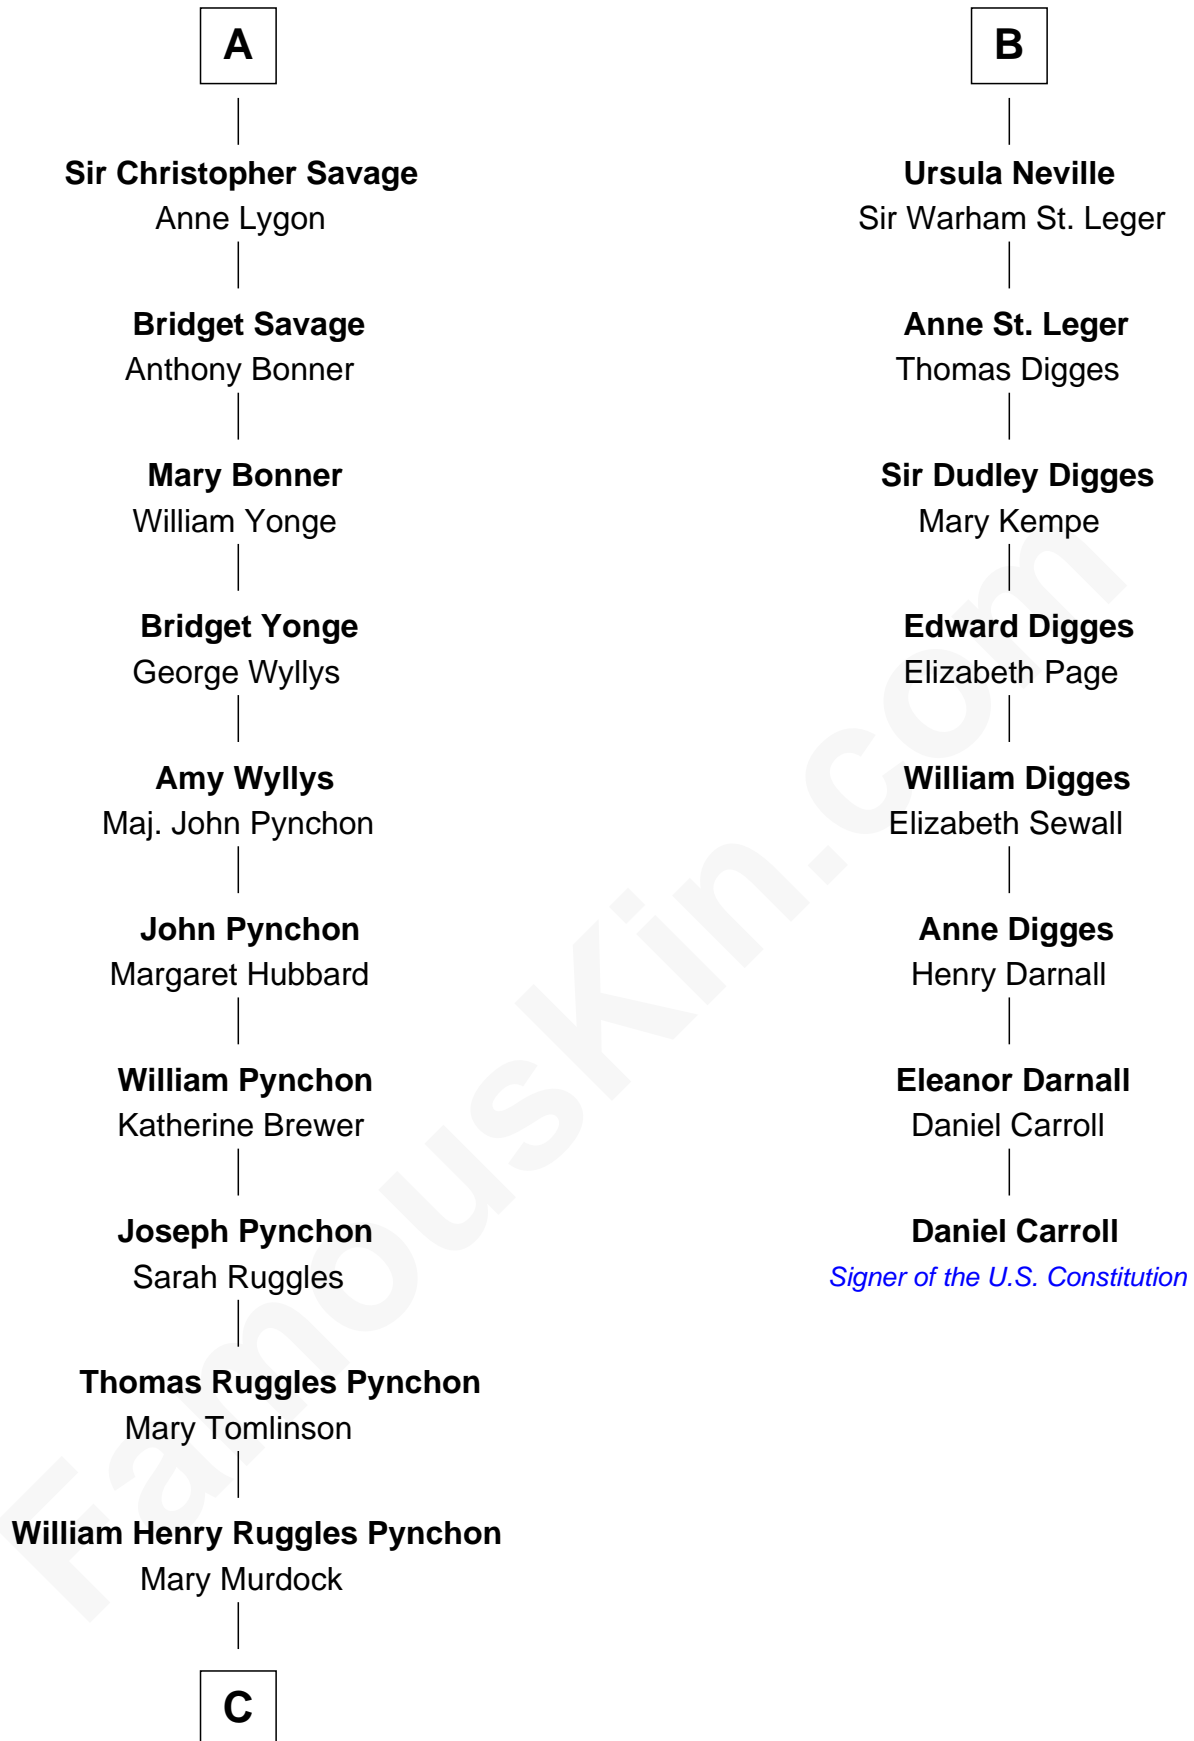

FamousKin.com
Relationship Chart of
Thomas Pynchon
American Novelist

14th cousin 6 times removed of

Daniel Carroll
Signer of the U.S. Constitution

C

—
William Lyon Pynchon

Annie Payne Cogswell

—
William Henry Chichele Pynchon

Carrie Susan Moyses

—
Thomas Ruggles Pynchon

Catherine Frances Bennett

—
Thomas Pynchon

Novelist