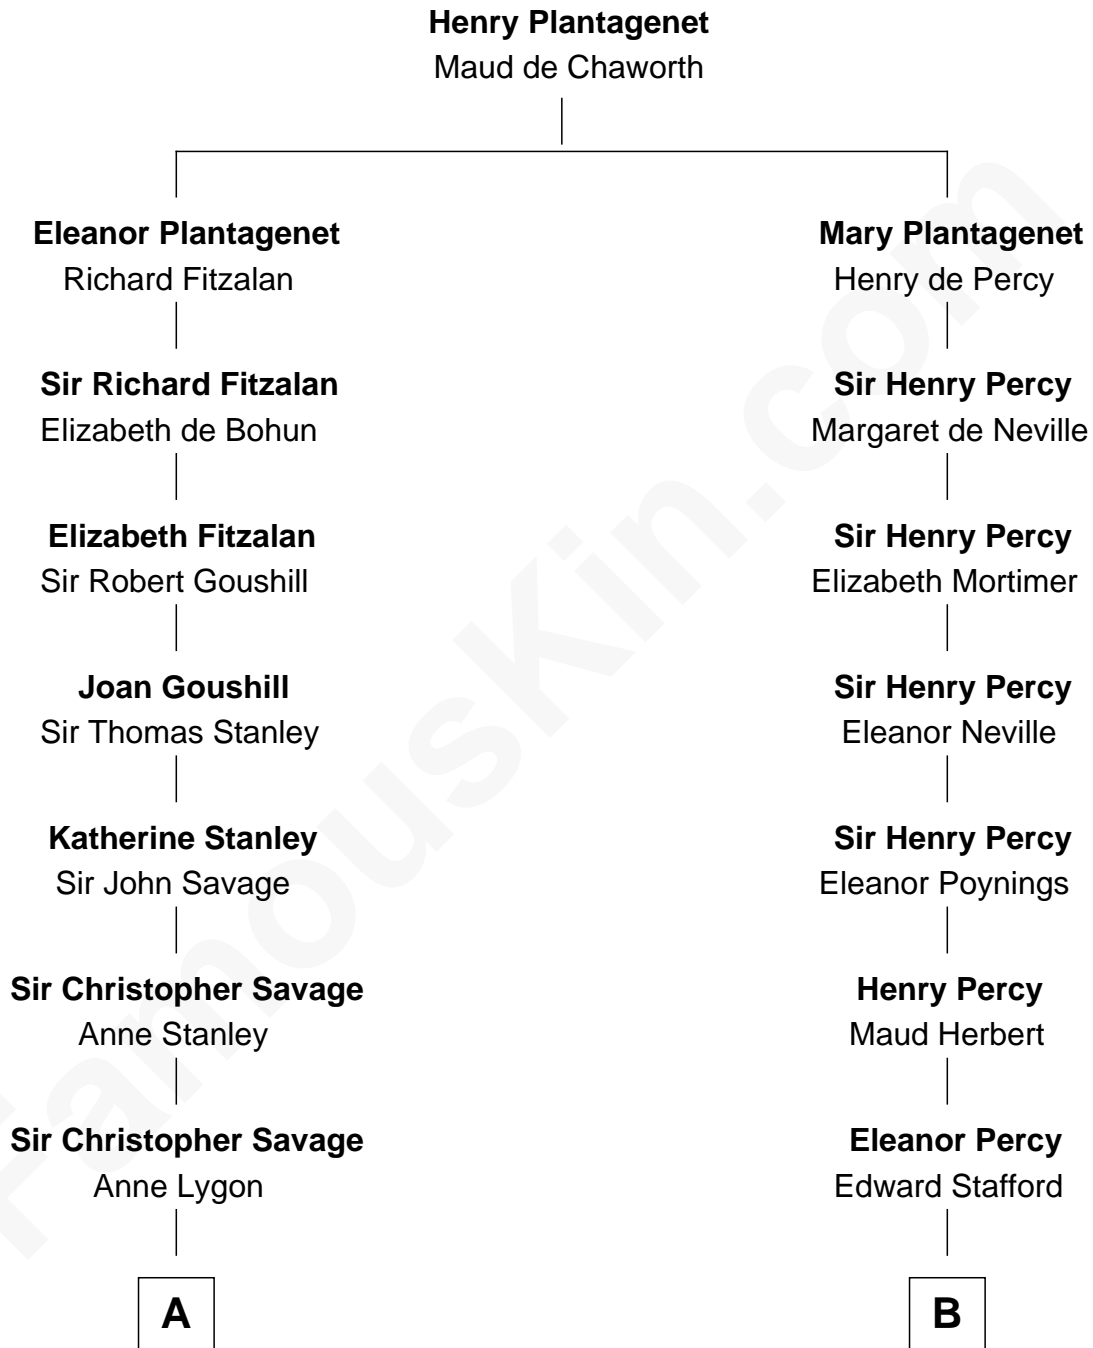

FamousKin.com
Relationship Chart of
Thomas Pynchon
American Novelist

15th cousin 4 times removed of

Daniel Carroll
Signer of the U.S. Constitution

C

—
William Henry Chichele Pynchon

Carrie Susan Moyses

—
Thomas Ruggles Pynchon

Catherine Frances Bennett

—
Thomas Pynchon

Novelist

FamousKin.com