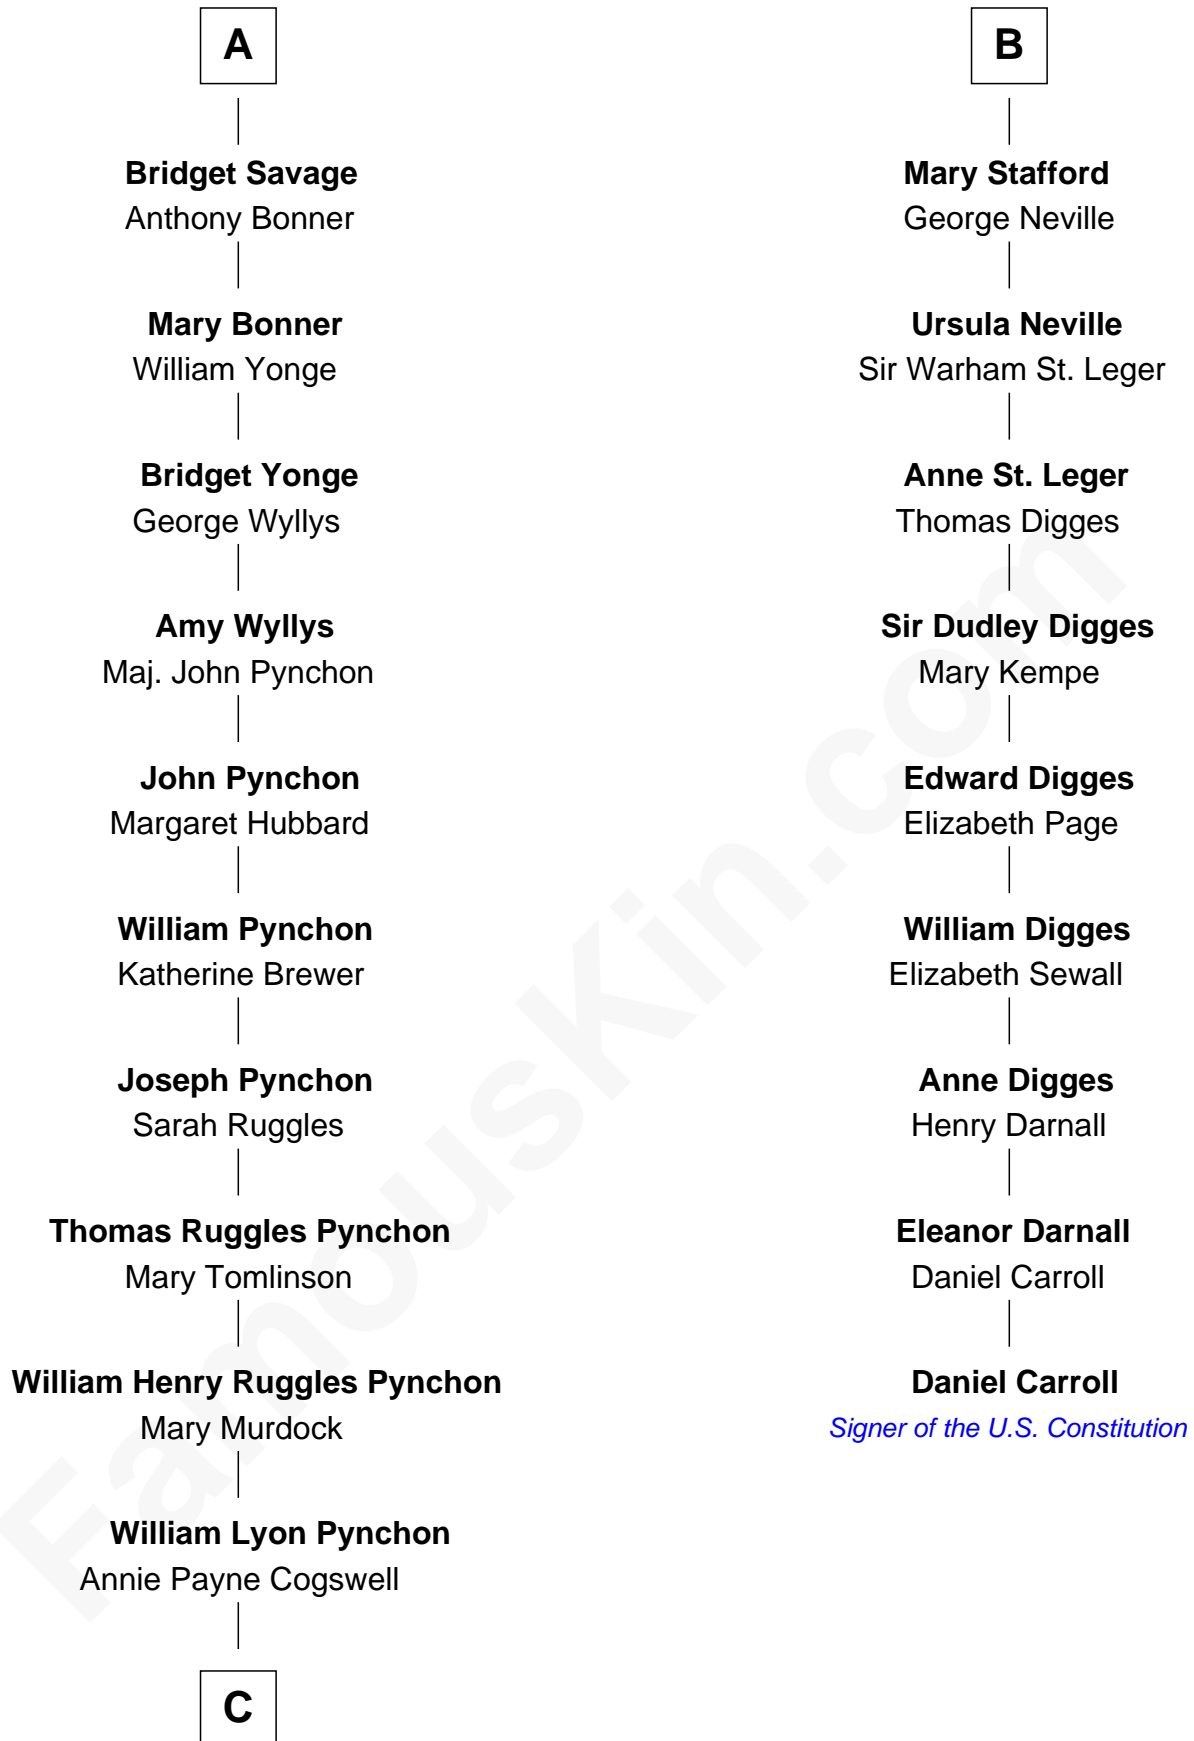

FamousKin.com
Relationship Chart of
Thomas Pynchon
American Novelist

15th cousin 4 times removed of

Daniel Carroll
Signer of the U.S. Constitution

C

—
William Henry Chichele Pynchon

Carrie Susan Moyses

—
Thomas Ruggles Pynchon

Catherine Frances Bennett

—
Thomas Pynchon

Novelist

FamousKin.com