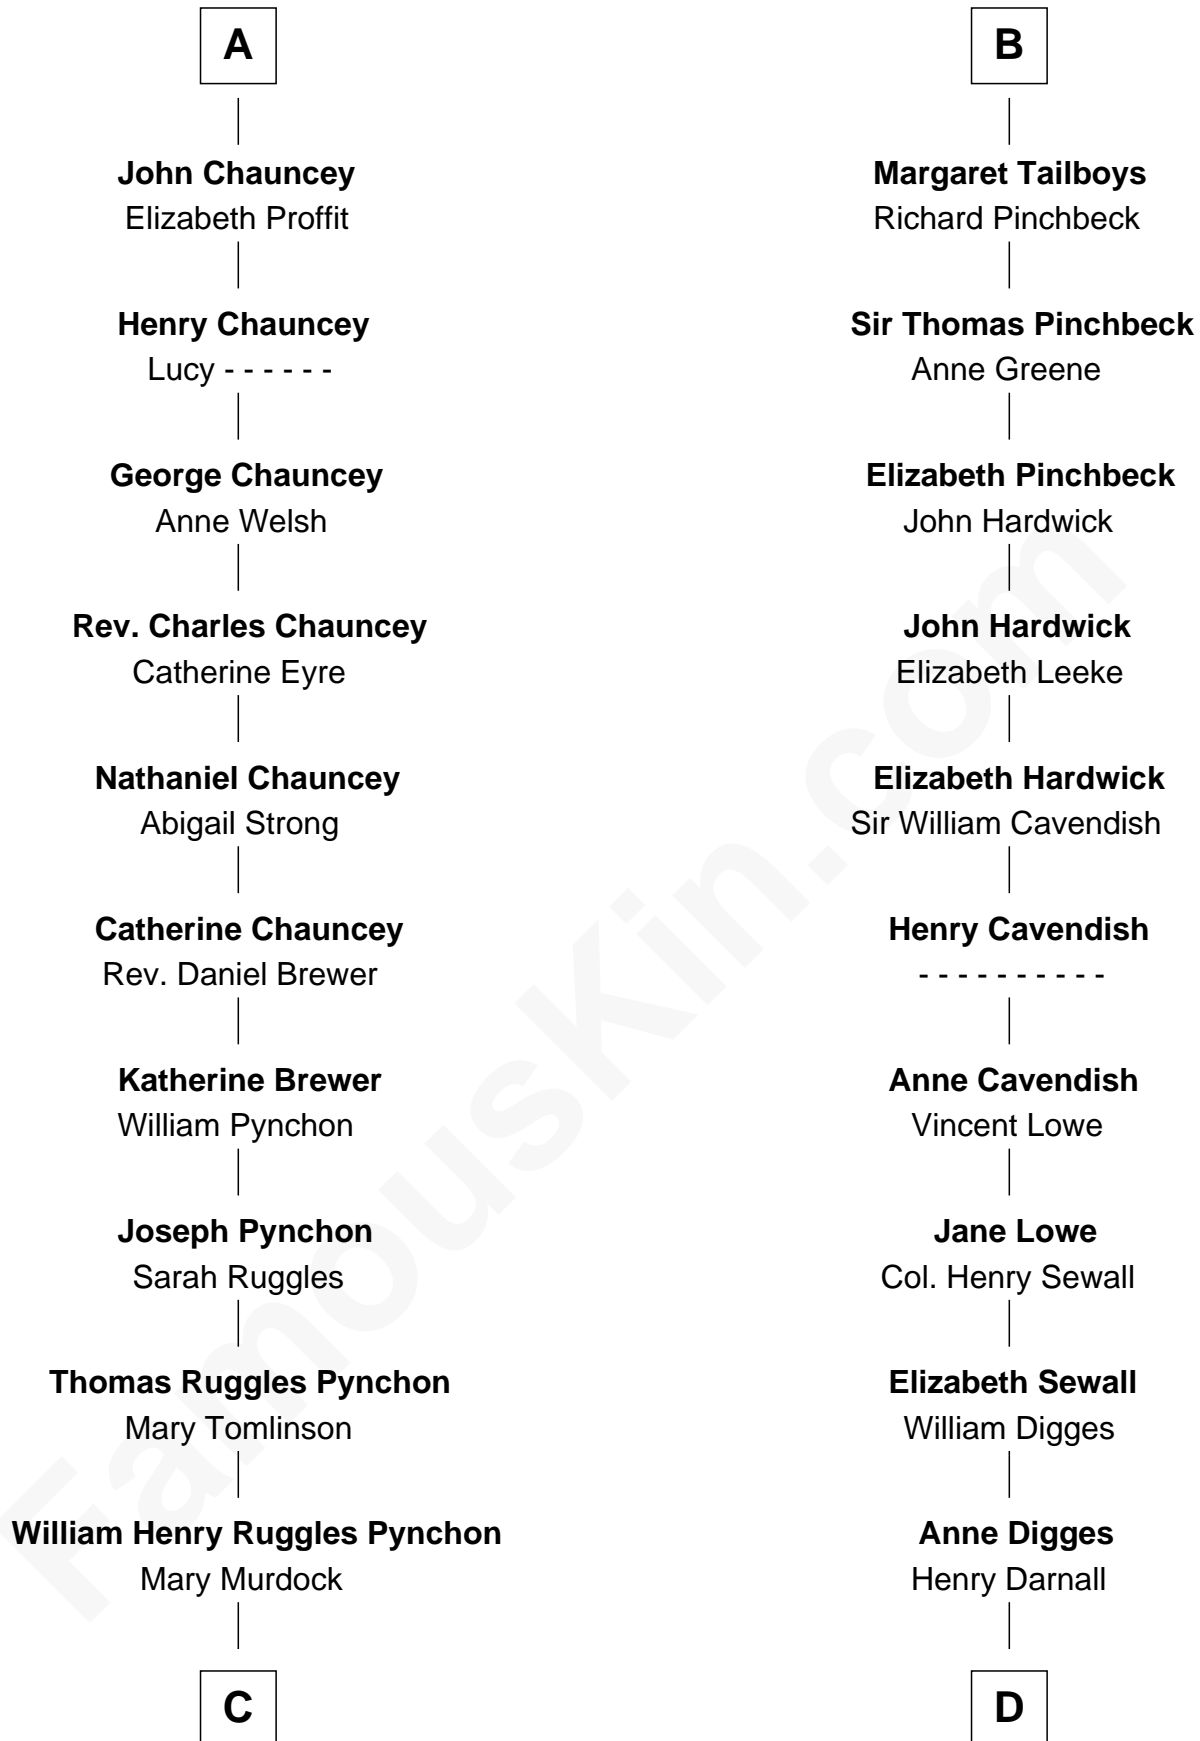

**FamousKin.com**  
**Relationship Chart of**  
**Thomas Pynchon**  
*American Novelist*

18th cousin 2 times removed of

**Daniel Carroll**  
*Signer of the U.S. Constitution*

**C**

**William Lyon Pynchon**  
Annie Payne Cogswell

**William Henry Chichele Pynchon**  
Carrie Susan Moyses

**Thomas Ruggles Pynchon**  
Catherine Frances Bennett

**Thomas Pynchon**  
*Novelist*

**D**

**Eleanor Darnall**  
Daniel Carroll

**Daniel Carroll**  
*Signer of the U.S. Constitution*