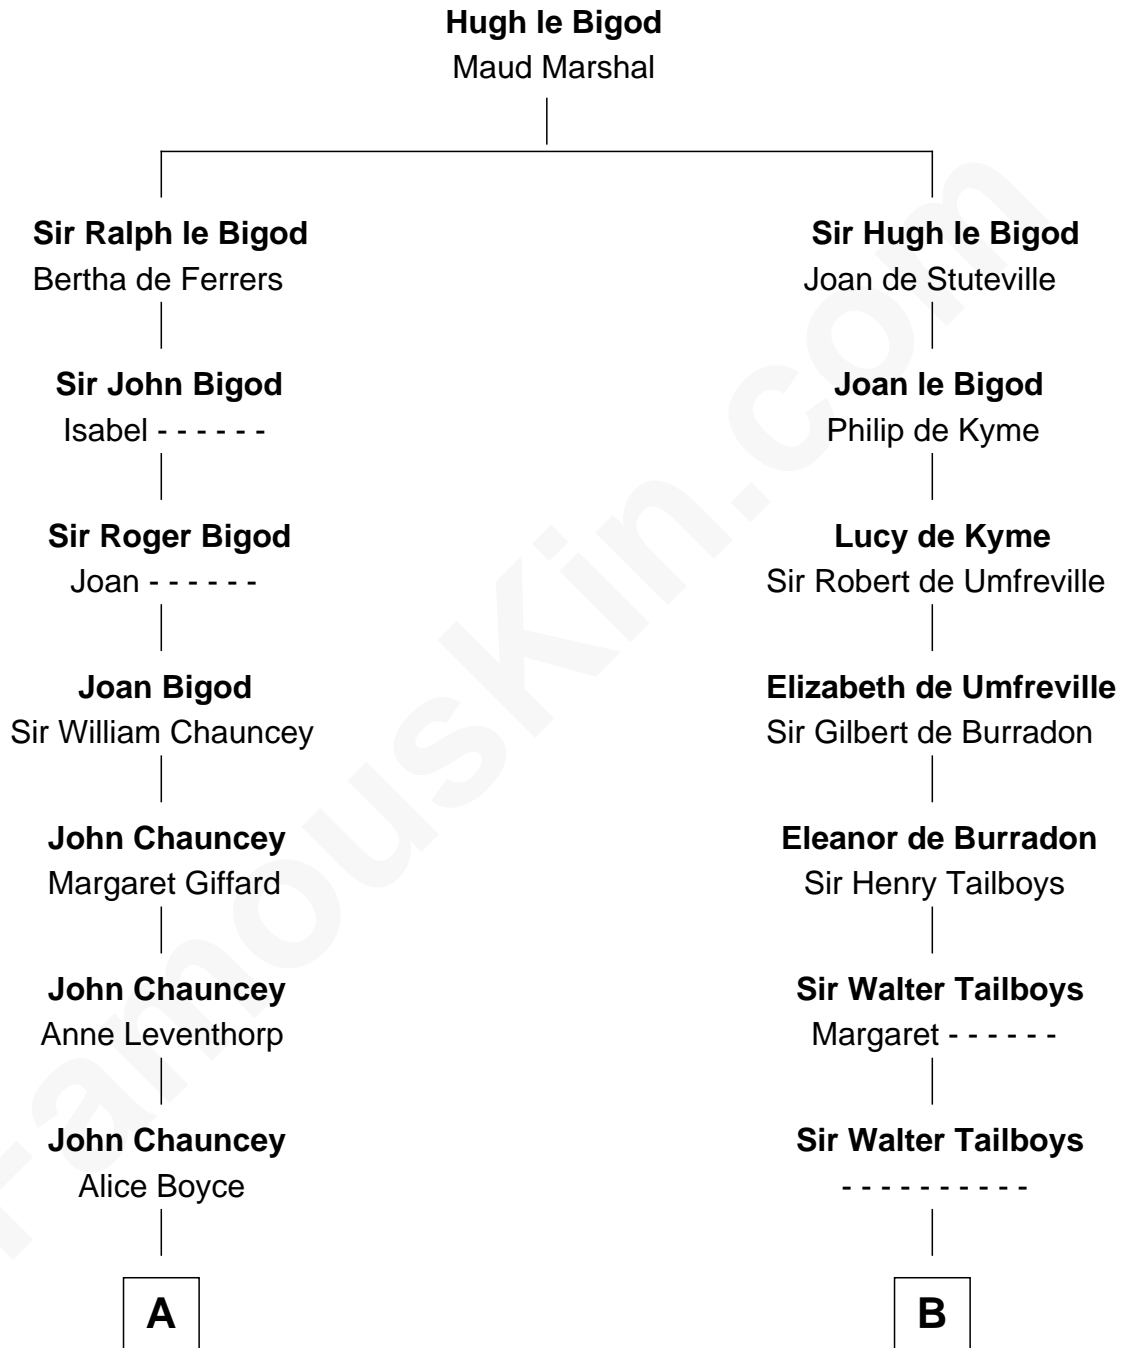

**FamousKin.com**  
**Relationship Chart of**  
**Thomas Pynchon**  
*American Novelist*

18th cousin 2 times removed of

**Daniel Carroll**  
*Signer of the U.S. Constitution*

**C**

**William Lyon Pynchon**  
Annie Payne Cogswell

**William Henry Chichele Pynchon**  
Carrie Susan Moyses

**Thomas Ruggles Pynchon**  
Catherine Frances Bennett

**Thomas Pynchon**  
*Novelist*

**D**

**Eleanor Darnall**  
Daniel Carroll

**Daniel Carroll**  
*Signer of the U.S. Constitution*