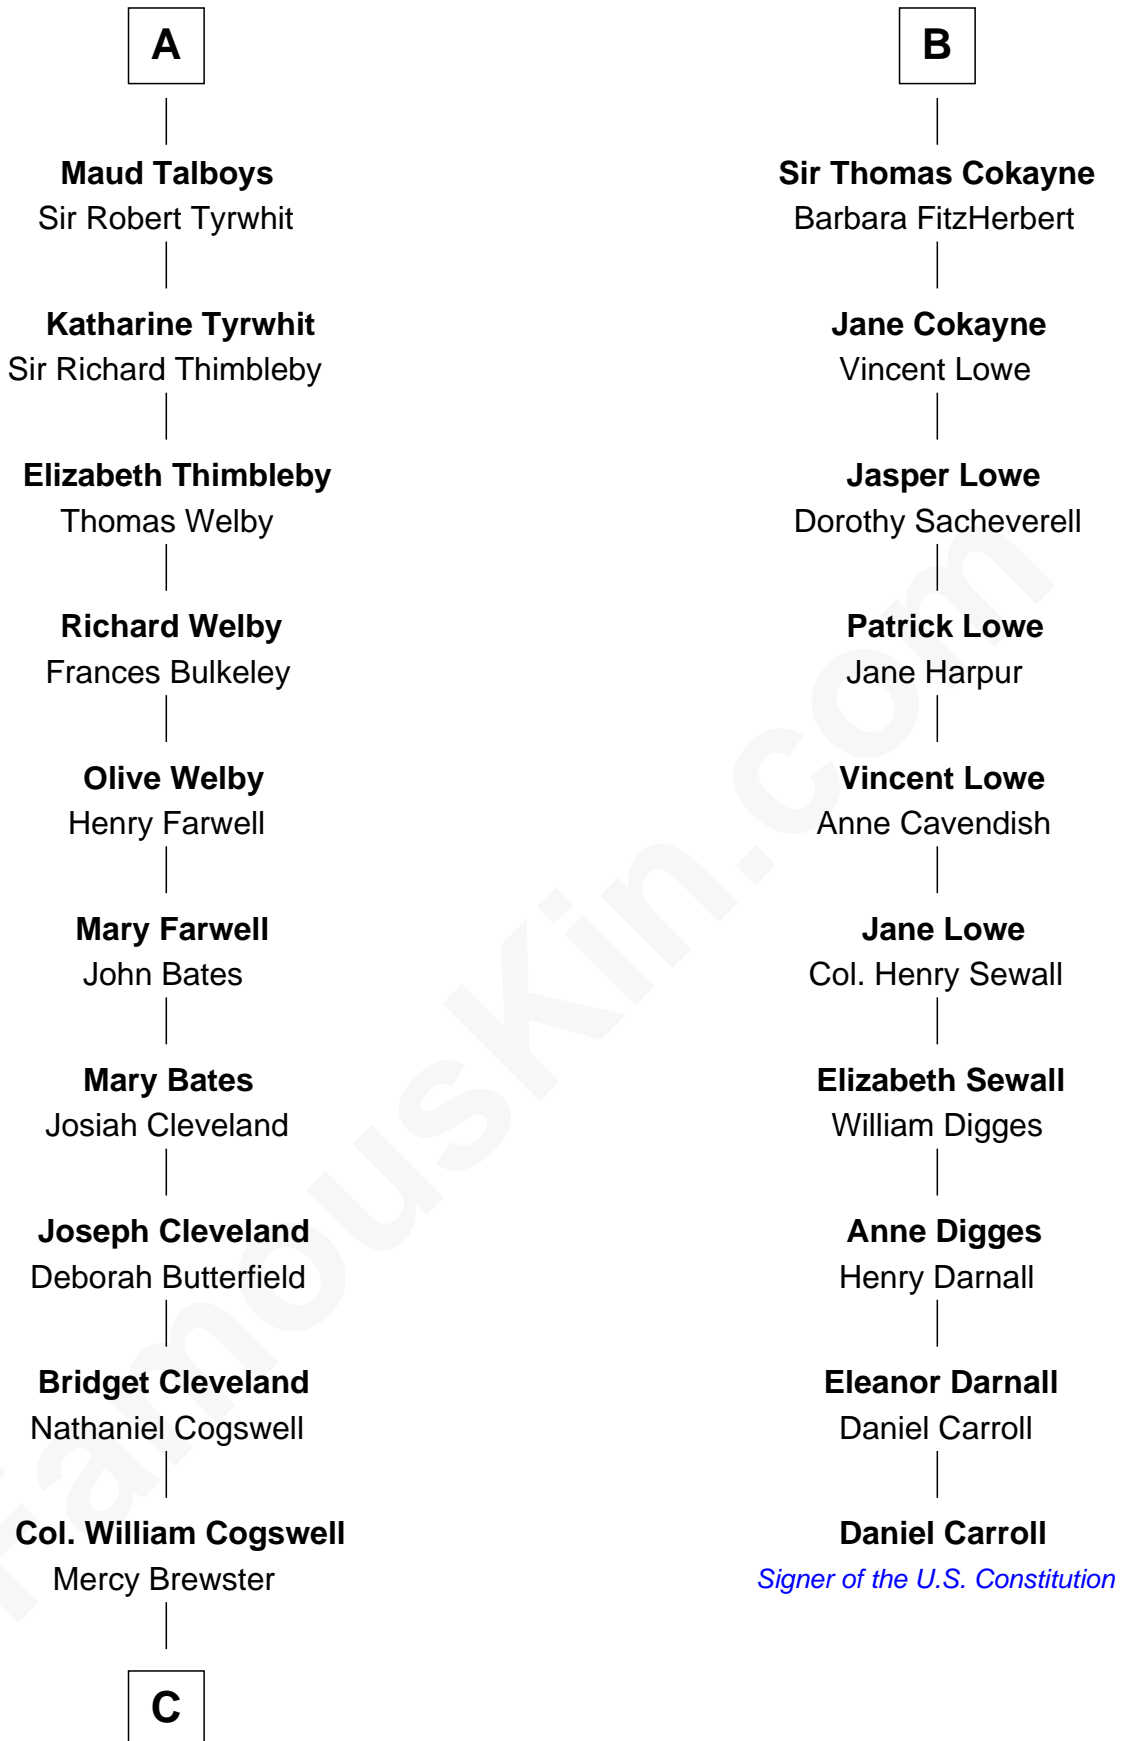

FamousKin.com
Relationship Chart of
Thomas Pynchon
American Novelist

16th cousin 5 times removed of

Daniel Carroll
Signer of the U.S. Constitution

C

—
Dr. William Henry Cogswell

Lucretia Anne Payne

—
Annie Payne Cogswell

William Lyon Pynchon

—
William Henry Chichele Pynchon

Carrie Susan Moyses

—
Thomas Ruggles Pynchon

Catherine Frances Bennett

—
Thomas Pynchon

Novelist